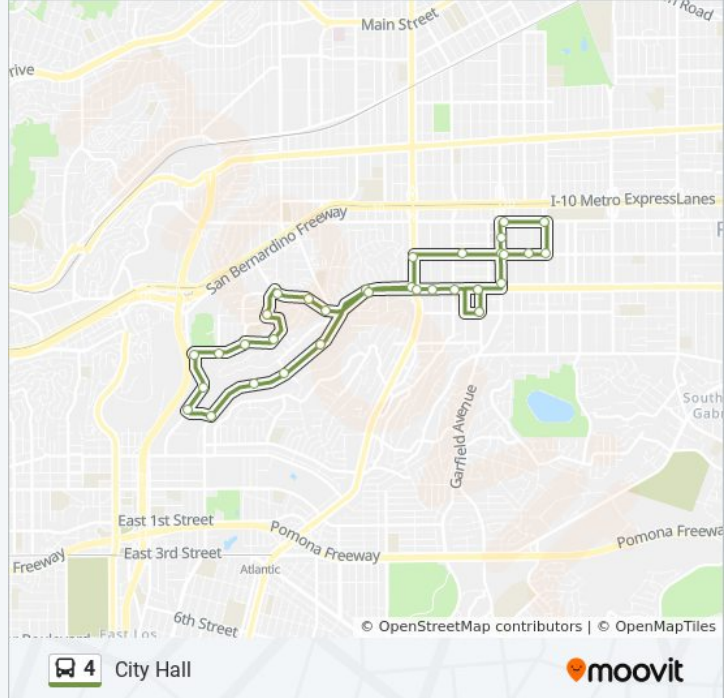

Direction: City Hall

34 stops

[VIEW LINE SCHEDULE](#)

- City Hall
- Garvey Avenue and S Ramona Avenue
- N Garfield Avenue and E Garvey Avenue
- Garfield/Emerson
- N Garfield Avenue at Medical Center
- E Hellman Avenue and N Garfield Avenue
- E Hellman Avenue and N Alhambra Avenue
- E Emerson Avenue and N Alhambra Avenue
- E Emerson Avenue and N Nicholson Avenue
- E Emerson Avenue and N Garfield Avenue
- W Emerson Avenue and N MC Pherrin Avenue
- Atlantic / Emerson
- Garvey Avenue and N Atlantic Avenue
- Garvey Avenue and Hitchcock Drive
- Monterey Pass (1st)
- Monterey Pass Road and Vagabond Drive
- Monterey Pass (3rd)
- Monterey Pass Road and Davidson Drive
- Corporate Center Drive and Davidson Drive
- Corporate Center Drive (900)
- Corporate Center Drive and Casuda Canyon Drive
- Drive

4 bus Info

Direction: City Hall

Stops: 34

Trip Duration: 40 min

Line Summary:

Casuda Canyon Drive and Ladera Street

Casuda Canyon Drive and Copa Way

Arriba Drive and Copa Way

Casuda Canyon Drive and Verde Vista Drive

Casuda Canyon Drive and Garvey Avenue

Garvey Avenue at Orthodox Church

Garvey Avenue and Abajo Drive

Garvey / Hitchcock

Garvey Avenue and S Atlantic Avenue

Garvey Avenue and S Chandler Avenue

Garvey Avenue and N Ynez Avenue

Garvey Avenue and S Ramona Avenue

City Hall

4 bus time schedules and route maps are available in an offline PDF at moovitapp.com. Use the [Moovit App](#) to see live bus times, train schedule or subway schedule, and step-by-step directions for all public transit in Los Angeles.