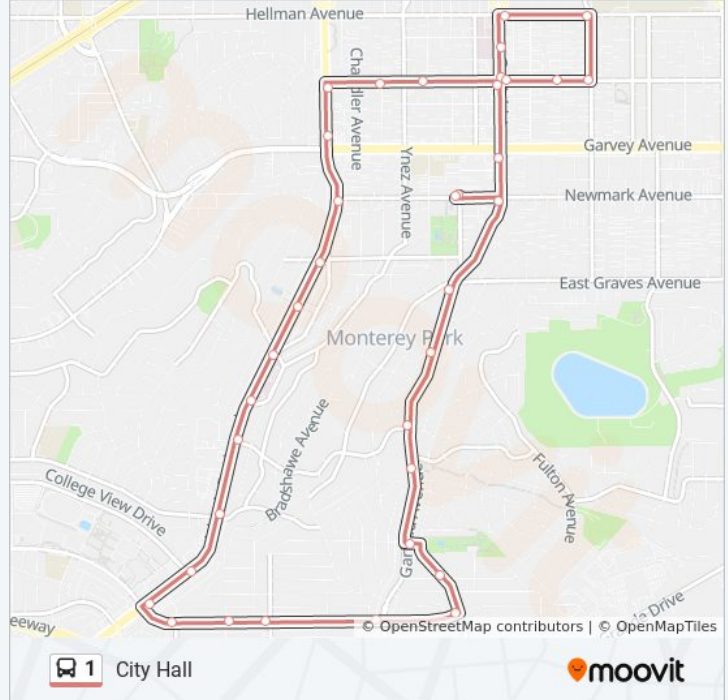

Direction: City Hall

36 stops

[VIEW LINE SCHEDULE](#)

- City Hall
- S Garfield Avenue and E Newark Avenue
- Garfield Avenue S and E Graves Avenue
- Garfield/Maronde
- Garfield & El Repetto SB
- Garfield Avenue S and Coral View Street
- Garfield/Elmgate
- Wilcox Avenue and E Arlight Street
- E Riggin Street and Wilcox Avenue
- W Riggin Street and Garfield Avenue S
- W Riggin Street and Findlay Avenue
- W Riggin Street and S Bradshawe Avenue
- W Riggin Street and Gerhart Avenue
- Atlantic & Riggin WB
- S Atlantic Boulevard and W Floral Drive
- S Atlantic Boulevard and Brightwood Street
- S Atlantic Boulevard and W El Repetto Drive
- S Atlantic Boulevard and Sevilla Street
- S Atlantic Boulevard and Cadiz Street
- Atlantic/El Portal
- S Atlantic Boulevard and Harding Avenue
- S Atlantic Boulevard and W Newmark Avenue

1 bus Info

Direction: City Hall

Stops: 36

Trip Duration: 30 min

Line Summary:

Garvey/Atlantic

N Atlantic Boulevard and W Emerson Avenue

W Emerson Avenue and N Moore Avenue

W Emerson Avenue and N MC Pherrin Avenue

N Garfield Avenue and W Emerson Avenue

Garfield/Emerson

N Garfield Avenue at Medical Center

E Hellman Avenue and N Garfield Avenue

E Hellman Avenue and N Alhambra Avenue

E Emerson Avenue and N Alhambra Avenue

E Emerson Avenue and N Nicholson Avenue

E Emerson Avenue and N Garfield Avenue

S Garfield Avenue and E Garvey Avenue

City Hall

1 bus time schedules and route maps are available in an offline PDF at moovitapp.com. Use the [Moovit App](#) to see live bus times, train schedule or subway schedule, and step-by-step directions for all public transit in Los Angeles.