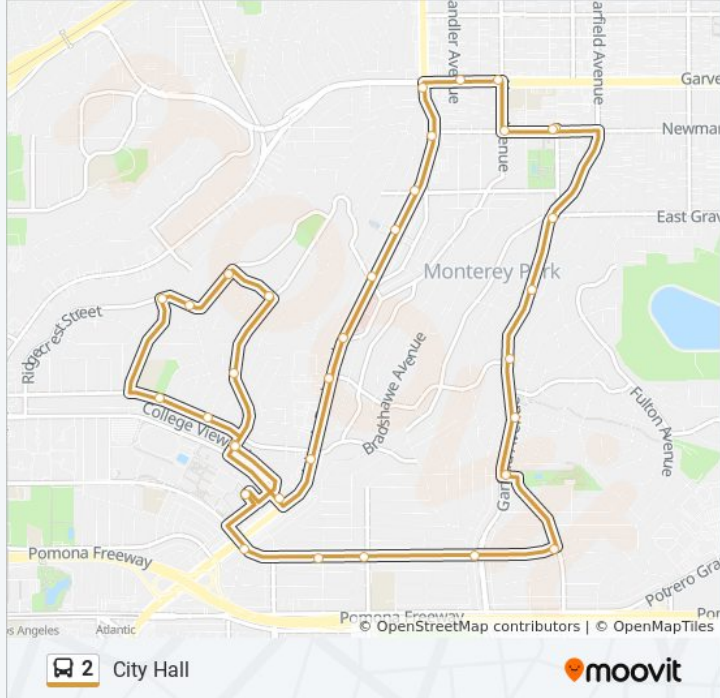

Direction: City Hall

34 stops

[VIEW LINE SCHEDULE](#)

- City Hall
- W Newmark Avenue and S Ynez Avenue
- Garvey / Ynez
- Garvey / Chandler
- Atlantic / Garvey
- Atlantic / Newmark
- S Atlantic Boulevard and Harding Avenue
- S Atlantic Boulevard and El Portal Place
- S Atlantic Boulevard and Cadiz Street
- S Atlantic Boulevard and Sevilla Street
- S Atlantic Boulevard and W El Repetto Drive
- S Atlantic Boulevard and Brightwood Street
- Floral/Atlantic
- Crest Vista Drive and College View Drive
- Brightwood Street and Lunar Drive
- Brightwood/Sunnyslope
- Ridgecrest Street and Hillside Street
- Ridgecrest Street and Vagabond Drive
- Ridgecrest Street and Brier Cliff Way
- Brier Cliff Way and Crest Vista Drive
- Crest Vista Drive and Rolling Hill Drive
- Crest Vista Drive and College View Drive

2 bus Info

Direction: City Hall

Stops: 34

Trip Duration: 40 min

Line Summary:

Collegian Avenue at Avenida Cesar Chavez

Riggin/Atlantic

W Riggin Street and S Bradshaw Avenue

W Riggin Street and Findlay Avenue

W Riggin Street and Garfield Avenue S

E Riggin Street and Wilcox Avenue

Garfield/Elmgate

Garfield Avenue S and Coral View Street

Garfield Avenue S and El Repetto Drive

Garfield Avenue S and Maronde Way

Garfield Avenue S and E Graves Avenue

City Hall

2 bus time schedules and route maps are available in an offline PDF at moovitapp.com. Use the [Moovit App](#) to see live bus times, train schedule or subway schedule, and step-by-step directions for all public transit in Los Angeles.