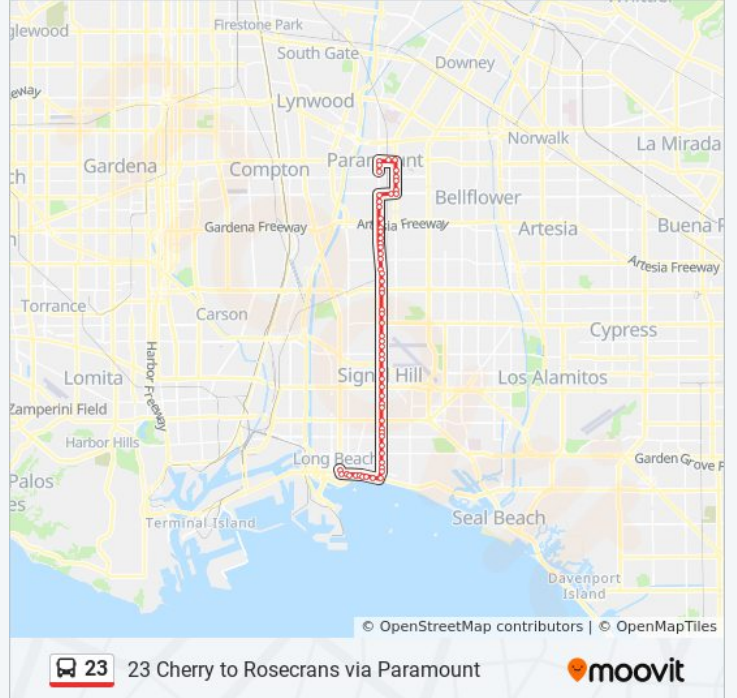

23 Cherry to Downtown via Paramount

Get The App

The 23 bus line (23 Cherry to Downtown via Paramount) has 2 routes. For regular weekdays, their operation hours are: (1) 23 Cherry to Downtown via Paramount: 5:20 AM - 10:40 PM (2) 23 Cherry to Rosecrans via Paramount: 5:40 AM - 9:35 PM

Direction: 23 Cherry to Rosecrans via Paramount

60 stops

[VIEW LINE SCHEDULE](#)

First & Shelter H S
 Ocean & Hart PI SE
 Ocean & Linden SW
 Ocean & Atlantic SE
 Ocean & 1st PI SE
 Ocean & 3rd PI SE
 Ocean & 5th PI SE
 Ocean & 7th Place SE
 Ocean & 11th PI SE
 Cherry & Ocean NE
 Cherry & Broadway NE
 Cherry & 3rd NE
 Cherry & 4th NE
 Cherry & 7th NE
 Cherry & 10th NE
 Cherry & Anaheim NE
 Cherry & 14th NE

23 bus Info

Direction: 23 Cherry to Rosecrans via Paramount

Stops: 60

Trip Duration: 62 min

Line Summary:

- Cherry & 15th NE
- Cherry & PCH NE
- Cherry & 21th NE
- Cherry & Hill NE
- Cherry & Burnett NE
- Cherry & Willow NE
- Cherry & 28th NE
- Cherry & Spring NE
- Cherry & 33rd SE
- Cherry & Wardlow NE
- Cherry & 36th NE
- Cherry & 37th E
- Cherry & Bixby NE
- Cherry & Carson NE
- Cherry & Tehachapi E
- Cherry & 45th SE
- Cherry & San Antonio SE
- Cherry & Del Amo NE
- Cherry & Denmead NE
- Cherry & Candlewood NE
- Cherry & 55th NE
- Cherry & South NE
- Cherry & Hungarford NE
- Cherry & 61st NE
- Cherry & Harding NE
- Cherry & 63rd NE
- Cherry & 65th NE
- Cherry & Artesia SE
- Cherry & 68th NE
- Garfield & Mobile Home E
- Garfield & Jackson NE
- Garfield & Alondra SE
- Alondra & Vermont SE

Paramount & Alondra NW

Paramount & Madison SE

Paramount & Adams NE

Paramount & Somerset NE

Paramount & 3rd NE

Rosecrans & Paramount NW

Rosecrans & RR - Xing NW

Garfield & Rosecrans SW