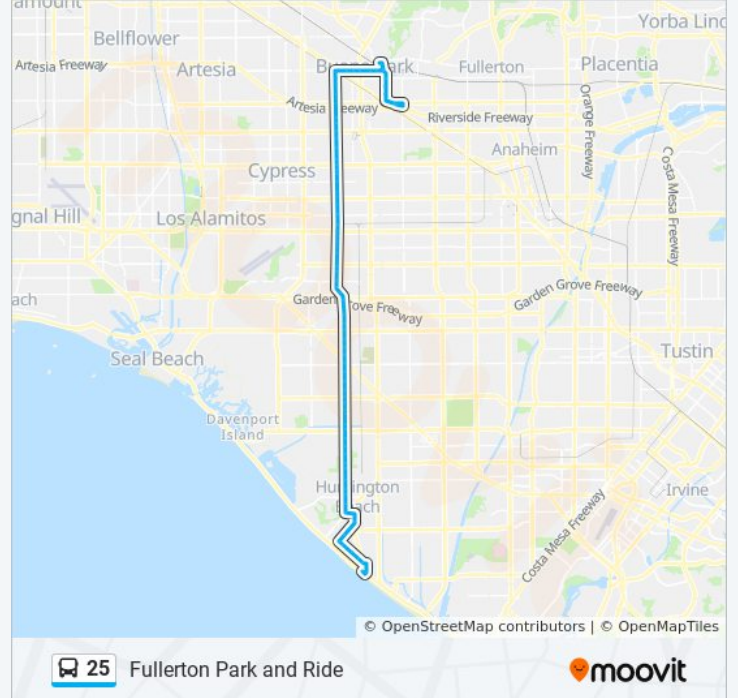

Knott-Kermore

Knott-Cerritos

Knott-Thornton

Knott-Ball

Knott-Rome

Knott-Orange

Knott-Danbrook
 Knott-Del Monte
 Knott-Lincoln
 Knott-Monroe
 Knott-Crescent
 Knott-Holder
 Knott-La Palma
 Knott-Thelma
 Knott-El Verano
 Orangethorpe-Knott
 Orangethorpe-Mcneil
 Orangethorpe-Western
 Orangethorpe-Beach
 Orangethorpe-Stanton
 Orangethorpe-Kass
 Orangethorpe-Auto Center Drive
 Fullerton Park and Ride Dock6

Direction: Huntington Beach - PCH and 1st

74 stops

[VIEW LINE SCHEDULE](#)

Fullerton Park and Ride Dock6
 Fullerton Park and Ride Dock 7
 Orangethorpe-Indiana
 Orangethorpe-Stanton
 Orangethorpe-Beach
 Orangethorpe-Western
 Orangethorpe-Mcneil
 Knott-Orangethorpe
 Knott-Berry
 Knott-Thelma
 Knott-La Palma
 Knott-Holder

25 bus Info

Direction: Huntington Beach - PCH and 1st

Stops: 74

Trip Duration: 78 min

Line Summary:

Knott-Santa Marta

Knott-Crescent

Knott-Younger