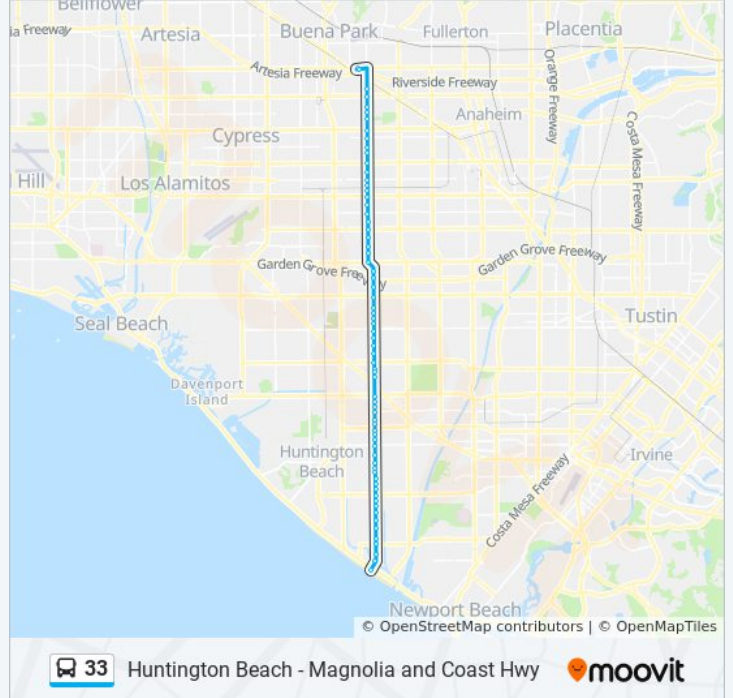

33 bus Info

Direction: Huntington Beach - Magnolia and Coast Hwy

Stops: 69

Trip Duration: 74 min

Line Summary:

- Magnolia-Katella
- Magnolia-Rosanna
- Magnolia-Orangewood
- Magnolia-Macalpine
- Magnolia-Chapman
- Magnolia-Healey
- Magnolia-Lampson
- Magnolia-Stanford
- Magnolia-Garden Grove
- Magnolia-Imperial
- Magnolia-Trask
- Magnolia-Mays
- Magnolia-Westminster
- Magnolia-Mcclure
- Magnolia-Hazard
- Magnolia-Sinclair
- Magnolia-Channing
- Magnolia-Bolsa
- Magnolia-Natoma
- Magnolia-Mcfadden
- Magnolia-Emerald
- Magnolia-Edinger
- Magnolia-Mint
- Magnolia-Foxglove
- Magnolia-Heil
- Magnolia-Warner
- Magnolia-La Paloma
- Magnolia-La Stella
- Magnolia-Slater
- Magnolia-El Presidente
- Magnolia-La Roca
- Magnolia-Talbert
- Magnolia-Rhine River

Magnolia-Nile River

Magnolia-Ellis

Magnolia-Nightingale

Magnolia-Garfield

Magnolia-Hyde Park

Magnolia-Seahurst

Magnolia-Yorktown

Magnolia-Madeline