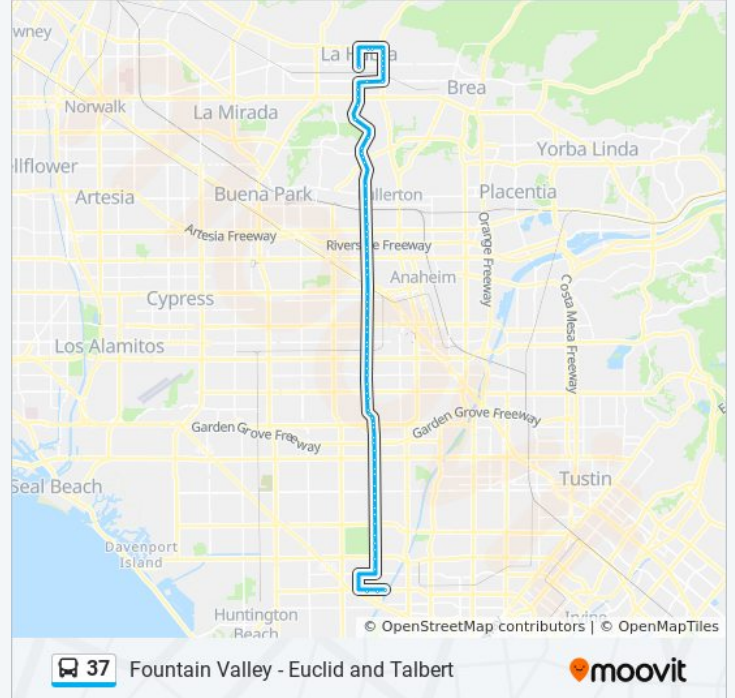

Euclid-Stanford

Euclid-Acacia

Euclid-Garden Grove

Euclid-Century

Euclid-Trask

Euclid-Blake

Euclid-Westminster
Euclid-Emperor Quang Trung
Euclid-Hazard
Euclid-4th
Euclid-1st
Euclid-Barbette
Euclid-Mcfadden
Euclid-Roberts
Euclid-Edinger
Euclid-Blue Allium
Euclid-Lavender
Euclid-Camelia
Euclid-Warner
Euclid-Ent 17300 Valley Park
Euclid-Slater
Euclid-Southpark
Talbert-Euclid
Talbert-Mount Washington

Direction: LA Habra - 1st and Main

72 stops

[VIEW LINE SCHEDULE](#)

Macarthur-Hyland
Talbert-Mount Washington
Euclid-Talbert
Euclid-Southpark
Euclid-Slater
Euclid-Ent 17300 Valley Park
Euclid-Warner
Euclid-Warner
Euclid-Camellia
Euclid-Lavender
Euclid-Blue Allium