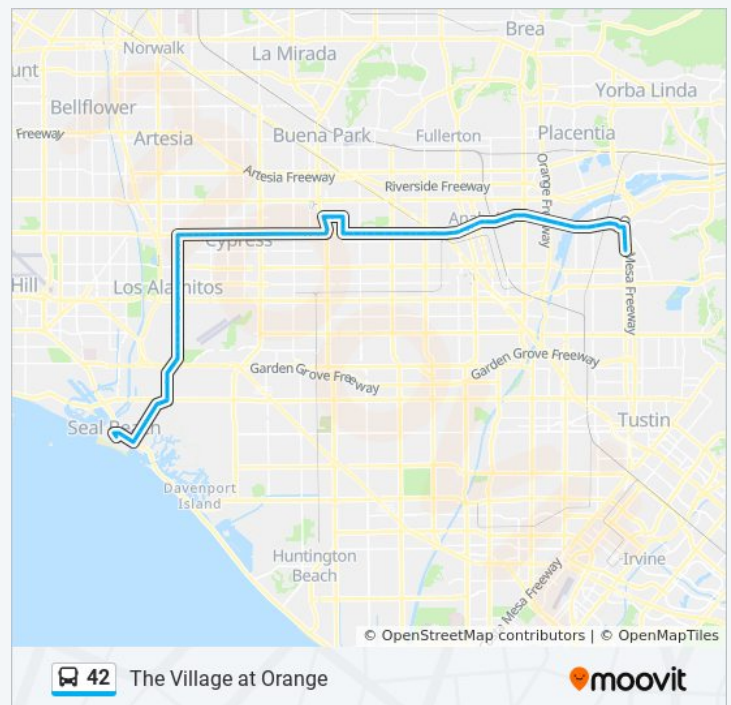

Seal Beach-Bradbury

Seal Beach-Rossmoor Center

Seal Beach-Towne Center

Seal Beach-Lampson

Seal Beach-Old Ranch

Seal Beach-Beverly Manor

Leisure World Rdwy-Gate 1

Seal Beach-Saint Andrews

Seal Beach-Towne Center

Seal Beach-Plymouth

Los Alamitos-Bradbury

Los Alamitos-Rossmoor

Los Alamitos-Orangewood

Los Alamitos-Farquhar

Los Alamitos-Katella

Los Alamitos-Catalina

Los Alamitos-Cerritos

Norwalk at Wardlow

Norwalk & Torin Ne

Norwalk & 226th Se

Norwalk & 221st Se

Norwalk-Bingo Club

Carson-Norwalk For Through Bus From Seal Beach

Carson-Claretta

**42 bus Info**

**Direction:** The Village at Orange

**Stops:** 82

**Trip Duration:** 74 min

**Line Summary:**

Carson (Eb)-Bloomfield (Opp)

Lincoln-Bloomfield

Lincoln-Lincoln Plaza