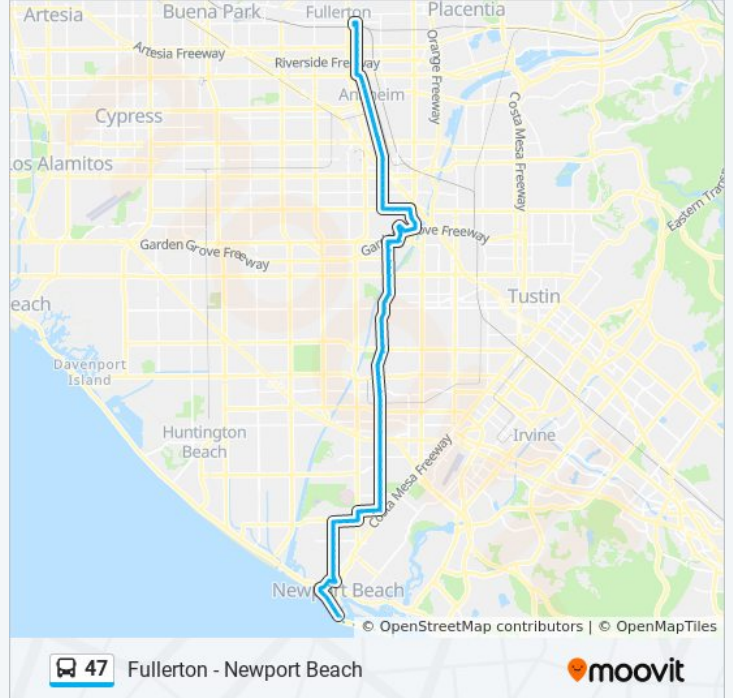

### 47 bus Info

**Direction:** Fullerton Transportation Center

**Stops:** 93

**Trip Duration:** 97 min

**Line Summary:**

Placentia-Victoria  
Wilson-Placentia  
Wilson-Pomona  
Wilson-Anaheim  
Wilson-Harbor  
Wilson-Harbor  
Wilson-Colgate  
Fairview-Wilson  
Fairview-Yorktown  
Fairview-Fair  
Fairview-Merrimac  
Fairview-Arlington  
Fairview-El Camino  
Fairview-Baker  
Fairview-Paularino  
Fairview-South Coast  
Fairview-Sunflower  
Fairview-Macarthur  
Fairview-Alton  
Fairview-Garry  
Fairview-Segerstrom  
Fairview-Central  
Fairview-Warner  
Fairview-Harvard  
Fairview-Saint Andrew  
Fairview-Edinger  
Fairview-Borchard  
Fairview-Dahl  
Fairview-Mcfadden  
Fairview-Highland  
Fairview-Willits  
Fairview-1st  
Fairview-5th

Fairview-Civic Center

Fairview-Westminster

Fairview-Edna

Fairview-Trask

Fairview-Downie

Garden Grove-Fairview

Lewis-Garden Grove

Metropolitan-Lewis