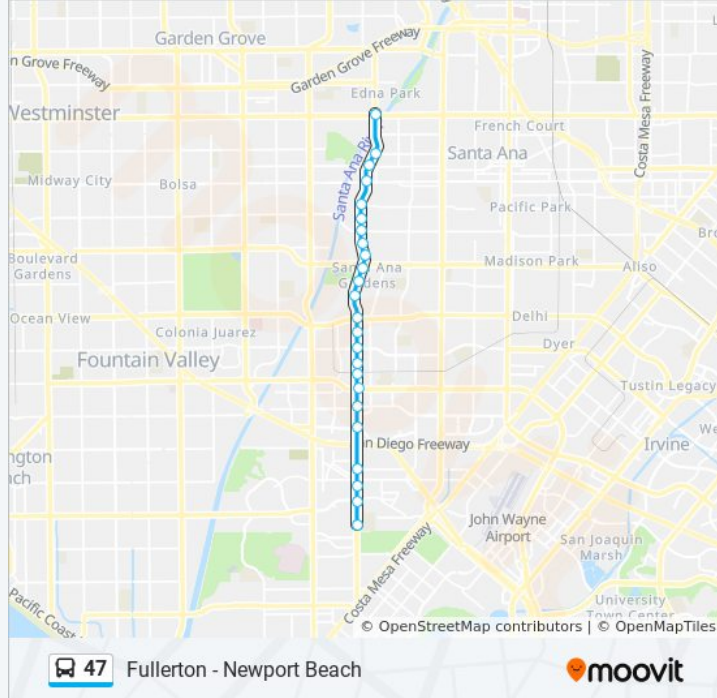

**Direction: Fairview and Westminister - Santa Ana**

24 stops

[VIEW LINE SCHEDULE](#)

- Fairview-Arlington
- Fairview-El Camino
- Fairview-Baker
- Fairview-Paularino
- Fairview-South Coast
- Fairview-Sunflower
- Fairview-Macarthur
- Fairview-Alton
- Fairview-Garry
- Fairview-Segerstrom
- Fairview-Central
- Fairview-Warner
- Fairview-Harvard
- Fairview-Saint Andrew
- Fairview-Edinger
- Fairview-Borchard
- Fairview-Dahl
- Fairview-Mcfadden

**47 bus Info**

**Direction:** Fairview and Westminister - Santa Ana

**Stops:** 24

**Trip Duration:** 41 min

**Line Summary:**

Fairview-Highland

Fairview-Willits

Fairview-1st

Fairview-5th

Fairview-Civic Center

Fairview-Westminster

### Direction: Fullerton Transportation Center

93 stops

[VIEW LINE SCHEDULE](#)

Balboa-23rd

Balboa-28th

Balboa-32nd

Balboa-35th

Balboa-38th