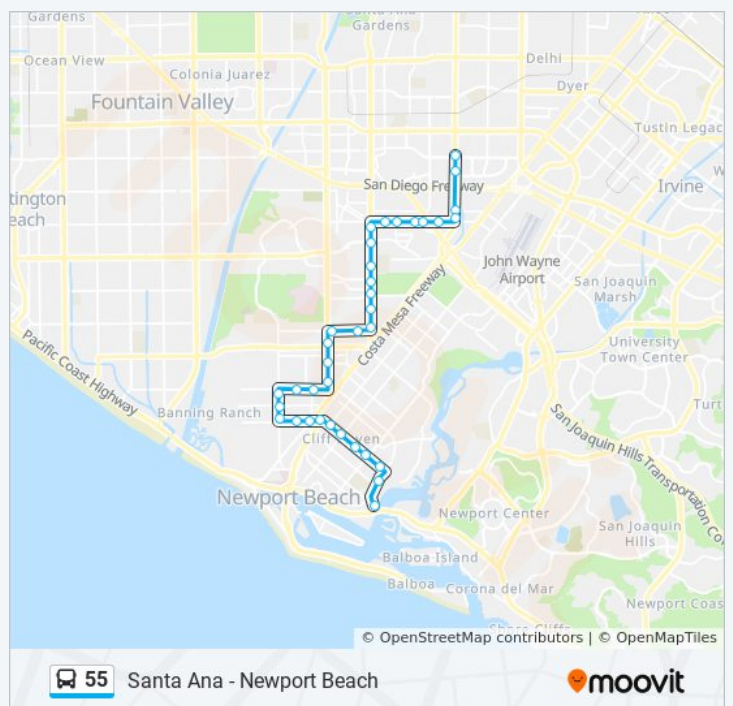

Direction: Santa Ana - Bristol and Sunflower

36 stops

[VIEW LINE SCHEDULE](#)

Dover-Coast
 Dover-Castaways
 Westcliff-Buckingham
 17th-Irvine
 17th-Tustin
 17th-Santa Ana
 17th-Orange
 17th-Newport
 17th-Superior
 17th-Pomona
 Placentia-17th
 Placentia-18th
 Placentia-19th
 19th-Pomona
 19th-Anaheim
 Harbor-Bernard
 Harbor-Bay
 Harbor-Victoria
 Wilson-Harbor
 Wilson-Colgate
 Fairview-Wilson
 Fairview-Yorktown
 Fairview-Fair
 Fairview-Merrimac

55 bus Time Schedule

Santa Ana - Bristol and Sunflower Route Timetable:

Sunday	Not Operational
Monday	2:21 PM - 3:43 PM
Tuesday	2:11 PM - 3:43 PM
Wednesday	2:11 PM - 3:43 PM
Thursday	2:11 PM - 3:43 PM
Friday	2:11 PM - 3:43 PM
Saturday	Not Operational

55 bus Info

Direction: Santa Ana - Bristol and Sunflower

Stops: 36

Trip Duration: 52 min

Line Summary:

Fairview-Arlington

Fairview-El Camino

Fairview-Baker