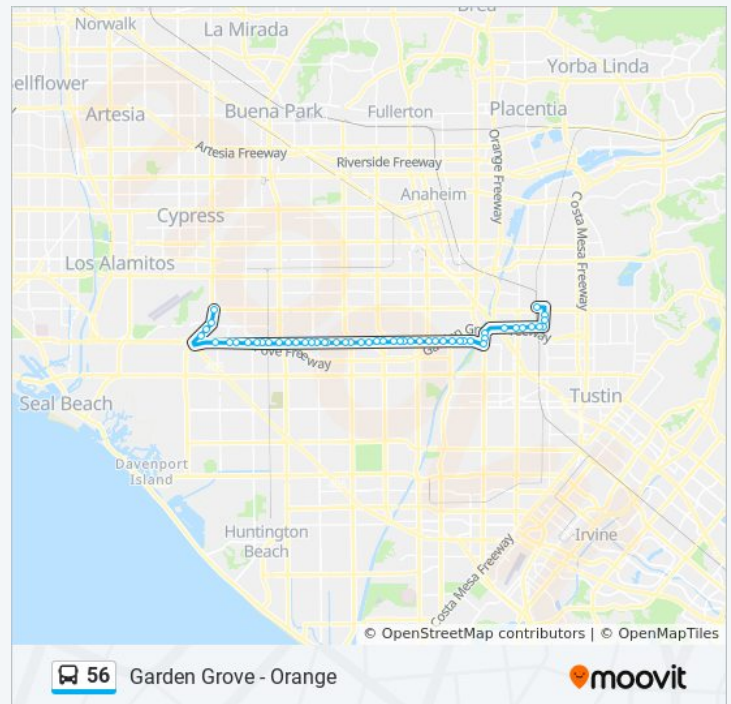

Sunday	6:50 AM - 7:35 PM
Monday	4:42 PM - 8:47 PM
Tuesday	4:42 PM - 8:47 PM
Wednesday	4:42 PM - 8:47 PM
Thursday	4:42 PM - 8:47 PM
Friday	4:42 PM - 8:47 PM
Saturday	6:50 AM - 7:35 PM

56 bus Info

Direction: Garden Grove - Chapman and Valley View

Stops: 50

Trip Duration: 65 min

Line Summary:

Garden Grove-Casa Linda

Garden Grove-Lucille

Garden Grove-Magnolia

Garden Grove-Josephine

Garden Grove-Dale

Garden Grove-Fern

Garden Grove-Beach

Garden Grove-Hoover

Garden Grove-Western

Garden Grove-Eagle

Garden Grove-Golden West

Garden Grove-Edwards

Garden Grove-Seneca

Garden Grove-Melanie

Valley View-Tiffany

Valley View-Cerulean

Valley View-Lampson

Belgrave-Valley View

Direction: Orange Transp Center

58 stops

[VIEW LINE SCHEDULE](#)