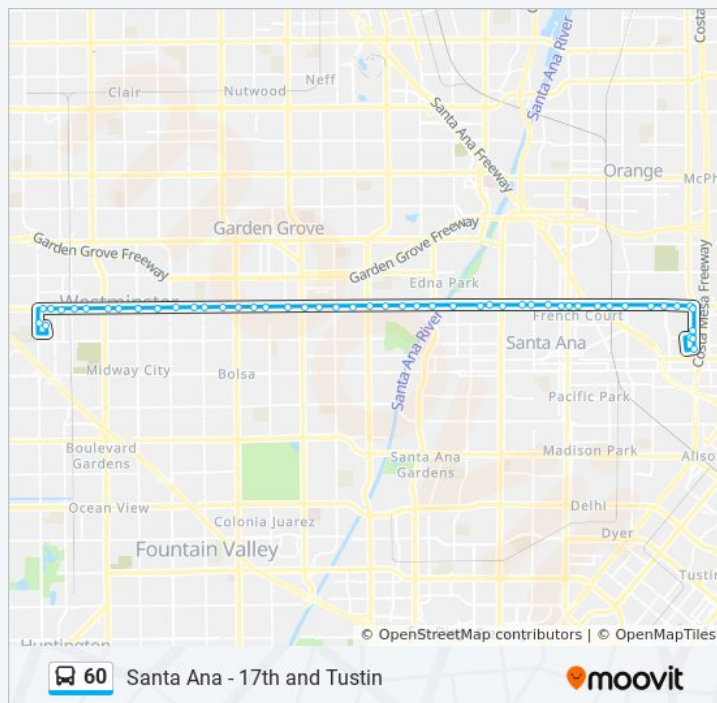

Direction: Santa Ana - 17th and Tustin

50 stops

[VIEW LINE SCHEDULE](#)

Main-Locust

Golden West-Main

Westminster-Golden West

Westminster-Cedar

Westminster-Olive

17th-Spurgeon

60 bus Info

Direction: Santa Ana - 17th and Tustin

Stops: 50

Trip Duration: 56 min

Line Summary:

17th-Santiago
17th-Lincoln
17th-Grand
17th-Concord
17th-Cabrillo Park
17th-Williams
17th-Tustin
Tustin-17th
Tustin-Wellington
Tustin-Fruit
Tustin-6th
Fruit-Tustin (Zone 1)

Direction: Westminster and Golden West

49 stops

[VIEW LINE SCHEDULE](#)

Fruit-Tustin (Zone 1)
Fruit-Tustin (Zone 2)
Tustin-Fruit
Tustin-Wellington
17th-Tustin
17th-Williams
17th-Sherry
17th-Concord
17th-Grand
17th-Lincoln
17th-Santiago
17th-Penn
17th-Main
17th-Broadway
17th-Ross
17th-Flower
17th-Freeman

60 bus Info

Direction: Westminster and Golden West

Stops: 49

Trip Duration: 50 min

Line Summary:

17th-Baker
17th-Bristol
17th-Bristol Market Place
17th-College
17th-English
Westminster-Fairview
Westminster-Nancy
Westminster-Clinton
Westminster-Enterprise
Westminster-Harbor
Westminster-West
Westminster-Newhope
Westminster-Rosita
Westminster-Euclid
Westminster-Taft
Westminster-Bowen
Westminster-Dawson
Westminster-Brookhurst
Westminster-Kerry
Westminster-Bushard
Westminster-Atlantis
Westminster-Magnolia
Westminster-Yockey
Westminster-Newland
Westminster-Monroe
Westminster-Beach
Westminster-Jasperson
Westminster-Hoover
Westminster-Olive
Westminster-Locust
Golden West-Westminster
Main-Locust