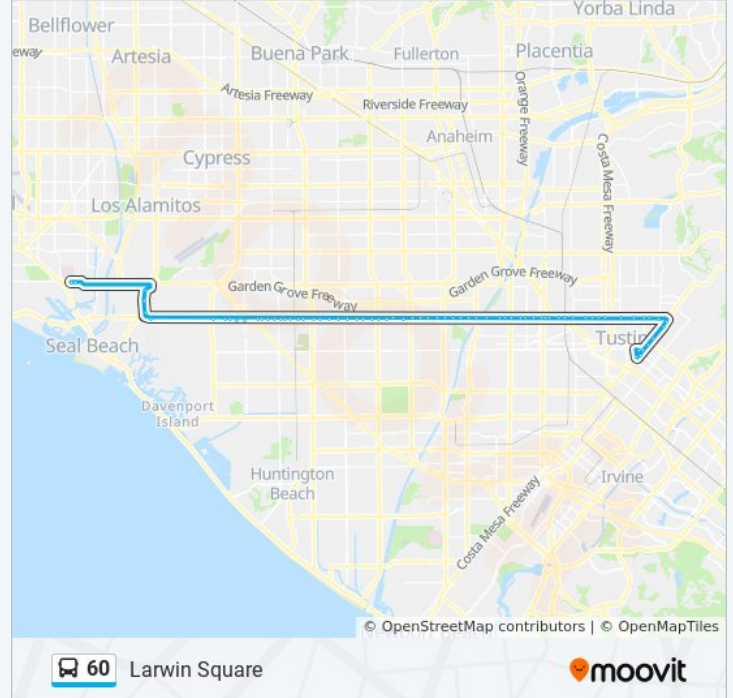

Westminster-All American

Westminster-Newland

Westminster-Shirley

Westminster-Magnolia

Westminster-Atlantis

Westminster-Bushard

Westminster-Kerry

Westminster-Brookhurst

Westminster-Hope

Westminster-Bowen

Westminster-Taft

Westminster-Euclid

Westminster-Rosita

Westminster-Newhope

Westminster-West

Westminster-Harbor

Westminster-Laurel

Westminster-Clinton

Westminster-Buena

Westminster-Fairview

17th-King

17th-College

17th-Ent Santa Ana College

17th-Bristol

17th-Freeman

17th-Flower

17th-Ross

17th-Broadway

17th-Main

17th-Spurgeon

17th-Santiago

17th-Lincoln

17th-Grand