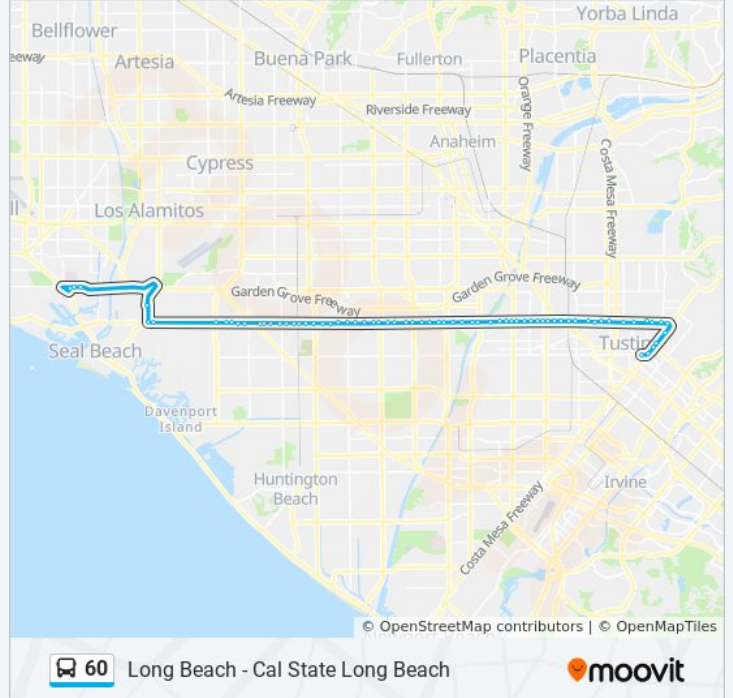

Direction: Long Beach - Cal State Long Beach

69 stops

[VIEW LINE SCHEDULE](#)

1st-Centennial
Newport-1st
Newport-Old Irvine
Newport-Wass
Newport-La Colina
17th-Gimbert
17th-Hewes
17th-Esplanade
17th-Holt
17th-Prospect
17th-Yorba
17th-Tustin

60 bus Info

Direction: Long Beach - Cal State Long Beach

Stops: 69

Trip Duration: 76 min

Line Summary:

- 17th-Williams
- 17th-Sherry
- 17th-Concord
- 17th-Grand
- 17th-Lincoln
- 17th-Santiago
- 17th-Penn
- 17th-Main
- 17th-Broadway
- 17th-Ross
- 17th-Flower
- 17th-Freeman
- 17th-Baker
- 17th-Bristol
- 17th-Bristol Market Place
- 17th-College
- 17th-English
- Westminster-Fairview
- Westminster-Nancy
- Westminster-Clinton
- Westminster-Enterprise
- Westminster-Harbor
- Westminster-West
- Westminster-Newhope
- Westminster-Rosita
- Westminster-Euclid
- Westminster-Taft
- Westminster-Bowen
- Westminster-Dawson
- Westminster-Brookhurst
- Westminster-Kerry
- Westminster-Bushard
- Westminster-Atlantis

Westminster-Magnolia

Westminster-Yockey

Westminster-Newland

Westminster-Monroe

Westminster-Beach

Westminster-Jasperson

Westminster-Hoover

Westminster-Olive

60 bus Info

Direction: Westminster and Golden West

Stops: 49

Trip Duration: 50 min

Line Summary:

17th-Baker
17th-Bristol
17th-Bristol Market Place
17th-College
17th-English
Westminster-Fairview
Westminster-Nancy
Westminster-Clinton
Westminster-Enterprise
Westminster-Harbor
Westminster-West
Westminster-Newhope
Westminster-Rosita
Westminster-Euclid
Westminster-Taft
Westminster-Bowen
Westminster-Dawson
Westminster-Brookhurst
Westminster-Kerry
Westminster-Bushard
Westminster-Atlantis
Westminster-Magnolia
Westminster-Yockey
Westminster-Newland
Westminster-Monroe
Westminster-Beach
Westminster-Jasperson
Westminster-Hoover
Westminster-Olive
Westminster-Locust
Golden West-Westminster
Main-Locust