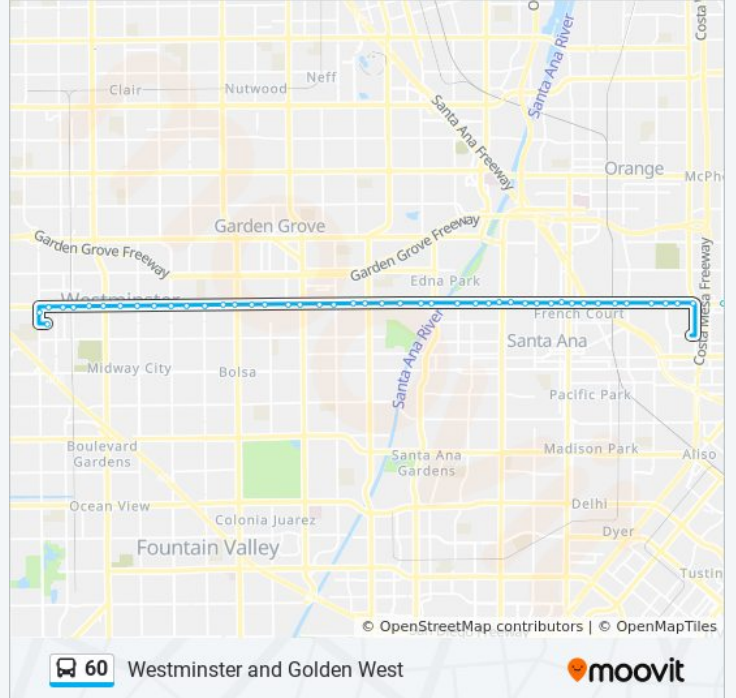

Direction: Santa Ana - 17th and Tustin

50 stops

[VIEW LINE SCHEDULE](#)

Main-Locust

Golden West-Main

Westminster-Golden West

Westminster-Cedar

Westminster-Olive

Direction: Westminster and Golden West

49 stops

[VIEW LINE SCHEDULE](#)

Fruit-Tustin (Zone 1)
Fruit-Tustin (Zone 2)
Tustin-Fruit
Tustin-Wellington
17th-Tustin
17th-Williams
17th-Sherry
17th-Concord
17th-Grand
17th-Lincoln
17th-Santiago
17th-Penn
17th-Main
17th-Broadway
17th-Ross
17th-Flower
17th-Freeman

60 bus Info

Direction: Westminster and Golden West

Stops: 49

Trip Duration: 50 min

Line Summary:

17th-Baker
17th-Bristol
17th-Bristol Market Place
17th-College
17th-English
Westminster-Fairview
Westminster-Nancy
Westminster-Clinton
Westminster-Enterprise
Westminster-Harbor
Westminster-West
Westminster-Newhope
Westminster-Rosita
Westminster-Euclid
Westminster-Taft
Westminster-Bowen
Westminster-Dawson
Westminster-Brookhurst
Westminster-Kerry
Westminster-Bushard
Westminster-Atlantis
Westminster-Magnolia
Westminster-Yockey
Westminster-Newland
Westminster-Monroe
Westminster-Beach
Westminster-Jasperson
Westminster-Hoover
Westminster-Olive
Westminster-Locust
Golden West-Westminster
Main-Locust