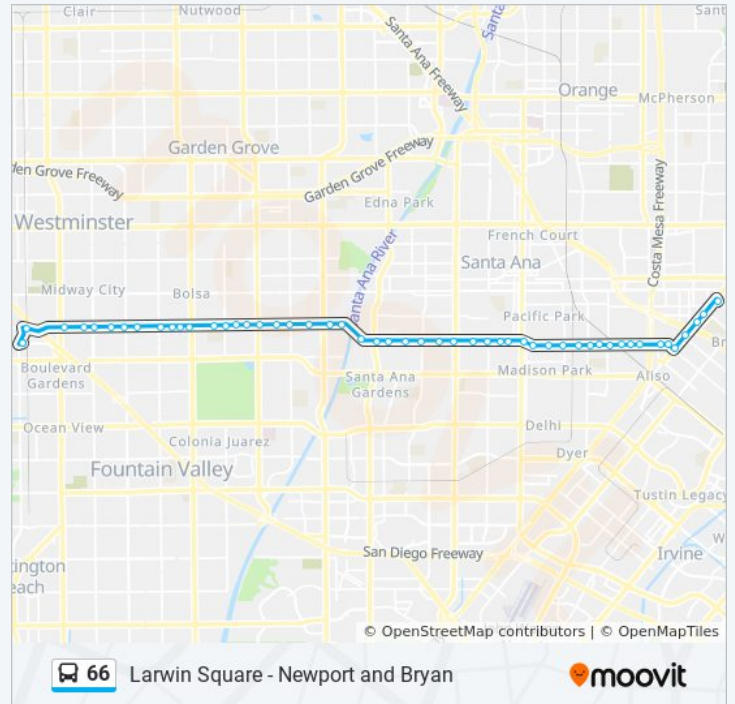

Direction: Larwin Square - Newport and Bryan

52 stops

[VIEW LINE SCHEDULE](#)

Goldenwest Trans Ctr Dock 4

Goldenwest Trans Ctr Dock5

Mcfadden-Gothard

66 bus Time Schedule

Larwin Square - Newport and Bryan Route

Timetable:

Sunday 6:19 AM - 8:46 PM

Monday 4:46 AM - 9:58 PM

Tuesday 4:46 AM - 9:58 PM

Wednesday 4:46 AM - 9:58 PM

- Mcfadden-Beach
- Mcfadden-Wilson
- Mcfadden-Newland
- Mcfadden-Eden
- Mcfadden-Magnolia
- Mcfadden-Oakcliff
- Mcfadden-Bushard
- Mcfadden-Narcissus
- Mcfadden-Belgrave
- Mcfadden-Brookhurst
- Mcfadden-Yorkshire
- Mcfadden-Ward
- Mcfadden-Sail
- Mcfadden-Maxine
- Mcfadden-Euclid
- Mcfadden-Harmon
- Mcfadden-Newhope
- Mcfadden-Shannon
- Mcfadden-Harbor
- Mcfadden-Jackson
- Mcfadden-Mohawk
- Mcfadden-Fairview
- Mcfadden-Sullivan
- Mcfadden-Center
- Mcfadden-Raitt
- Mcfadden-Pacific
- Mcfadden-Bristol
- Mcfadden-Shelton
- Mcfadden-Flower
- Mcfadden-Van Ness
- Mcfadden-Birch
- Mcfadden-Main
- Mcfadden-Orange

Thursday	4:46 AM - 9:58 PM
Friday	4:46 AM - 9:58 PM
Saturday	6:19 AM - 8:46 PM

66 bus Info

Direction: Larwin Square - Newport and Bryan

Stops: 52

Trip Duration: 55 min

Line Summary:

Mcfadden-Hickory

Mcfadden-Standard

Mcfadden-Hathaway

Mcfadden-Grand

Mcfadden-Wright

Mcfadden-Lyon

Mcfadden-Ritchey

Mcfadden-Williams

Mcfadden-Village

Mcfadden-Pasadena