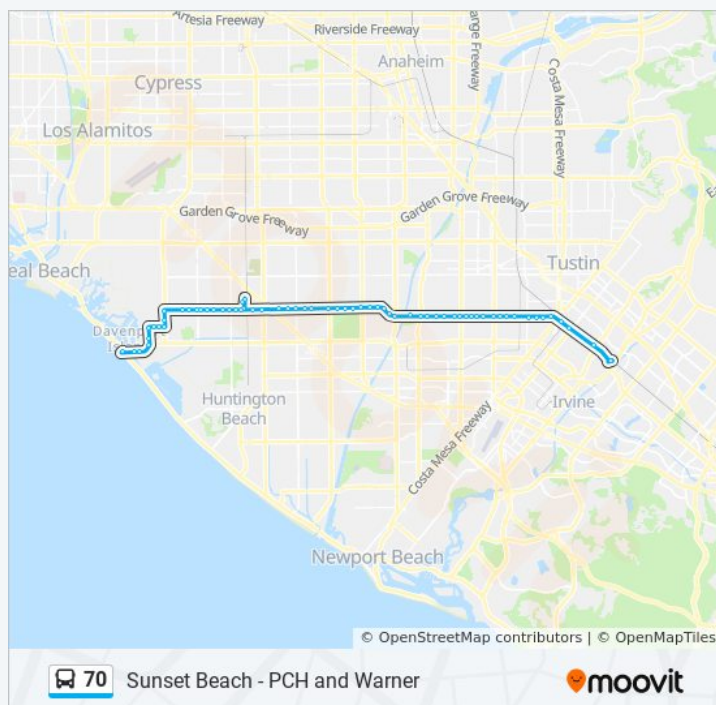

Direction: Sunset Beach - PCH and Warner

65 stops

[VIEW LINE SCHEDULE](#)

Tustin Metrolink Station-Dock 7

Tustin Metrolink Station-Dock 6

Edinger-Kensington Park

Edinger-Red Hill

Edinger-Del Amo

Edinger-Sullivan

Edinger-Fairview

Edinger-Mohawk

Edinger-Harbor

Edinger-Mount Olancha

Edinger-Richardson

70 bus Time Schedule

Sunset Beach - PCH and Warner Route Timetable:

Sunday	5:30 AM - 9:50 PM
Monday	4:06 AM - 11:44 PM
Tuesday	4:06 AM - 11:44 PM
Wednesday	4:06 AM - 11:44 PM
Thursday	4:06 AM - 11:44 PM
Friday	4:06 AM - 11:44 PM
Saturday	5:00 AM - 10:39 PM

70 bus Info

Direction: Sunset Beach - PCH and Warner

Stops: 65

Trip Duration: 74 min

Line Summary:

Edinger-Newhope

Edinger-Corta

Edinger-Euclid

Edinger-Los Gatos

Edinger-Ward