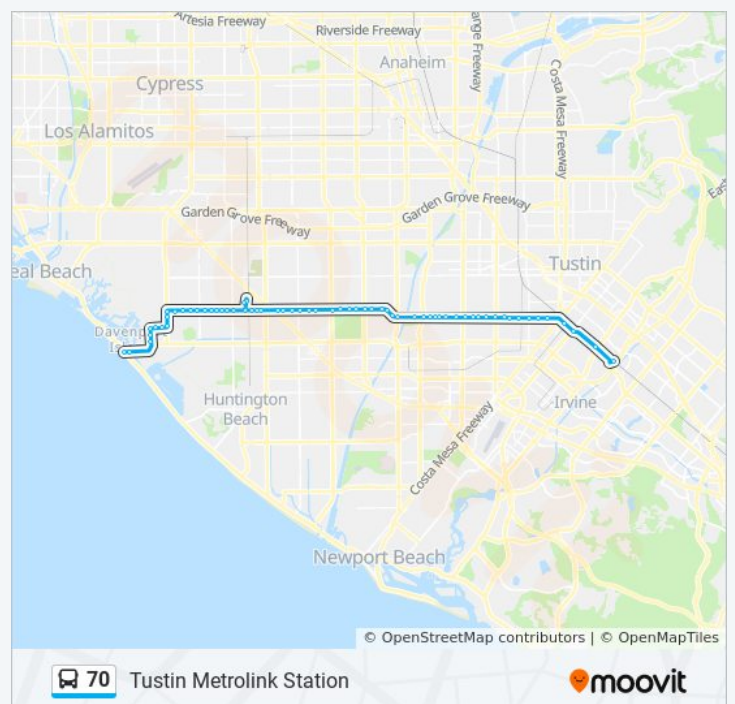

Heil-Bolsa Chica

Heil-Waterway

Heil-La Villa

Algonquin-Heil

Algonquin-Boardwalk
 Warner-Algonquin
 Warner-Edgewater
 Warner-Sceptre
 Warner-Pacific

Direction: Tustin Metrolink Station

66 stops

[VIEW LINE SCHEDULE](#)

Warner-Pacific
 Warner-Pacific Coast
 Algonquin-Davenport
 Algonquin-Pearce
 Algonquin-Heil
 Heil-Le Grande
 Heil-Waterway
 Bolsa Chica-Heil
 Bolsa Chica-Sisson
 Edinger-Bolsa Chica
 Edinger-Warren
 Edinger-Graham
 Edinger-Clubhouse
 Edinger-Springdale
 Edinger-Plymouth
 Edinger-Standish
 Edinger-Edwards
 Edinger-Belfast
 Edinger-Marjan
 Edinger-Golden West
 Gothard-Edinger
 Goldenwest Trans Ctr Dock 2
 Goldenwest Trans Ctr Dock 3
 Gothard-Center

70 bus Info

Direction: Tustin Metrolink Station

Stops: 66

Trip Duration: 72 min

Line Summary:

Edinger-Gothard

Edinger-Ent 7552 Citicorp

Edinger-Sher