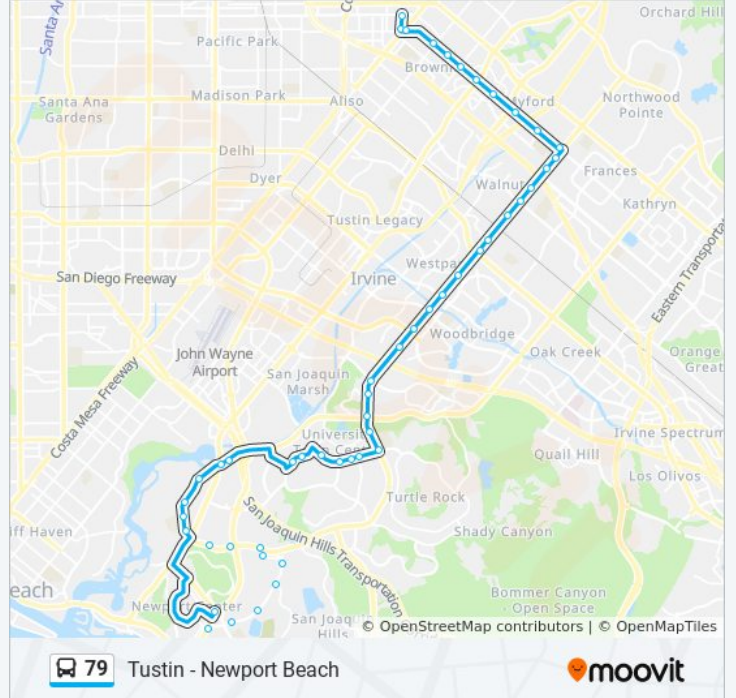

Bryan-Tustin Ranch

Bryan-Browning

Bryan-Farmington

Bryan-Red Hill

Main-Newport

Centennial-Main

**Direction: Newport Transp Center**

58 stops

[VIEW LINE SCHEDULE](#)

- 1st-Centennial
- Newport-1st
- Newport-Bryan
- Main-Newport
- Bryan-Red Hill
- Bryan-Farmington
- Bryan-Browning
- Bryan-Tustin Ranch
- Bryan-Myford
- Bryan-Jamboree
- Bryan-Market
- Bryan-El Camino Real North
- Culver-Bryan
- Culver-Farwell
- Culver-Scottsdale
- Culver-Walnut
- Culver-Deerfield
- Culver-Irvine Center
- Culver-Warner
- Culver-Barranca
- Culver-Alton
- Culver-Main
- Culver-San Leandro
- Culver-Michelson
- Culver-Ethel Coplen
- Culver-University
- Culver-Harvard
- Campus-Culver

**79 bus Info**

**Direction:** Newport Transp Center

**Stops:** 58

**Trip Duration:** 75 min

**Line Summary:**

Campus-California

Campus-Cornell

Campus-Berkeley