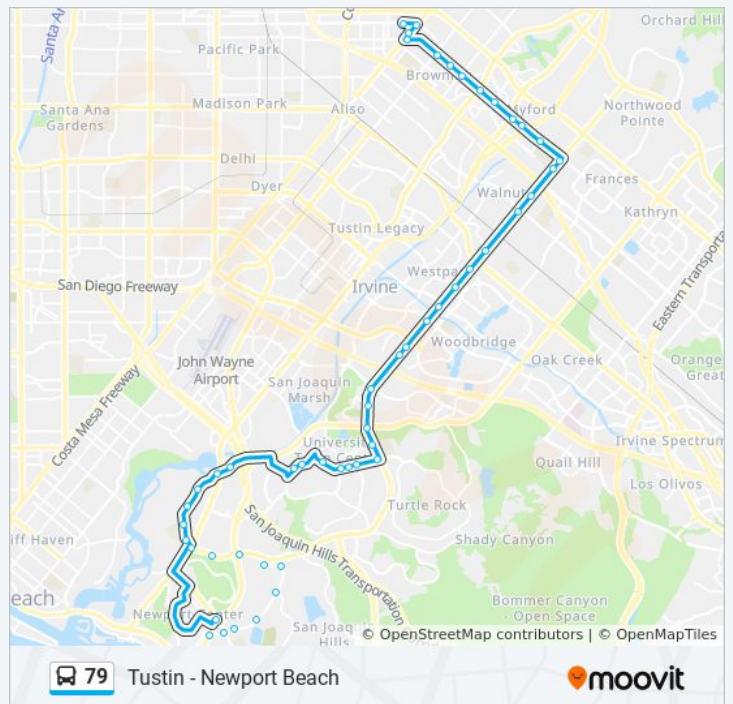

Bryan-Tustin Ranch

Bryan-Browning

Bryan-Farmington

Bryan-Red Hill

Main-Newport

Centennial-Main

**Direction: Newport Transp Center**

58 stops

[VIEW LINE SCHEDULE](#)

- 1st-Centennial
- Newport-1st
- Newport-Bryan
- Main-Newport
- Bryan-Red Hill
- Bryan-Farmington
- Bryan-Browning
- Bryan-Tustin Ranch
- Bryan-Myford
- Bryan-Jamboree
- Bryan-Market
- Bryan-El Camino Real North
- Culver-Bryan
- Culver-Farwell
- Culver-Scottsdale
- Culver-Walnut
- Culver-Deerfield
- Culver-Irvine Center
- Culver-Warner
- Culver-Barranca
- Culver-Alton
- Culver-Main
- Culver-San Leandro
- Culver-Michelson
- Culver-Ethel Coplen
- Culver-University
- Culver-Harvard
- Campus-Culver

**79 bus Time Schedule**

Newport Transp Center Route Timetable:

Sunday	5:10 AM - 9:10 PM
Monday	5:26 AM - 9:42 PM
Tuesday	5:26 AM - 9:42 PM
Wednesday	5:26 AM - 9:42 PM
Thursday	5:26 AM - 9:42 PM
Friday	5:26 AM - 9:42 PM
Saturday	5:10 AM - 9:10 PM

**79 bus Info**

**Direction:** Newport Transp Center

**Stops:** 58

**Trip Duration:** 75 min

**Line Summary:**

Campus-California

Campus-Cornell

Campus-Berkeley