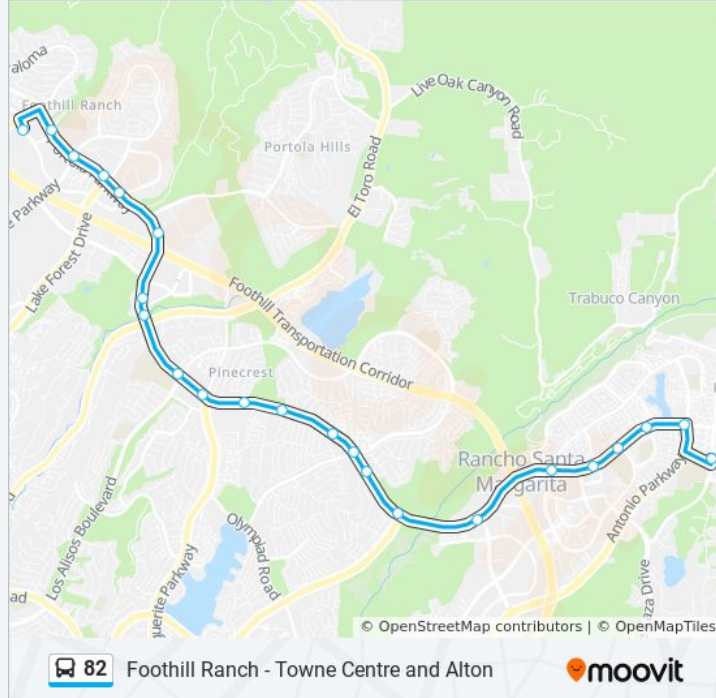

Use the Moovit App to find the closest 82 bus station near you and find out when is the next 82 bus arriving.

Direction: Foothill Ranch - Towne Centre and Alton

23 stops

[VIEW LINE SCHEDULE](#)

- Plano Trabuco-Alas De Paz
- Santa Margarita-Antonio
- Santa Margarita-Avd De Los Funadores
- Santa Margarita-Alma Aldea
- Santa Margarita-Buena Suerte
- Santa Margarita-Avd De Las Flores
- Santa Margarita-Avd Empresa
- Santa Margarita-Alicia
- Santa Margarita-San Sebastian
- Santa Margarita-Melinda
- Santa Margarita-Promenade
- Santa Margarita-Monterey
- Santa Margarita-Pinecrest
- Santa Margarita-Marguerite
- Santa Margarita-Los Alisos
- Portola-El Toro
- Portola-Saddleback Pkwy
- Portola-Glenn Ranch
- Portola-Pauling
- Portola-Lake Forest

82 bus Info

Direction: Foothill Ranch - Towne Centre and Alton

Stops: 23

Trip Duration: 30 min

Line Summary:

Portola-Bake

Portola-Market

Towne Centre-Alton

Direction: Mission Viejo - Santa Margarita and Los Alisos

15 stops

[VIEW LINE SCHEDULE](#)

Plano Trabuco-Alas De Paz

Santa Margarita-Antonio

Santa Margarita-Avd De Los Funadores

Santa Margarita-Alma Aldea

Santa Margarita-Buena Suerte

Santa Margarita-Avd De Las Flores

Santa Margarita-Avd Empresa

Santa Margarita-Alicia

Santa Margarita-San Sebastian

Santa Margarita-Melinda

Santa Margarita-Promenade

Santa Margarita-Monterey

Santa Margarita-Pinecrest