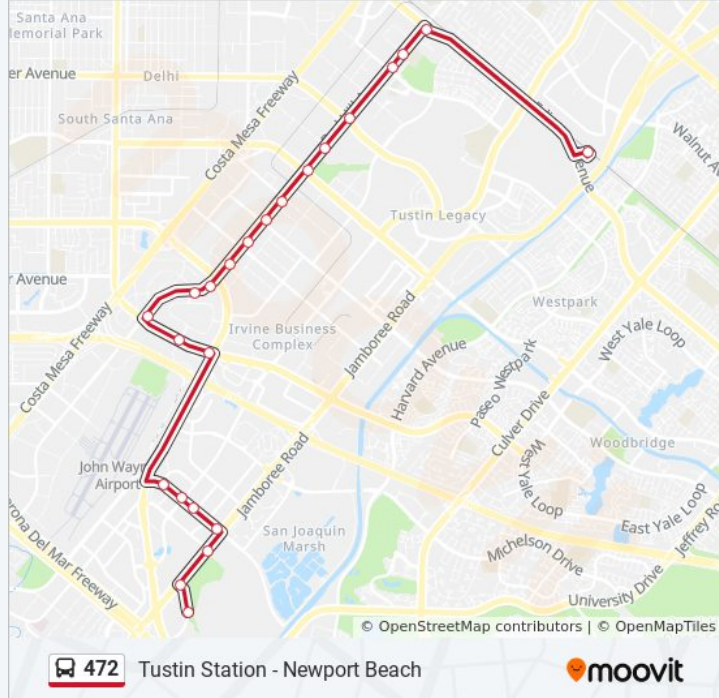

Red Hill-Warner

Red Hill-Valencia Ave

Red Hill-Santa Fe

Edinger-Red Hill

Tustin Metrolink Station-Dock 4

472 bus time schedules and route maps are available in an offline PDF at moovitapp.com. Use the [Moovit App](#) to see live bus times, train schedule or subway schedule, and step-by-step directions for all public transit in Los Angeles.

[About Moovit](#) • [MaaS Solutions](#) • [Supported Countries](#) • [Mooviter Community](#)

© 2024 Moovit - All Rights Reserved

Check Live Arrival Times