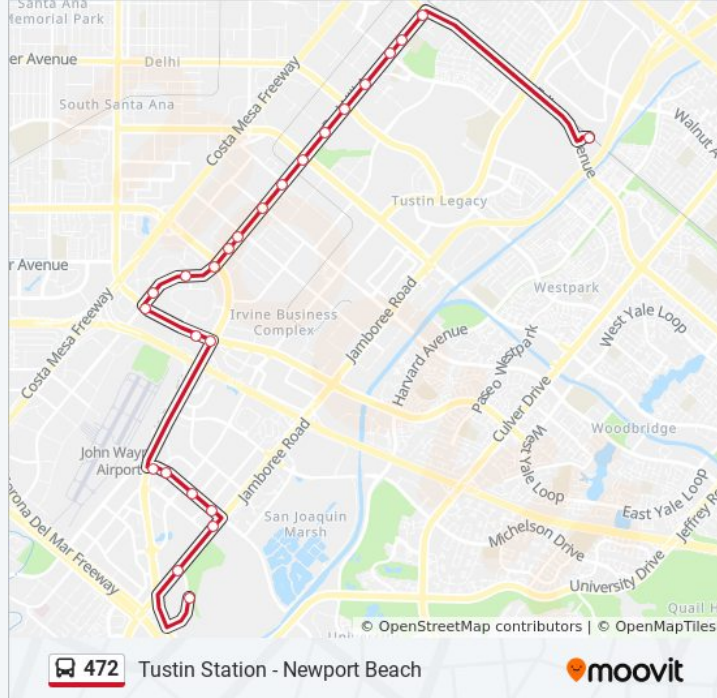

Direction: Irvine - Food and Drug Admin

25 stops

[VIEW LINE SCHEDULE](#)

- Tustin Metrolink Station-Dock 4
- Red Hill-Edinger
- Red Hill-Santa Fe
- Red Hill-Valencia
- Red Hill-Bell
- Red Hill-Warner
- Red Hill-Carnegie
- Red Hill-Dyer
- Red Hill-Deere
- Red Hill-Alton
- Red Hill-Mcgaw
- Red Hill-Reynolds
- Red Hill-Macarthur
- Red Hill-Mitchell North
- Red Hill-Mitchell South
- Main-Red Hill
- Main-Executive Park
- Main-Macarthur
- Campus-Macarthur
- Campus-Macarthur Court
- Campus-Von Karman
- Campus-Teller

472 bus Info

Direction: Irvine - Food and Drug Admin

Stops: 25

Trip Duration: 33 min

Line Summary:

Jamboree-Birch

Jamboree-Fairchild

Fairchild-Ent 19701 FDA

Direction: Tustin Metrolink Station

23 stops

[VIEW LINE SCHEDULE](#)

Fairchild-Ent 19701 FDA

Fairchild-Jamboree

Jamboree-Birch

Campus-Jamboree

Campus-Bardeen

Campus-Von Karman

Campus-Martin

Main-Macarthur

Main-Sky Park South

Red Hill-Main

Red Hill-Sky Park North

Red Hill-Macarthur

Red Hill-Reynolds