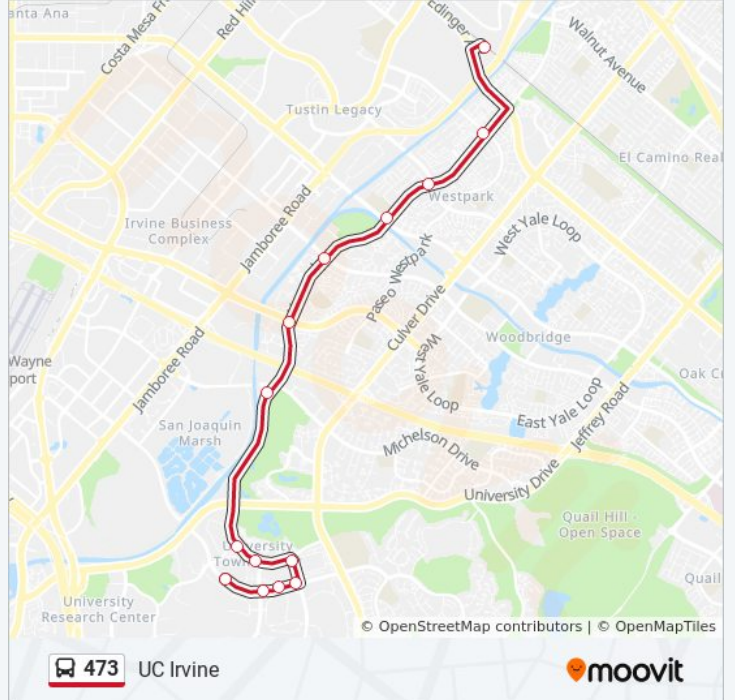

Harvard-Berkeley

Harvard-Bridge

Harvard-Main

Harvard-Alton

Harvard-Barranca

Harvard-Warner

Harvard-Paseo Westpark

Tustin Metrolink Station-Dock 5

- Tustin Metrolink Station-Dock 5
- Harvard-Moffett
- Harvard-Warner
- Harvard-Barranca
- Harvard-Alton
- Harvard-Main
- Harvard-Michelson
- Harvard-Bridge
- Harvard-Berkeley
- California-Harvard
- Campus-California
- Campus-Cornell
- Campus-Berkeley
- Campus-University Center

**473 bus Info**

**Direction:** UC Irvine

**Stops:** 14

**Trip Duration:** 22 min

**Line Summary:**

473 bus time schedules and route maps are available in an offline PDF at [moovitapp.com](https://moovitapp.com). Use the [Moovit App](#) to see live bus times, train schedule or subway schedule, and step-by-step directions for all public transit in Los Angeles.