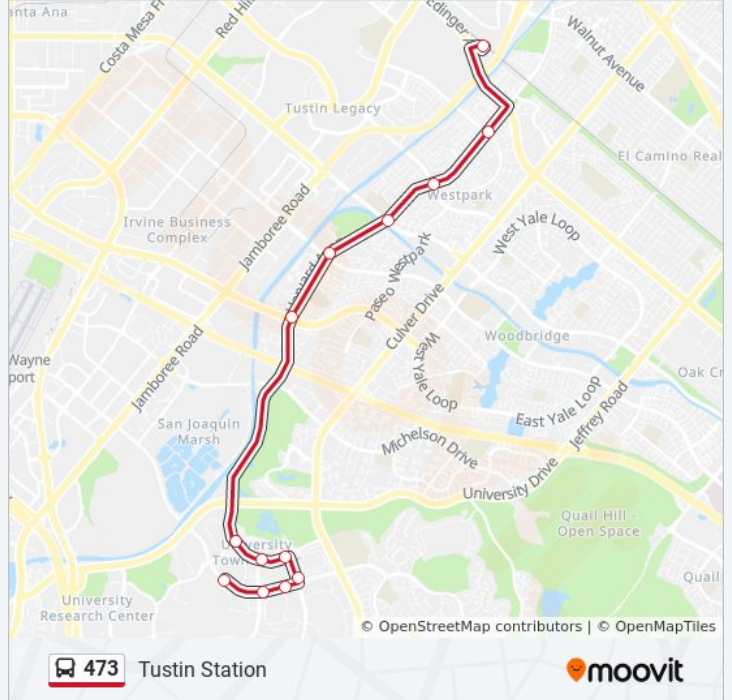

## Direction: Tustin Station

13 stops

[VIEW LINE SCHEDULE](#)

Campus-University Center

Campus-East Peltason

Campus-Cornell

California-Campus

Harvard-California

Harvard-Berkeley

Harvard-Bridge

Harvard-Main

Harvard-Alton

Harvard-Barranca

Harvard-Warner

Harvard-Paseo Westpark

Tustin Metrolink Station-Dock 5

## 473 bus Info

**Direction:** Tustin Station

**Stops:** 13

**Trip Duration:** 21 min

**Line Summary:**

**Direction: UC Irvine**

14 stops

[VIEW LINE SCHEDULE](#)

- Tustin Metrolink Station-Dock 5
- Harvard-Moffett
- Harvard-Warner
- Harvard-Barranca
- Harvard-Alton
- Harvard-Main
- Harvard-Michelson
- Harvard-Bridge
- Harvard-Berkeley
- California-Harvard
- Campus-California
- Campus-Cornell
- Campus-Berkeley
- Campus-University Center