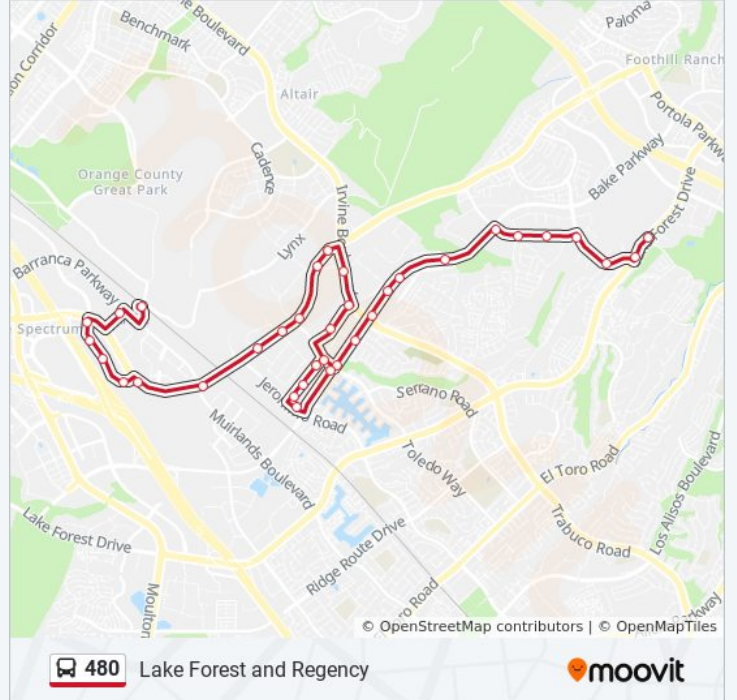

480 bus Info

Direction: Lake Forest and Regency

Stops: 35

Trip Duration: 41 min

Line Summary:

Bake-Toledo

Jeronimo-Bake

Goodyear-Jeronimo

Commercentre-Bake

Commercentre-Biscayne Bay

Commercentre-Ent 25862 Ellison Prologic

Dimension-Commercenter

Dimension-Canada

Lake Forest-Dimension

Lake Forest-Regency

480 bus time schedules and route maps are available in an offline PDF at moovitapp.com. Use the [Moovit App](#) to see live bus times, train schedule or subway schedule, and step-by-step directions for all public transit in Los Angeles.