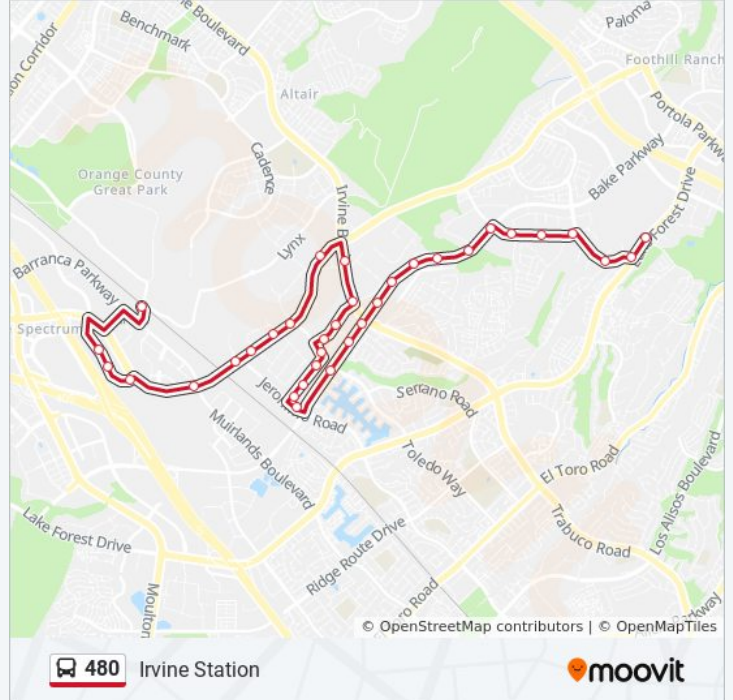

480 bus Info

Direction: Irvine Station

Stops: 34

Trip Duration: 39 min

Line Summary:

Irvine-Parker

Irvine-Musick

Alton-Foster

Irvine Station-Dock 1

Direction: Lake Forest and Regency

35 stops

[VIEW LINE SCHEDULE](#)

Irvine Station-Dock 1

Ada-Barranca

Technology-Alton

Technology-Ent 25 Technology

480 bus Info

Direction: Lake Forest and Regency

Stops: 35

Trip Duration: 41 min

Line Summary:

Bake-Toledo

Jeronimo-Bake

Goodyear-Jeronimo