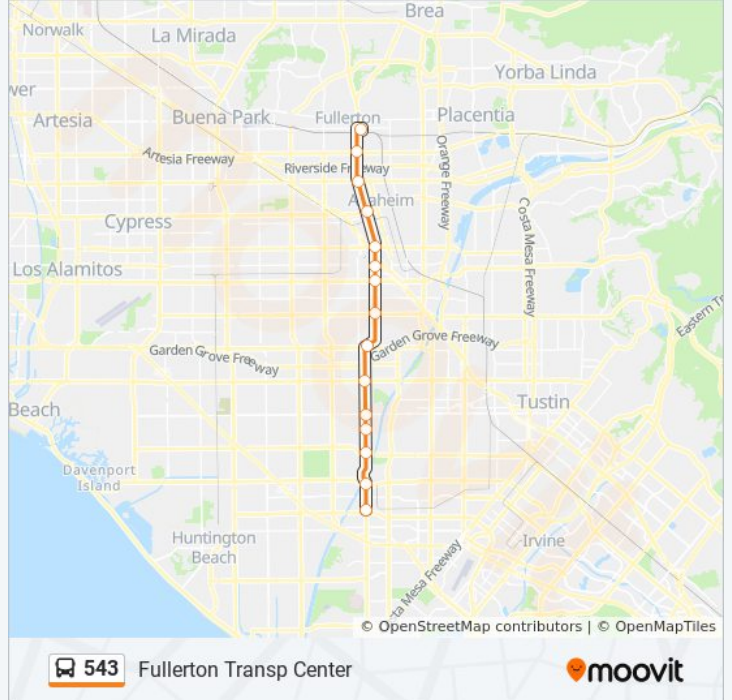

Direction: Fullerton Transp Center

15 stops

[VIEW LINE SCHEDULE](#)

- Harbor-Macarthur
- Harbor-Warner
- Harbor-Edinger
- Harbor-Mcfadden
- Harbor-1st
- Harbor-Westminster
- Harbor-Garden Grove
- Harbor-Chapman
- Harbor Blvd. NB @ Katella Ave.
- Harbor-East Shuttle Area
- Harbor-Ball
- Harbor-Lincoln
- Harbor-La Palma
- Harbor-Orangethorpe
- Fullerton Trans Ctr Dock 3

543 bus Info

Direction: Fullerton Transp Center

Stops: 15

Trip Duration: 55 min

Line Summary:

Direction: Santa Ana - Harbor and Macarthur

15 stops

[VIEW LINE SCHEDULE](#)

- Fullerton Trans Ctr Dock 3
- Harbor-Orangethorpe
- Harbor-La Palma
- Harbor-Lincoln
- Harbor-Ball
- Harbor Blvd at Disneyland
- Harbor Blvd. SB @ Katella Ave.
- Harbor-Chapman
- Harbor-Garden Grove
- Harbor-Westminster
- Harbor-1st
- Harbor-Mcfadden
- Harbor-Edinger
- Harbor-Warner
- Macarthur-Harbor

543 bus Info

Direction: Santa Ana - Harbor and Macarthur

Stops: 15

Trip Duration: 51 min

Line Summary:

543 bus time schedules and route maps are available in an offline PDF at moovitapp.com. Use the [Moovit App](#) to see live bus times, train schedule or subway schedule, and step-by-step directions for all public transit in Los Angeles.