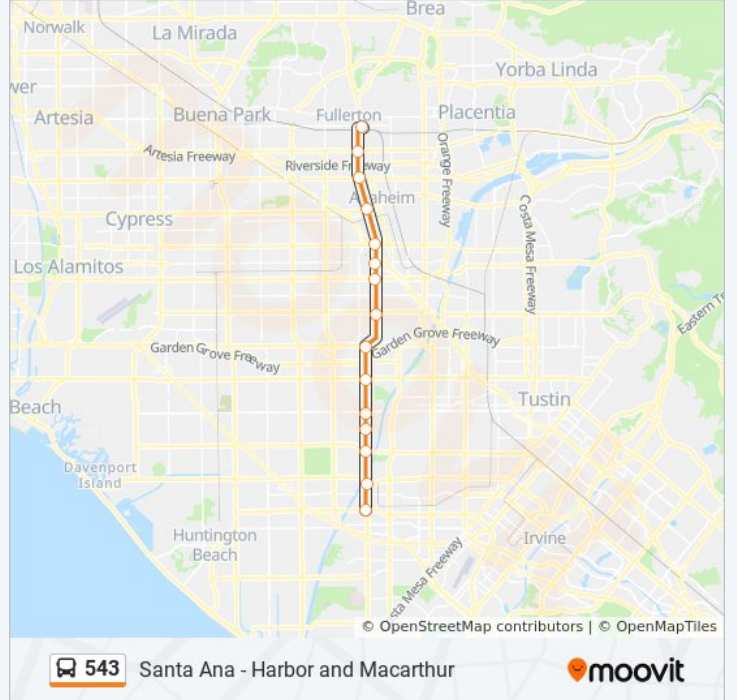

543 bus Info

Direction: Fullerton Transp Center

Stops: 15

Trip Duration: 55 min

Line Summary:

Direction: Santa Ana - Harbor and Macarthur

15 stops

[VIEW LINE SCHEDULE](#)

- Fullerton Trans Ctr Dock 3
- Harbor-Orangethorpe
- Harbor-La Palma
- Harbor-Lincoln
- Harbor-Ball
- Harbor Blvd at Disneyland
- Harbor Blvd. SB @ Katella Ave.
- Harbor-Chapman
- Harbor-Garden Grove
- Harbor-Westminster
- Harbor-1st
- Harbor-Mcfadden
- Harbor-Edinger
- Harbor-Warner
- Macarthur-Harbor

543 bus Time Schedule

Santa Ana - Harbor and Macarthur Route Timetable:

Sunday	Not Operational
Monday	5:04 AM - 7:01 PM
Tuesday	5:04 AM - 7:01 PM
Wednesday	5:04 AM - 7:01 PM
Thursday	5:04 AM - 7:01 PM
Friday	5:04 AM - 7:01 PM
Saturday	Not Operational

543 bus Info

Direction: Santa Ana - Harbor and Macarthur

Stops: 15

Trip Duration: 51 min

Line Summary:

543 bus time schedules and route maps are available in an offline PDF at moovitapp.com. Use the [Moovit App](#) to see live bus times, train schedule or subway schedule, and step-by-step directions for all public transit in Los Angeles.