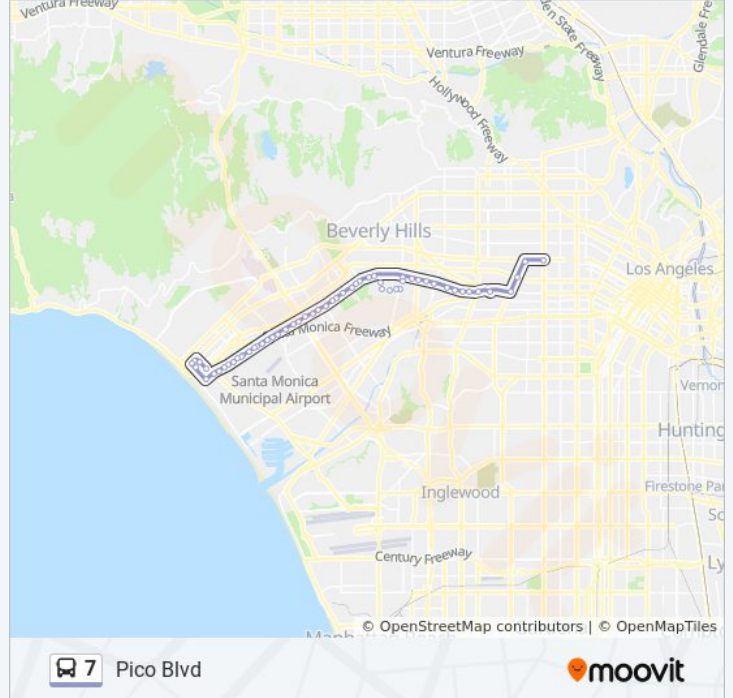

**7 bus Info**

**Direction:** Downtown SM

**Stops:** 56

**Trip Duration:** 66 min

**Line Summary:**

Pico WB & Roxbury Ns  
Pico WB & Century Park East FS  
Pico WB & Ave of the Stars Ns  
Pico WB & Motor FS  
Pico WB & Kerwood Ns  
Pico WB & Patricia Ns  
Pico WB & Prosser Ns  
Pico WB & Overland Ns  
Pico WB & Westwood Ns  
Pico WB & Veteran FS  
Pico WB & Sepulveda Ns (Sepulveda Station)  
Pico WB & Sawtelle Ns  
Pico WB & Gateway Ns  
Pico WB & Barrington Ns  
Pico WB & Bundy Ns  
Pico WB & Centinela Ns  
Pico WB & 33rd (Urban Ave) Ns  
Pico WB & Dorchester (30th) Ns  
Pico WB & Stewart FS  
Pico WB & 26th Ns  
Pico WB & Cloverfield Ns  
Pico WB & 21st Ns  
Pico WB & 20th Ns  
Pico WB & 18th Ns  
Pico WB & 14th Ns  
Pico WB & 12th Ns  
Pico WB & 10th Ns  
Pico WB & Lincoln FS  
4th NB & Pico FS  
4th NB & Broadway Ns (Downtown SM Station)  
Santa Monica EB & 4th FS  
Santa Monica EB & 6th Ns  
7th SB & Broadway Ns

**Direction: Wilshire/Western Station**

55 stops

[VIEW LINE SCHEDULE](#)

- 7th SB & Olympic Blvd Ns
- 4th SB & Santa Monica Place Co
- 4th SB & Civic Center MB
- Pico EB & 4th FS2
- Pico EB & Lincoln Ns
- Pico EB & 10th FS
- Pico EB & Euclid Ns
- Pico EB & 14th FS
- Pico EB & 18th FS
- Pico EB & 20th FS
- Pico EB & 23rd Ns
- Pico EB & Cloverfield FS
- Pico EB & 26th FS
- Pico EB & 28th Ns
- Pico EB & 30th Ns
- Pico EB & 33rd Ns
- Pico EB & Centinela FS
- Pico EB & Bundy Ns
- Pico EB & Barrington Ns
- Pico EB & Gateway Ns
- Pico EB & Sawtelle FS
- Pico EB & Sepulveda Ns (Sepulveda Station)
- Pico EB & Veteran Ns
- Pico EB & Westwood FS
- Pico EB & Overland FS
- Pico EB & Prosser Ns
- Pico EB & Patricia FS
- Pico EB & Kerwood Ns