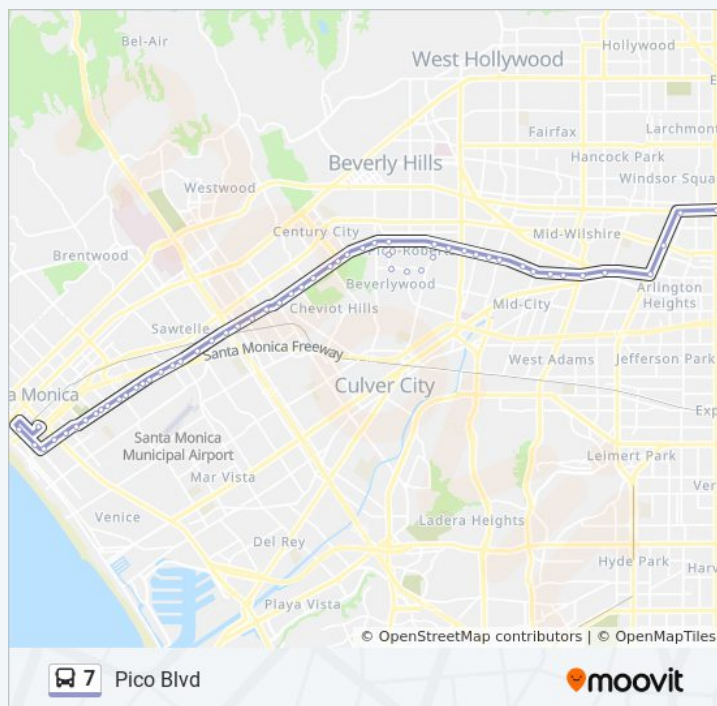

**Direction: Wilshire/Western Station**

55 stops

[VIEW LINE SCHEDULE](#)

- 7th SB & Olympic Blvd Ns
- 4th SB & Santa Monica Place Co
- 4th SB & Civic Center MB
- Pico EB & 4th FS2
- Pico EB & Lincoln Ns
- Pico EB & 10th FS
- Pico EB & Euclid Ns
- Pico EB & 14th FS
- Pico EB & 18th FS
- Pico EB & 20th FS
- Pico EB & 23rd Ns
- Pico EB & Cloverfield FS
- Pico EB & 26th FS
- Pico EB & 28th Ns
- Pico EB & 30th Ns
- Pico EB & 33rd Ns
- Pico EB & Centinela FS
- Pico EB & Bundy Ns
- Pico EB & Barrington Ns
- Pico EB & Gateway Ns
- Pico EB & Sawtelle FS
- Pico EB & Sepulveda Ns (Sepulveda Station)
- Pico EB & Veteran Ns
- Pico EB & Westwood FS
- Pico EB & Overland FS
- Pico EB & Prosser Ns
- Pico EB & Patricia FS
- Pico EB & Kerwood Ns

**7 bus Time Schedule**

Wilshire/Western Station Route Timetable:

Sunday	6:05 AM - 11:00 PM
Monday	5:20 AM - 11:00 PM
Tuesday	5:20 AM - 11:00 PM
Wednesday	5:20 AM - 11:00 PM
Thursday	5:20 AM - 11:00 PM
Friday	5:20 AM - 11:00 PM
Saturday	6:05 AM - 11:00 PM

**7 bus Info**

**Direction:** Wilshire/Western Station

**Stops:** 55

**Trip Duration:** 64 min

**Line Summary:**

Pico EB & Motor Ns  
Pico EB & Ave of the Stars Ns  
Pico EB & Century Park East Ns  
Pico EB & Roxbury Ns  
Pico EB & Beverwil FS  
Pico EB & Beverly Ns  
Beverly Dr SB & Cashio FS  
Monte Mar EB & Beverly Dr FS  
Bagley EB & Monte Mar FS  
Airdrome EB & Livonia Ns  
Robertson NB & Cashio Ns  
Pico EB & Robertson FS  
Pico EB & Sherbourne Ns  
Pico EB & LA Cienega FS  
Pico EB & Crescent Hts Ns  
Pico EB & Hi Point Ns  
Pico EB & Fairfax FS  
Pico EB & Curson Ns  
Pico EB & Hauser Ns  
Pico EB & Cochran Ns  
Pico EB & Redondo Ns  
Pico EB & LA Brea FS  
Pico EB & San Vicente FS  
Crenshaw / Pico  
Crenshaw / Olympic  
Wilshire / Crenshaw  
Western / Wilshire