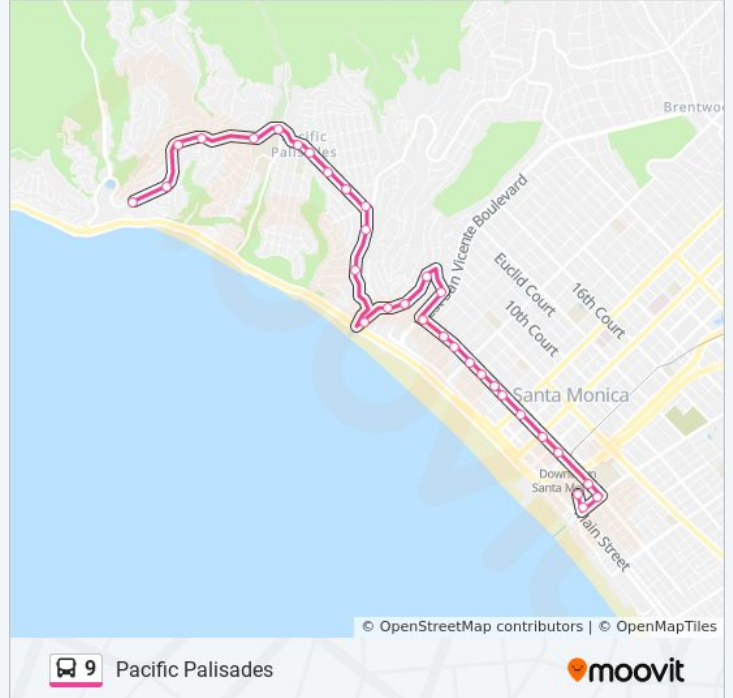

**Direction: Downtown SM**  
 32 stops  
[VIEW LINE SCHEDULE](#)

- Sunset / Marquez
- Sunset / Arno
- Sunset / Marquez
- Sunset / Bienvenida
- Sunset / El Medio
- Sunset / Temescal Canyon
- Sunset / via De LA Paz
- Sunset / Swarthmore
- Sunset / Carey
- Sunset / Drummond
- Sunset / Chautauqua
- Chautauqua SB & Borgos Ns
- Chautauqua SB & LA Cumbre Ns
- West Channel EB & Pacific Coast FS
- West Channel EB & Mesa Ns
- Entrada EB & Ocean Ns
- Entrada EB & Stassi Ns
- San Vicente WB & 7th FS
- 4th SB & San Vicente FS
- 4th SB & Marguerita FS
- 4th SB & Alta FS
- 4th SB & Montana FS

**9 bus Info**  
**Direction:** Downtown SM  
**Stops:** 32  
**Trip Duration:** 30 min  
**Line Summary:**

4th SB & Idaho FS

4th SB & Washington FS

4th SB & California Ns

4th SB & Wilshire FS

4th SB & Santa Monica FS

4th SB & Santa Monica Place Co

4th SB & Civic Center MB

Pico WB & 4th FS

Main NB & Pico FS

Main NB & Olympic Ns

### Direction: Pacific Palisades

30 stops

[VIEW LINE SCHEDULE](#)

Main NB & Olympic Ns

4th NB & Colorado FS (Downtown SM Station)

4th NB & Santa Monica Ns

4th NB & Arizona FS

4th NB & Wilshire Ns