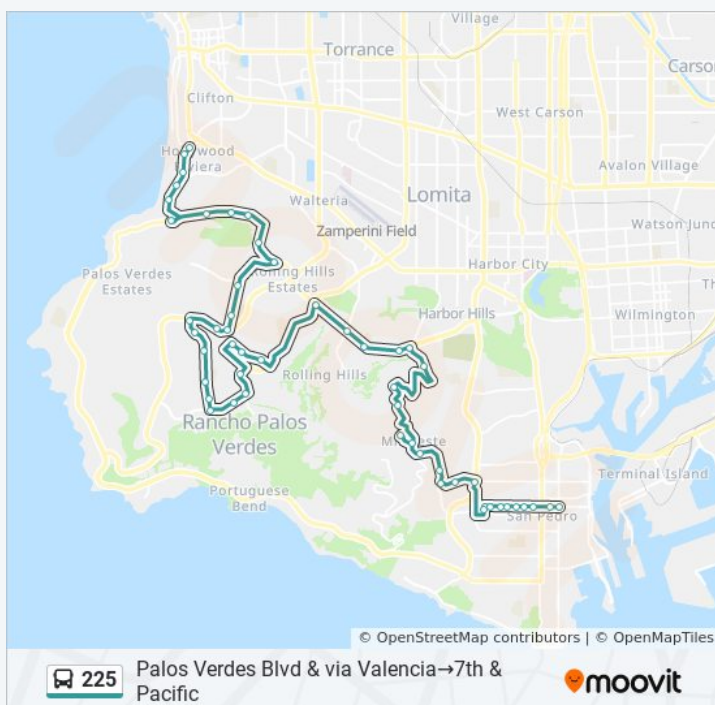

Averill Ave & 8th St

Weymouth / 9th

Weymouth / 7th

1st St & Western Ave

1st St & Miracosta St

1st St & Miraleste Dr

Miraleste Dr. at via Colinita

Miraleste Plaza

Direction: Palos Verdes Blvd & via Valencia→7th & Pacific

52 stops

[VIEW LINE SCHEDULE](#)

Palos Verdes at via Valencia
 Palos Verdes Blvd & Catalina Ave
 Palos Verdes Blvd Calle Miramar
 Palos Verdes Blvd & Calle Mayor
 Palos Verdes Blvd & Paseo De LA Playa
 Palos Verdes Dr. W. At Via Corta
 Palos Verdes Dr N & Paseo Del Campo
 Palos Verdes Dr N & via Colusa
 Palos Verdes Dr N & via Navajo
 Palos Verdes Dr N & via Campesina
 Pv Dr. North-Latigo Ln.
 Silver Spur Rd & Willow Wood Rd
 Pvpchs
 Hawthorne / Silver Spur
 Hawthorne / Indian Peak
 Highridge Rd & Hawthorne Blvd
 Highridge Rd & Hilltop Circle
 Highridge Rd & Armaga Springs Rd
 Highridge Rd & Whitley Collins Dr
 Highridge Rd & Scotwood Dr
 Crest Rd & Highridge Rd
 Crest Rd & Whittles Collins Dr

225 bus Time Schedule

Palos Verdes Blvd & via Valencia→7th & Pacific
 Route Timetable:

Sunday	Not Operational
Monday	8:35 AM - 6:26 PM
Tuesday	8:35 AM - 6:26 PM
Wednesday	8:35 AM - 6:26 PM
Thursday	8:35 AM - 6:26 PM
Friday	8:35 AM - 6:26 PM
Saturday	Not Operational

225 bus Info

Direction: Palos Verdes Blvd & via Valencia→7th & Pacific

Stops: 52

Trip Duration: 58 min

Line Summary:

Palos Verdes Blvd & via Valencia→7th & Pacific

Crest Rd & Crenshaw Blvd

Crenshaw Blvd & Crestridge