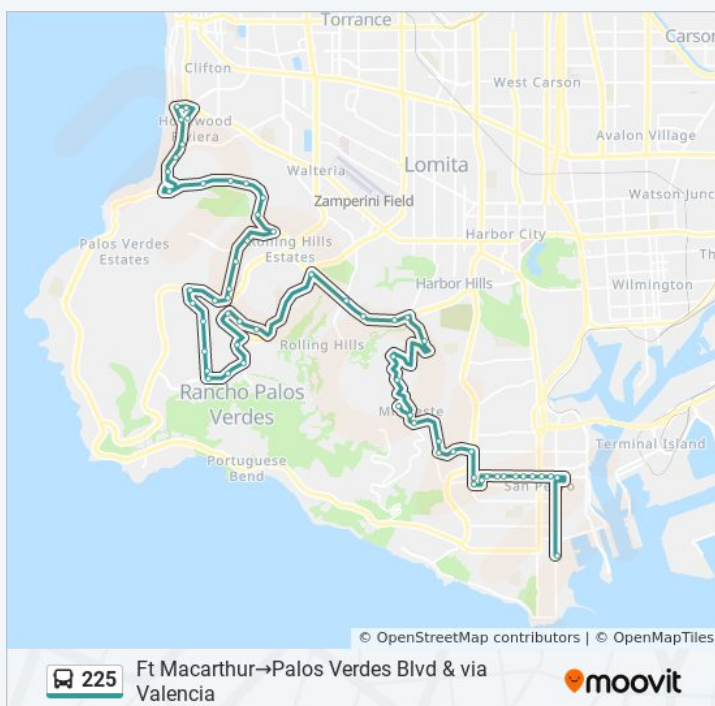

Palos Verdes Blvd & Calle Mayor
Palos Verdes Blvd Calle Miramar
Catalina Ave. at Elena Ave.
Catalina Ave. at Ave. I
Ave. I at Elena Ave.
Palos Verdes at via Valencia

Direction: Ft Macarthur→Palos Verdes Blvd & via Valencia

60 stops

[VIEW LINE SCHEDULE](#)

Ft Macarthur
Western & 25th
7th St. & Pacific Ave.
W 7th St & S Grand Ave
7th / Gaffey
7th / Cabrillo
W 7th St & S Meyler St
7th / Bandini
W 7th St & S Leland St
W 7th St & S Walker Ave
W 7th St & S Butte St
Averill Ave & 8th St
Weymouth / 9th
Weymouth / 7th
1st St & Western Ave
1st St & Miracosta St
1st St & Miraleste Dr
Miraleste Dr. at via Colinita
Miraleste Plaza
Miraleste Intermediate
Palos Verdes Dr E & via Canada
Rockinghorse

225 bus Time Schedule

Ft Macarthur→Palos Verdes Blvd & via Valencia
Route Timetable:

Sunday	Not Operational
Monday	6:20 AM
Tuesday	6:20 AM
Wednesday	6:20 AM
Thursday	6:20 AM
Friday	6:20 AM
Saturday	Not Operational

225 bus Info

Direction: Ft Macarthur→Palos Verdes Blvd & via Valencia

Stops: 60

Trip Duration: 89 min

Line Summary: