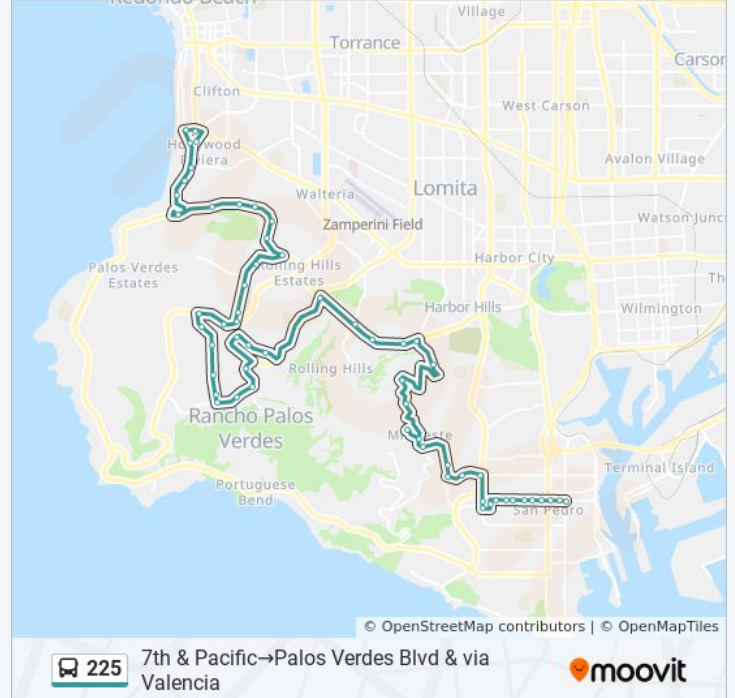

Averill Ave & 8th St

Weymouth / 9th

Weymouth / 7th

1st St & Western Ave

1st St & Miracosta St

1st St & Miraleste Dr

Miraleste Dr. at via Colinita

Miraleste Plaza

Hawthorne / Highdridge

Hawthorne / Indian Peak

Silver Spur Rd & Hawthorne Blvd

Pvphs

Silver Spur Rd & Elkmont Dr

Silver Spur Rd & Kingspine

Pv Dr. North-Latigo Ln.

Palos Verdes Dr N & via Campesina

Palos Verdes Dr N & Valmonte Plaza

Palos Verdes Dr N & via Navajo

Palos Verdes Dr N & via Colusa

Palos Verdes Dr N & via Alameda

Palos Verdes Dr. W. At Via Corta

Palos Verdes Blvd & Paseo De LA Playa

Palos Verdes Blvd & Calle Mayor
 Palos Verdes Blvd Calle Miramar
 Catalina Ave. at Elena Ave.
 Catalina Ave. at Ave. I
 Ave. I at Elena Ave.
 Palos Verdes at via Valencia

Direction: Ft Macarthur→Palos Verdes Blvd & via Valencia

60 stops

[VIEW LINE SCHEDULE](#)

Ft Macarthur
 Western & 25th
 7th St. & Pacific Ave.
 W 7th St & S Grand Ave
 7th / Gaffey
 7th / Cabrillo
 W 7th St & S Meyler St
 7th / Bandini
 W 7th St & S Leland St
 W 7th St & S Walker Ave
 W 7th St & S Butte St
 Averill Ave & 8th St
 Weymouth / 9th
 Weymouth / 7th
 1st St & Western Ave
 1st St & Miracosta St
 1st St & Miraleste Dr
 Miraleste Dr. at via Colinita
 Miraleste Plaza
 Miraleste Intermediate
 Palos Verdes Dr E & via Canada
 Rockinghorse