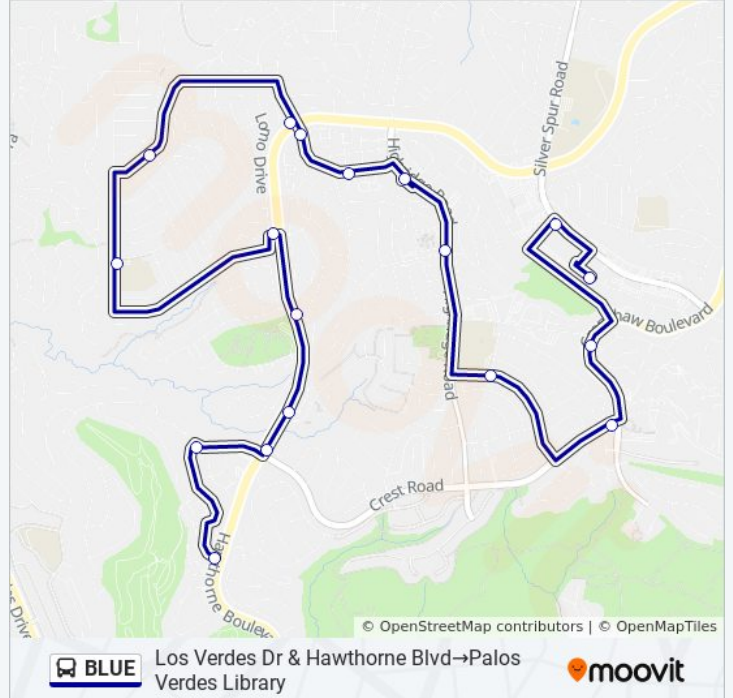

Stops: 2

Trip Duration: 3 min

Line Summary:

Direction: Los Verdes Dr & Hawthorne Blvd→Palos Verdes Library

18 stops

[VIEW LINE SCHEDULE](#)

- Los Verdes Dr & Hawthorne Blvd
- Esplendia & Crest Rd
- Hawthorne / Crest
- Hawthorne / Ocean Crest
- Hawthorne Blvd & Hesse Park
- Eddinghill Dr & Lomo Dr
- Golden Meadow & Purple Ridge & Vista Grande School
- Larkvale Dr & Trailriders Dr
- Hawthorne / Granvia Altamira
- Ridgegate Dr & Hawthorne
- Ridgegate Dr & Ridgecove Ct
- Highridge Rd & Hilltop Circle
- Highridge Rd & Armaga Springs Rd
- Northbay Rd & Whitley Collins Dr - Ridgecrest School
- Crest Rd & Crenshaw Blvd
- Crenshaw Blvd & Crestridge
- Crossfield Dr & Silver Spur Rd - Close Walk to

BLUE bus Info

Direction: Los Verdes Dr & Hawthorne Blvd→Palos Verdes Library

Stops: 18

Trip Duration: 25 min

Line Summary:

Pvphs

Palos Verdes Library

Direction: Northbay Rd. & Whitley Collins Dr.→Cloyden Rd & Dalton Rd - PV High School

26 stops

[VIEW LINE SCHEDULE](#)

Northbay Rd. & Whitley Collins Dr.

Highridge Rd & Whitley Collins Dr

Highridge Rd & Terrace Rd

Highridge Rd & Hilltop Circle

Ridgegate Dr & Ridgecove Ct

Hawthorne Blvd & 7-11 Store

Monero Dr & Hazelridge Dr

Larkvale Dr & Trailriders Dr

Golden Meadow & Purple Ridge & Vista Grande School

Hawthorne Blvd & Eddinghill Dr

Hawthorne / Dover Ridge

Hawthorne / Ocean Crest

Hawthorne / Crest

Hawthorne / Los Verdes