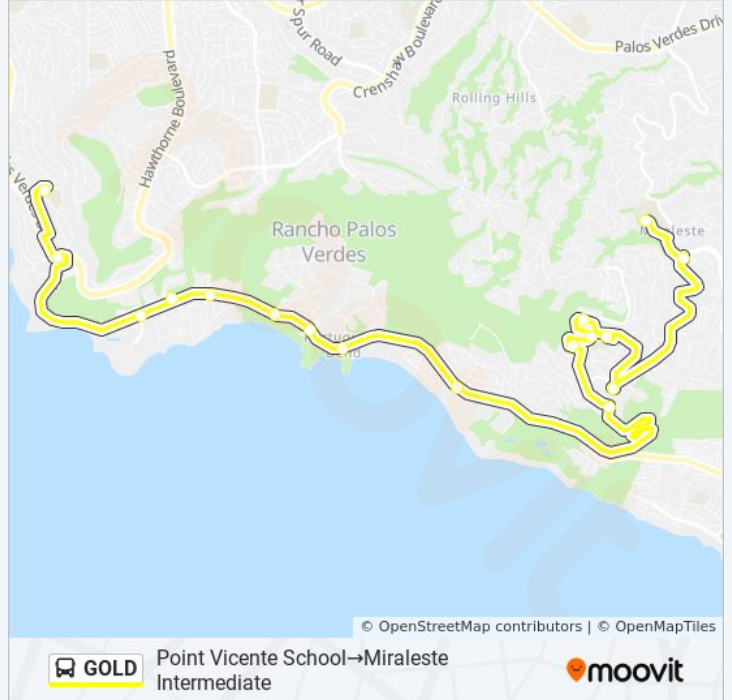

GOLD bus Info

Direction: Miraleste Intermediate→Point Vicente School

Stops: 17

Trip Duration: 35 min

Line Summary:

Direction: Point Vicente School → Miraleste Intermediate

17 stops

[VIEW LINE SCHEDULE](#)

GOLD bus Time Schedule

Point Vicente School → Miraleste Intermediate Route
Timetable:

Sunday	Not Operational
Monday	7:34 AM - 4:11 PM
Tuesday	7:34 AM - 4:11 PM
Wednesday	7:34 AM - 4:11 PM
Thursday	7:34 AM - 4:11 PM
Friday	7:34 AM - 4:11 PM
Saturday	Not Operational

GOLD bus Info

Direction: Point Vicente School → Miraleste Intermediate

Stops: 17

Trip Duration: 37 min

Line Summary:

Direction: Point Vicente School → Miraleste Plaza

16 stops

[VIEW LINE SCHEDULE](#)

GOLD bus Info

Direction: Point Vicente School → Miraleste Plaza

Stops: 16

Trip Duration: 33 min

Line Summary:

GOLD bus time schedules and route maps are available in an offline PDF at moovitapp.com. Use the [Moovit App](#) to see live bus times, train schedule or subway schedule, and step-by-step directions for all public transit in Los Angeles.