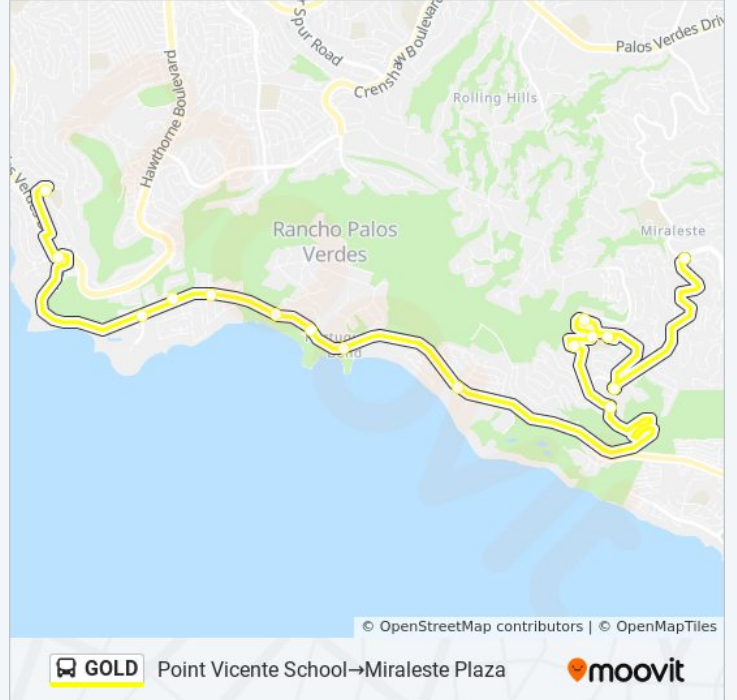

GOLD bus Info

Direction: Point Vicente School → Miraleste Intermediate

Stops: 17

Trip Duration: 37 min

Line Summary:

Direction: Point Vicente School → Miraleste Plaza

16 stops

[VIEW LINE SCHEDULE](#)

GOLD bus Time Schedule

Point Vicente School → Miraleste Plaza Route

Timetable:

Sunday	Not Operational
Monday	8:44 AM
Tuesday	8:44 AM
Wednesday	8:44 AM
Thursday	8:44 AM
Friday	8:44 AM
Saturday	Not Operational

GOLD bus Info

Direction: Point Vicente School → Miraleste Plaza

Stops: 16

Trip Duration: 33 min

Line Summary:

GOLD bus time schedules and route maps are available in an offline PDF at moovitapp.com. Use the [Moovit App](#) to see live bus times, train schedule or subway schedule, and step-by-step directions for all public transit in Los Angeles.