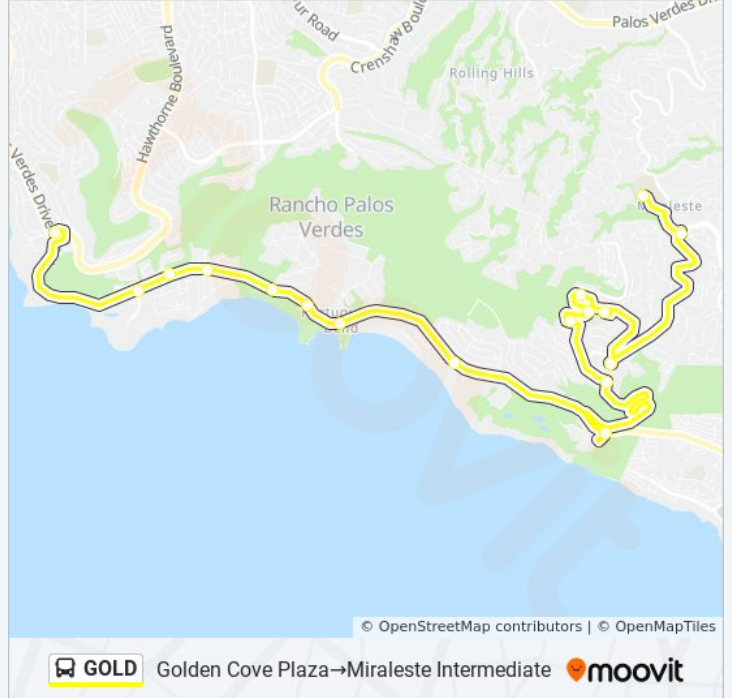

Use the Moovit App to find the closest GOLD bus station near you and find out when is the next GOLD bus arriving.

Direction: Golden Cove Plaza→Miraleste Intermediate

17 stops

[VIEW LINE SCHEDULE](#)

- Golden Cove Plaza
- Pv Dr. South-Salvation Army Site
- Pv Dr. South-Seahill Dr.
- Pv Dr. South-Barkentine Rd.
- Palos Verdes Dr S - Wayfarers Chapel Site
- Palos Verdes Dr S & Narcissa Dr
- Palos Verdes Dr S & Peppertree Dr
- Palos Verdes Dr S & Schooner Dr
- Palos Verdes Dr S & LA Rotonda Dr
- Palos Verdes Dr E & Ganado Dr
- 30714 Ganado Dr
- 30558 Ganado Dr
- Ganado Dr & Abrazo Dr
- Mira Catalina School
- Marymount College
- Miraleste Plaza
- Miraleste Intermediate

GOLD bus Time Schedule

Golden Cove Plaza→Miraleste Intermediate Route
Timetable:

Sunday	Not Operational
Monday	6:25 AM
Tuesday	6:25 AM
Wednesday	6:25 AM
Thursday	6:25 AM
Friday	6:25 AM
Saturday	Not Operational

GOLD bus Info

Direction: Golden Cove Plaza→Miraleste Intermediate

Stops: 17

Trip Duration: 32 min

Line Summary:

Direction: Miraleste Intermediate→Point Vicente School

17 stops

[VIEW LINE SCHEDULE](#)

GOLD bus Info

Direction: Miraleste Intermediate→Point Vicente School

Stops: 17

Trip Duration: 35 min

Line Summary:

Direction: Point Vicente School → Miraleste Intermediate

17 stops

[VIEW LINE SCHEDULE](#)