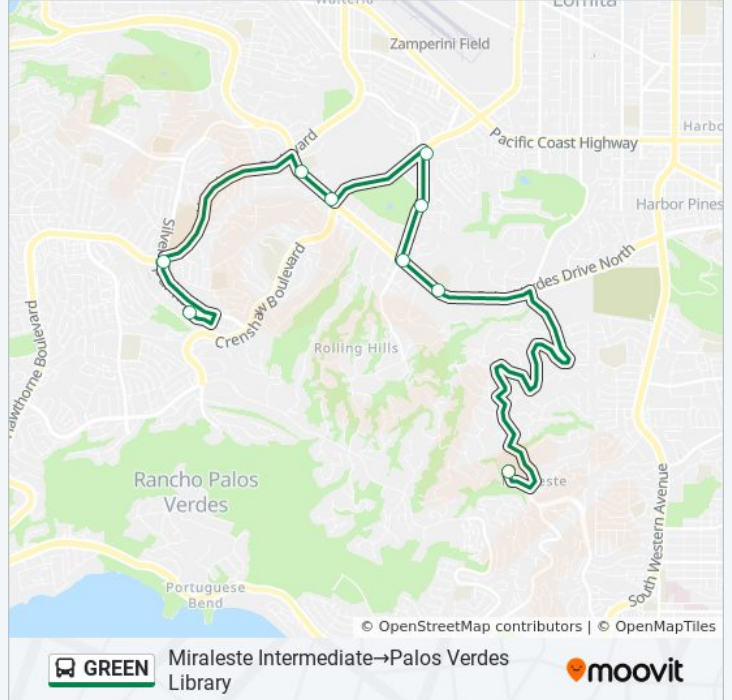

**GREEN bus Info**

**Direction:** Miraleste Intermediate → Miraleste Plaza

**Stops:** 2

**Trip Duration:** 1 min

**Line Summary:**

**Direction: Miraleste Intermediate→Palos Verdes Library**

9 stops

[VIEW LINE SCHEDULE](#)

Miraleste Intermediate

Dapplegray School

Palos Verdes Dr N & Rolling Hills Rd - Kellys Corner

Rolling Hills Rd & Shadow Ln

Rolling Hills Rd & Crenshaw

Palos Verdes Dr N & Crenshaw Blvd - Rhe City Hall

Rancho Vista School

Silver Spur Rd & Hawthorne Blvd - Pvphs Short Walk

Palos Verdes Library

**GREEN bus Time Schedule**

Miraleste Intermediate→Palos Verdes Library Route  
Timetable:

Sunday	Not Operational
Monday	Not Operational
Tuesday	3:05 PM
Wednesday	3:05 PM
Thursday	3:05 PM
Friday	3:05 PM
Saturday	Not Operational

**GREEN bus Info**

**Direction:** Miraleste Intermediate→Palos Verdes Library

**Stops:** 9

**Trip Duration:** 47 min

**Line Summary:**

**Direction: Miraleste Intermediate→Ridgecrest School**

12 stops

[VIEW LINE SCHEDULE](#)