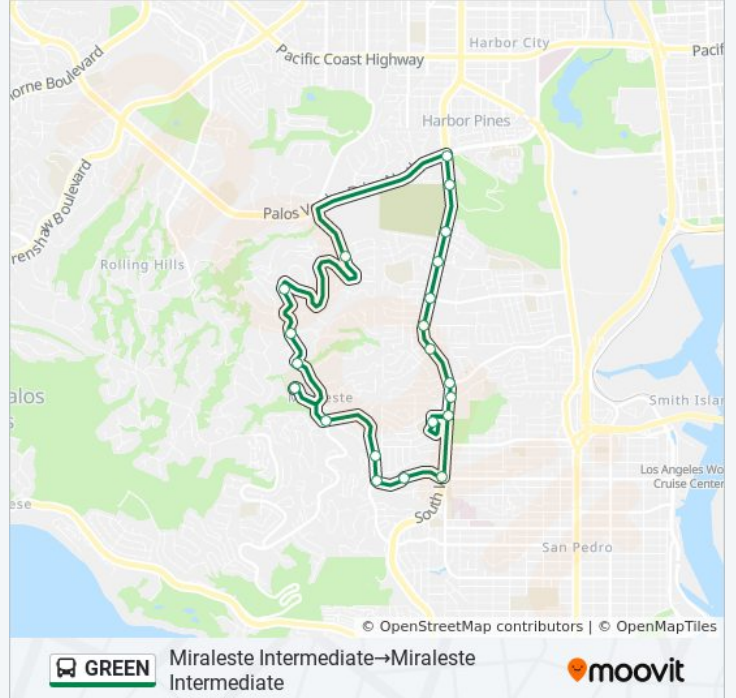

### Direction: Miraleste Intermediate→Miraleste Intermediate

22 stops

[VIEW LINE SCHEDULE](#)

- Miraleste Intermediate
- Miraleste Library
- Rockinghorse
- Bronco
- Conestoga
- Western Ave & Palos Verdes Dr N
- Peninsula Verde
- J. Montgomery
- Avenida Aprenda
- Delasonde
- Toscanini Dr.
- Caddington Drive
- Trudie
- Park Plaza
- Western / Crestwood
- General St & Bernice Dr
- 1st St & Western Ave

### GREEN bus Info

**Direction:** Miraleste Intermediate→Miraleste Intermediate

**Stops:** 22

**Trip Duration:** 27 min

**Line Summary:**

1st St & Miracosta St

1st St & Miraleste Dr

Miraleste Dr. at via Colinita

Miraleste Plaza

Miraleste Intermediate

**Direction: Miraleste Intermediate → Miraleste Plaza**

2 stops

[VIEW LINE SCHEDULE](#)

Miraleste Intermediate

Miraleste Plaza

**GREEN bus Time Schedule**

**GREEN bus Info**

**Direction:** Miraleste Intermediate → Miraleste Plaza

**Stops:** 2

**Trip Duration:** 1 min

**Line Summary:**

**Direction: Miraleste Intermediate→Palos Verdes Library**

9 stops

[VIEW LINE SCHEDULE](#)