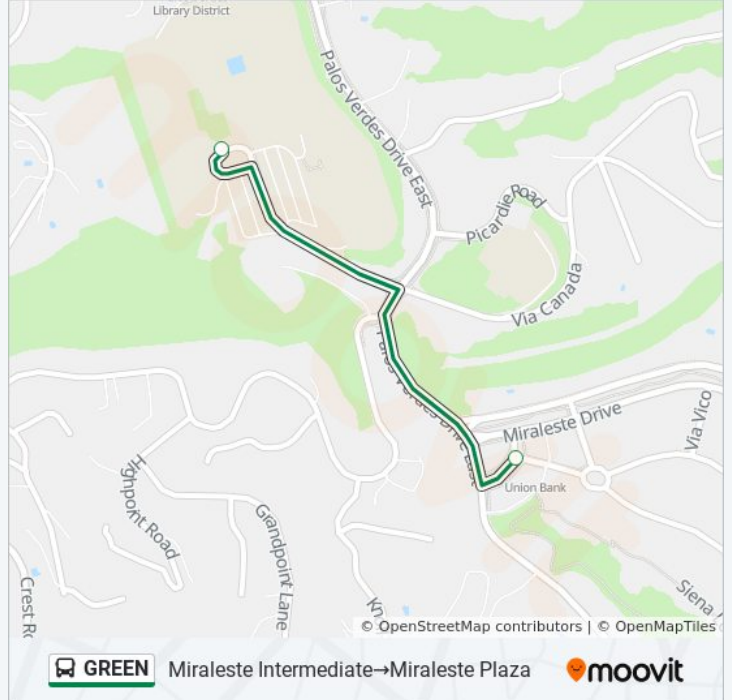

Miraleste Plaza

Miraleste Intermediate

**Direction: Miraleste Intermediate → Miraleste Plaza**

2 stops

[VIEW LINE SCHEDULE](#)

Miraleste Intermediate

Miraleste Plaza

**GREEN bus Time Schedule**

Miraleste Intermediate → Miraleste Plaza Route

Timetable:

Sunday	Not Operational
Monday	3:10 PM
Tuesday	3:05 PM - 3:10 PM
Wednesday	3:05 PM - 3:10 PM
Thursday	3:05 PM - 3:10 PM
Friday	3:05 PM - 3:10 PM
Saturday	Not Operational

**GREEN bus Info**

**Direction:** Miraleste Intermediate → Miraleste Plaza

**Stops:** 2

**Trip Duration:** 1 min

**Line Summary:**

**Direction: Miraleste Intermediate→Palos Verdes Library**

9 stops

[VIEW LINE SCHEDULE](#)