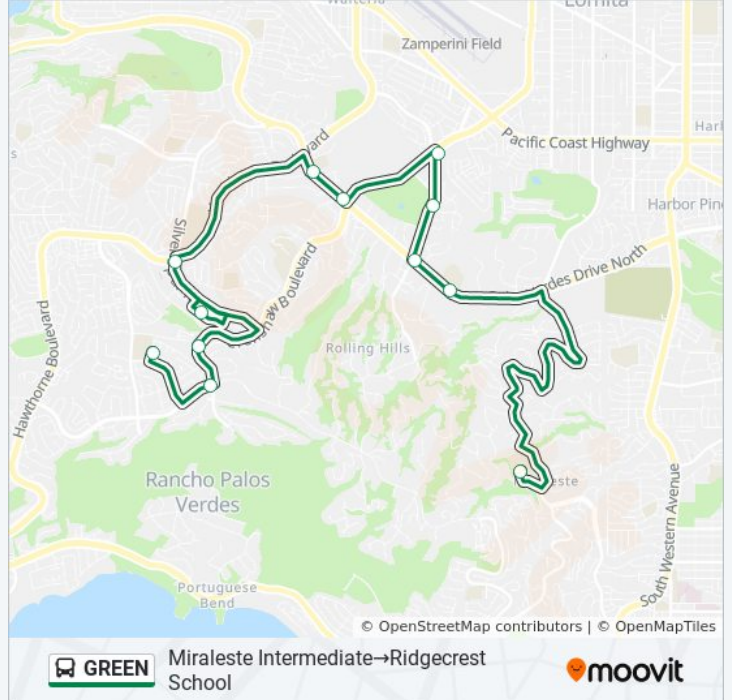

Silver Spur Rd & Hawthorne Blvd - Pvphs Short Walk

Palos Verdes Library

Crenshaw Blvd & Crestridge

Crest Rd. & Crenshaw Blvd.

Ridgecrest School

**GREEN bus Time Schedule**

Miraleste Intermediate→Ridgecrest School Route  
Timetable:

Sunday	Not Operational
Monday	2:11 PM
Tuesday	Not Operational
Wednesday	Not Operational
Thursday	Not Operational
Friday	Not Operational
Saturday	Not Operational

**GREEN bus Info**

**Direction:** Miraleste Intermediate→Ridgecrest School

**Stops:** 12

**Trip Duration:** 39 min

**Line Summary:**

**Direction: Miraleste Plaza→Palos Verdes Library**

18 stops

[VIEW LINE SCHEDULE](#)

- Miraleste Plaza
- Miraleste Dr. & via Colinita
- Western/Park Plaza
- Western-Trudi
- Western/Caddington Dr.
- Western/Delasonde Dr.
- Palos Verdes Dr N & Monticello
- P.V. Dr. North/East
- Palos Verdes Dr N & Dapplegray Lane
- Dapplegray School
- Palos Verdes Dr N & Rolling Hills Rd - Kellys Corner
- Rolling Hills Rd & Shadow Ln
- Rolling Hills Rd & Crenshaw
- Palos Verdes Dr N & Crenshaw Blvd - Rhe City Hall
- Rancho Vista School
- Blackhorse Rd & Hawthorne Blvd
- Silver Spur Rd & Hawthorne Blvd - Pvpchs Short

**GREEN bus Info**

**Direction:** Miraleste Plaza→Palos Verdes Library

**Stops:** 18

**Trip Duration:** 35 min

**Line Summary:**

Walk

Palos Verdes Library

**Direction: Miraleste Plaza→Ridgecrest School**