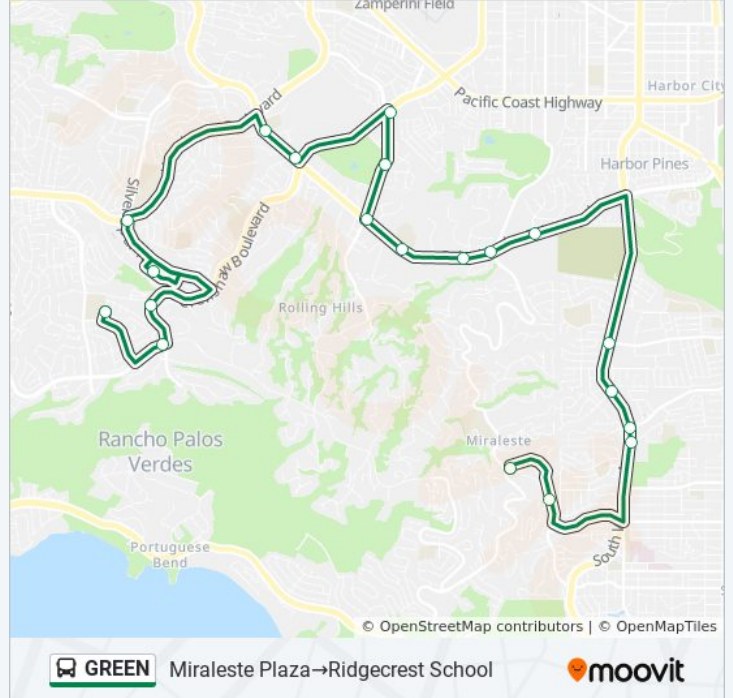

20 stops

[VIEW LINE SCHEDULE](#)

- Miraleste Plaza
- Miraleste Dr. & via Colinita
- Western/Park Plaza
- Western-Trudi
- Western/Caddington Dr.
- Western/Delasonde Dr.
- Palos Verdes Dr N & Monticello
- P.V. Dr. North/East
- Palos Verdes Dr N & Dapplegray Lane
- Dapplegray School
- Palos Verdes Dr N & Rolling Hills Rd - Kellys Corner
- Rolling Hills Rd & Shadow Ln
- Rolling Hills Rd & Crenshaw
- Palos Verdes Dr N & Crenshaw Blvd - Rhe City Hall
- Rancho Vista School
- Silver Spur Rd & Hawthorne Blvd - Pvphs Short Walk
- Palos Verdes Library

**GREEN bus Time Schedule**

Miraleste Plaza→Ridgecrest School Route

Timetable:

Sunday	Not Operational
Monday	7:32 AM - 3:58 PM
Tuesday	7:32 AM - 3:58 PM
Wednesday	7:32 AM - 3:58 PM
Thursday	7:32 AM - 3:58 PM
Friday	7:32 AM - 3:58 PM
Saturday	Not Operational

**GREEN bus Info**

**Direction:** Miraleste Plaza→Ridgecrest School

**Stops:** 20

**Trip Duration:** 39 min

**Line Summary:**

Crenshaw Blvd & Crestridge

Crest Rd. & Crenshaw Blvd.

Ridgecrest School

**Direction: Miraleste Plaza→Western Ave & Delasonde Dr**

6 stops

[VIEW LINE SCHEDULE](#)

Miraleste Plaza

Miraleste Dr. & via Colinita

Western/Park Plaza

Western-Trudi

Western/Caddington Dr.