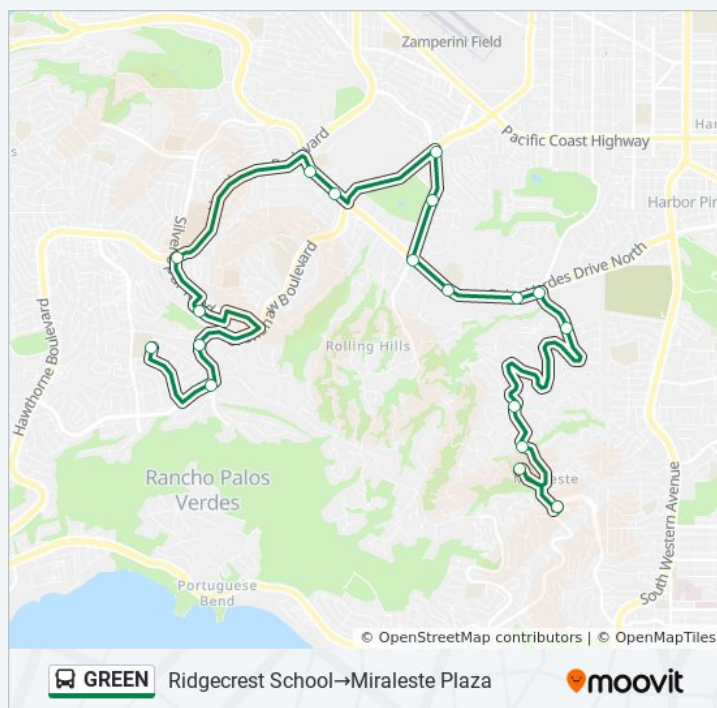

### GREEN bus Info

**Direction:** Ridgecrest School→Miraleste Plaza

**Stops:** 18

**Trip Duration:** 42 min

**Line Summary:**

**Direction: Western Ave & Palos Verdes Dr N→Miraleste Intermediate**

17 stops

[VIEW LINE SCHEDULE](#)