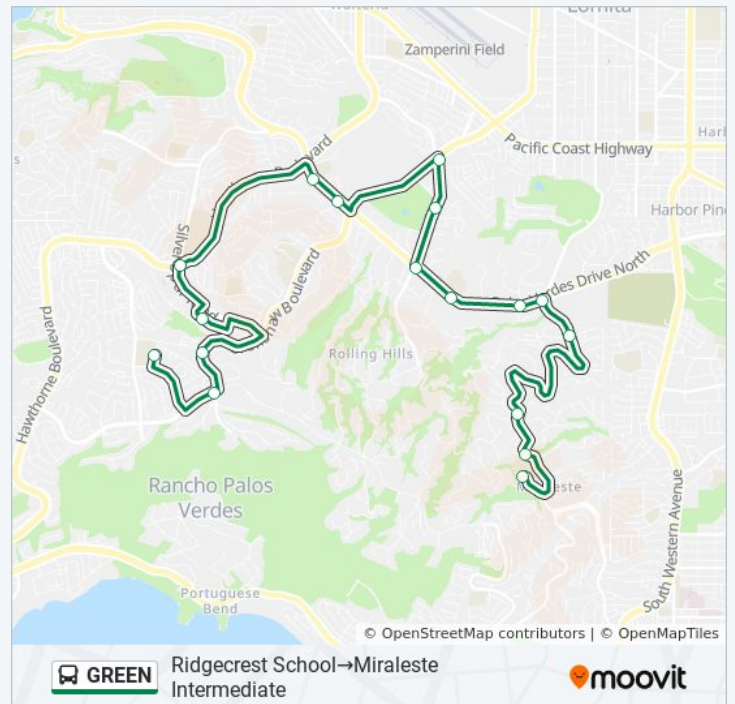

17 stops

[VIEW LINE SCHEDULE](#)

- Ridgecrest School
- Crest Rd & Crenshaw Blvd
- Crenshaw Blvd & Crestridge
- Palos Verdes Library
- Silve Spur Rd & Hawthorne Blvd - Pvpchs Short Walk
- Rancho Vista School
- Palos Verdes Dr N & Academy Rd
- Rolling Hills Rd & Crenshaw
- Rolling Hills Rd & Shadow Ln
- Pv Dr. North/Portuguese Bend Rd.
- Dapplegray School
- Palos Verdes Dr N & Dapplegray Lane
- Palos Verdes Dr N & East
- Palos Verdes Dr E & Harbor Sight Dr
- Palos Verdes Dr E & Mustang Rd
- Miraleste Library
- Miraleste Intermediate

**GREEN bus Time Schedule**

Ridgecrest School→Miraleste Intermediate Route  
Timetable:

Sunday	Not Operational
Monday	2:00 PM
Tuesday	Not Operational
Wednesday	Not Operational
Thursday	Not Operational
Friday	Not Operational
Saturday	Not Operational

**GREEN bus Info**

**Direction:** Ridgecrest School→Miraleste Intermediate

**Stops:** 17

**Trip Duration:** 41 min

**Line Summary:**

 Ridgecrest School→Miraleste Intermediate

**Direction: Ridgecrest School→Miraleste Plaza**

18 stops

[VIEW LINE SCHEDULE](#)

- Ridgecrest School
- Crest Rd & Crenshaw Blvd
- Crenshaw Blvd & Crestridge

**GREEN bus Time Schedule**

Ridgecrest School→Miraleste Plaza Route  
Timetable:

Sunday	Not Operational
Monday	8:12 AM - 4:37 PM
Tuesday	8:12 AM - 4:37 PM