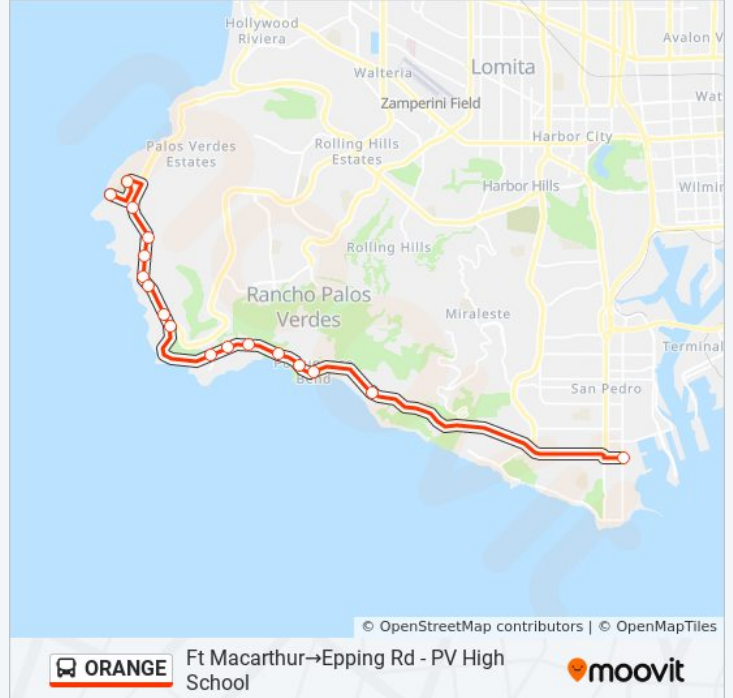

Trip Duration: 55 min

Line Summary:

[ORANGE bus Line Map](#)

Ganado Dr & Abrazo Dr

Mira Catalina School

Marymount College

Miraleste Plaza

Miraleste Dr. & via Colinita

ORANGE bus Info

Direction: Ft Macarthur→Epping Rd - PV High School

Stops: 28

Trip Duration: 50 min

Line Summary:

Palos Verdes Dr W & Berry Hill Dr

Palos Verdes Dr W & via Lorado

Palos Verdes Dr W & via De LA Guerra Dr

Paseo Lunado Dr

Palos Verdes Dr W & via Carillo

Cloyden Rd & Dalton Rd - PV High School

Epping Rd - PV High School

Direction: Palos Verdes Dr N & Peninsula Verde→Epping Rd - PV High School

36 stops

[VIEW LINE SCHEDULE](#)