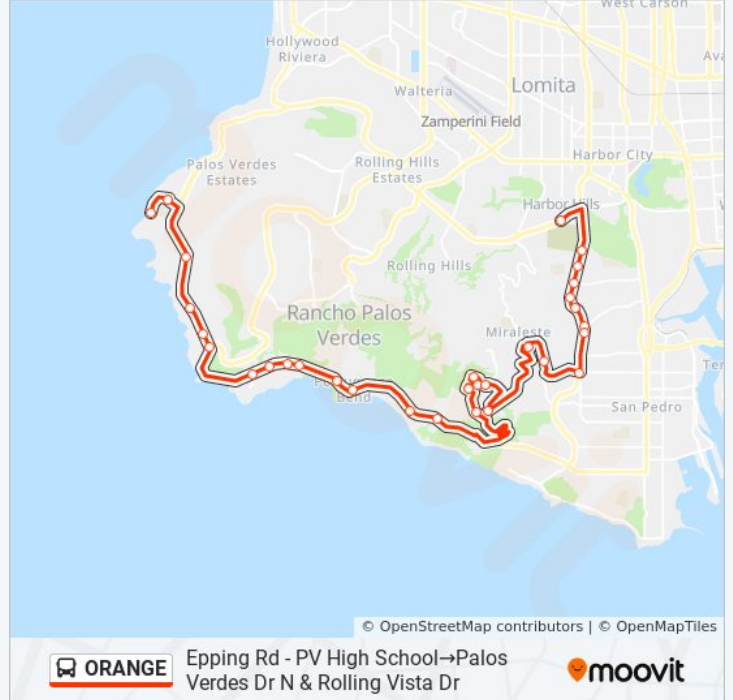

ORANGE bus Info

Direction: Epping Rd - PV High School→Palos Verdes Dr N & Rolling Vista Dr

Stops: 30

Trip Duration: 50 min

Line Summary:

Marymount College

Miraleste Plaza

Miraleste Dr. & via Colinita

Western/Park Plaza

Western-Trudi

Western/Caddington Dr.

Western Ave & Toscanini Dr

Western/Delasonde Dr.

Western / Avenida Aprenda

J. Montgomery

Palos Verdes Dr N & Rolling Vista Dr

Direction: Epping Rd - PV High School -> Western & 25th

25 stops

[VIEW LINE SCHEDULE](#)

Epping Rd - PV High School

Cloyden Rd & Dalton Rd - PV High School

Paseo Lunado Dr

Palos Verdes Dr W & Calle Endratero