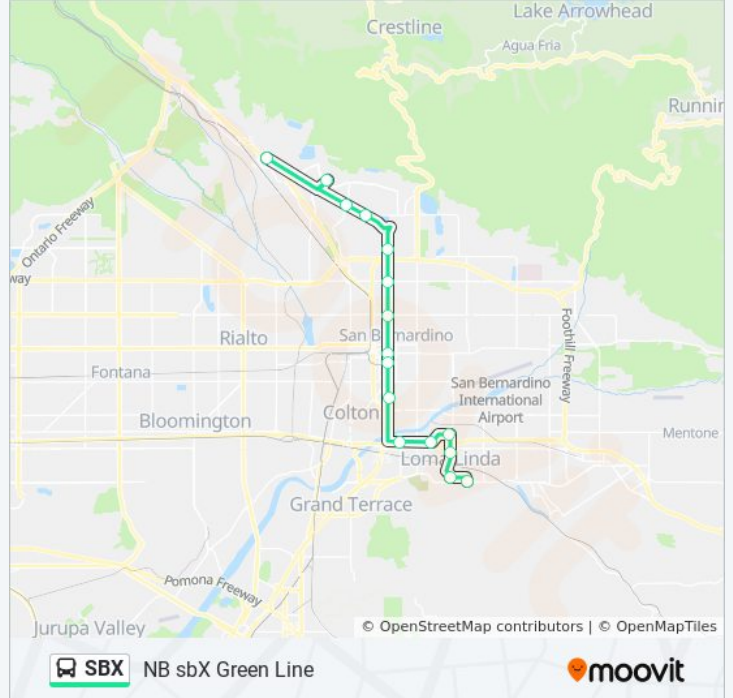

Direction: SB sbX Green Line

16 stops

[VIEW LINE SCHEDULE](#)

- SbX- Kendall and Palm
- SbX- California State Uni
- SbX- Kendall@Little Mountain SB FS
- SbX- Kendall@Shandin Hills SB FS
- SbX- E St@Marshall SB Ns
- SbX- E St @ Highland SB Ns
- E St at Baseline
- Xe St @ Court Sb FS
- SbX- E St @ Rialto SB FS
- SbX- E St@Inland Center Mall SB Mid
- Hospitality at Hunts
- SbX- Hospitality @ Carnegie SB FS
- SbX- Hospitality @ Tippecanoe SB Ns
- SbX - Anderson @ Redlands SB FS
- Anderson at Prospect
- Xv A Hospital

SBX bus Time Schedule

SB sbX Green Line Route Timetable:

Sunday	Not Operational
Monday	5:00 AM - 9:33 PM
Tuesday	5:00 AM - 9:33 PM
Wednesday	5:00 AM - 9:33 PM
Thursday	5:00 AM - 9:33 PM
Friday	5:00 AM - 9:33 PM
Saturday	6:53 AM - 8:13 PM

SBX bus Info

Direction: SB sbX Green Line

Stops: 16

Trip Duration: 57 min

Line Summary: