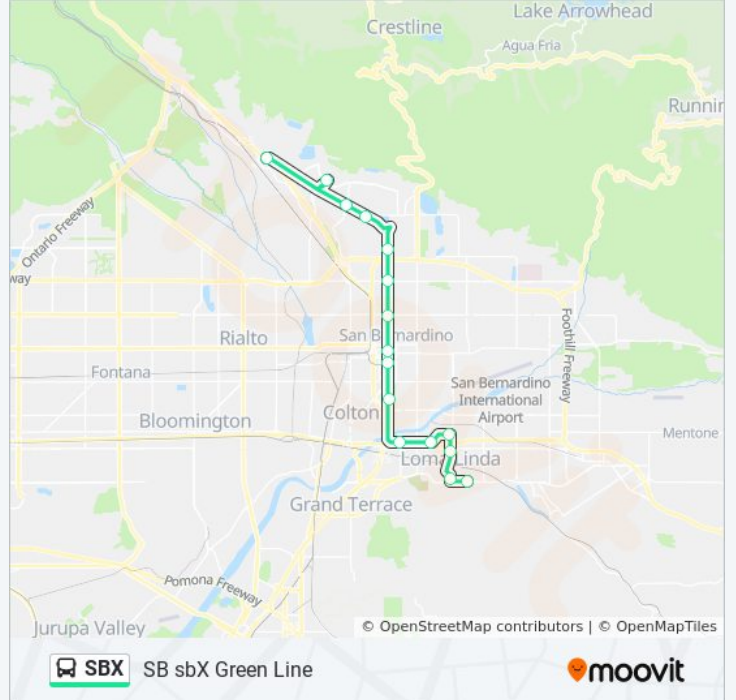

**SBX bus Info**

**Direction:** SB sbX Green Line

**Stops:** 16

**Trip Duration:** 57 min

**Line Summary:**

SBX bus time schedules and route maps are available in an offline PDF at [moovitapp.com](https://moovitapp.com). Use the [Moovit App](#) to see live bus times, train schedule or subway schedule, and step-by-step directions for all public transit in Los Angeles.