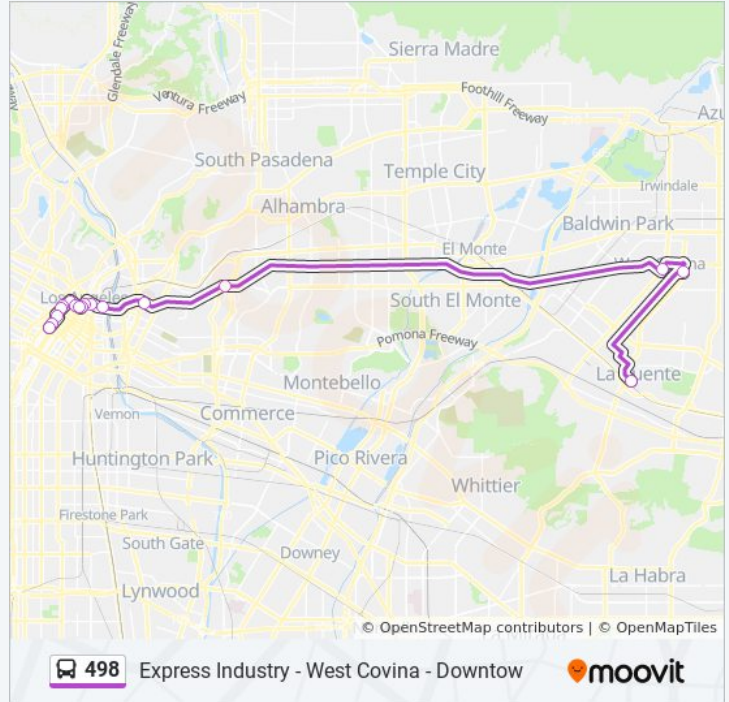

Direction: East: West Covina

13 stops

[VIEW LINE SCHEDULE](#)

Figueroa St and 9th St E

Figueroa St and 8th St E

Figueroa St and 7th St E

Figueroa St and 5th St E

Figueroa St and 3rd St E

498 bus Info

Direction: East: West Covina

Stops: 13

Trip Duration: 55 min

Line Summary:

 [498 bus Line Map](#)

Direction: West: Downtown Los Angeles

15 stops

[VIEW LINE SCHEDULE](#)

Sunset Ave and Robert O Young

Cal State LA W

Los Angeles General Medical Center W

Patsaouras Plaza Busway Station W

Arcadia St and Los Angeles St W

498 bus Time Schedule

West: Downtown Los Angeles Route Timetable:

Not Operational

498 bus Info

Direction: West: Downtown Los Angeles

Stops: 15

Trip Duration: 51 min

Line Summary:

498 bus time schedules and route maps are available in an offline PDF at moovitapp.com. Use the [Moovit App](#) to see live bus times, train schedule or subway schedule, and step-by-step directions for all public transit in Los Angeles.