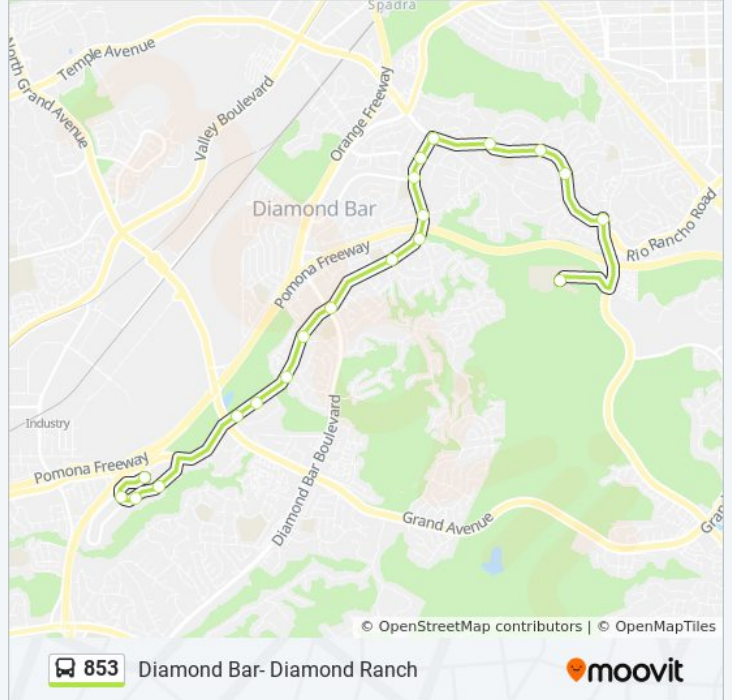

 853

Diamond Bar- Diamond Ranch

[Get The App](#)

The 853 bus line (Diamond Bar- Diamond Ranch) has 2 routes. For regular weekdays, their operation hours are:  
 (1) North: Diamond Ranch High School: 7:30 AM - 2:40 PM (2) South: Diamond Bar via Golden Springs: 7:25 AM - 3:45 PM

Use the Moovit App to find the closest 853 bus station near you and find out when is the next 853 bus arriving.

**Direction: North: Diamond Ranch High School**

20 stops

[VIEW LINE SCHEDULE](#)

- Gateway Center Dr and Golden Springs Dr
- Gateway Center Dr and Valley Vista Dr E
- Copley Dr and Diamond Bar City Hall E
- Copley Dr and Golden Springs Dr
- Golden Springs Dr and Grand Ave N
- Golden Springs Dr and Racquet Club Dr N
- Golden Springs Dr and Golden Prados Dr N
- Golden Springs Dr and Sabana Dr
- Golden Springs Dr and Diamond Bar Blvd N
- Golden Springs Dr and Ballena Dr N
- Golden Springs Dr and Carpio Dr N
- Golden Springs Dr and Sylvan Glen Rd N
- Golden Springs Dr and Sunset Crossing Rd
- Golden Springs Dr and High Knob Rd N
- Avenida Rancheros and Golden Springs Dr
- Avenida Rancheros and Santa Clara Dr N
- Santa Clara Dr and Village Loop Rd N
- Village Loop Rd and Old Wood Rd N
- Village Loop Rd and Phillips Ranch Rd N
- Diamond Ranch High School

**853 bus Info**

**Direction:** North: Diamond Ranch High School

**Stops:** 20

**Trip Duration:** 30 min

**Line Summary:**

**Direction: South: Diamond Bar via Golden Springs**

19 stops

[VIEW LINE SCHEDULE](#)

**853 bus Info**

**Direction:** South: Diamond Bar via Golden Springs

**Stops:** 19

**Trip Duration:** 28 min

**Line Summary:**

853 bus time schedules and route maps are available in an offline PDF at [moovitapp.com](https://moovitapp.com). Use the [Moovit App](#) to see live bus times, train schedule or subway schedule, and step-by-step directions for all public transit in Los Angeles.