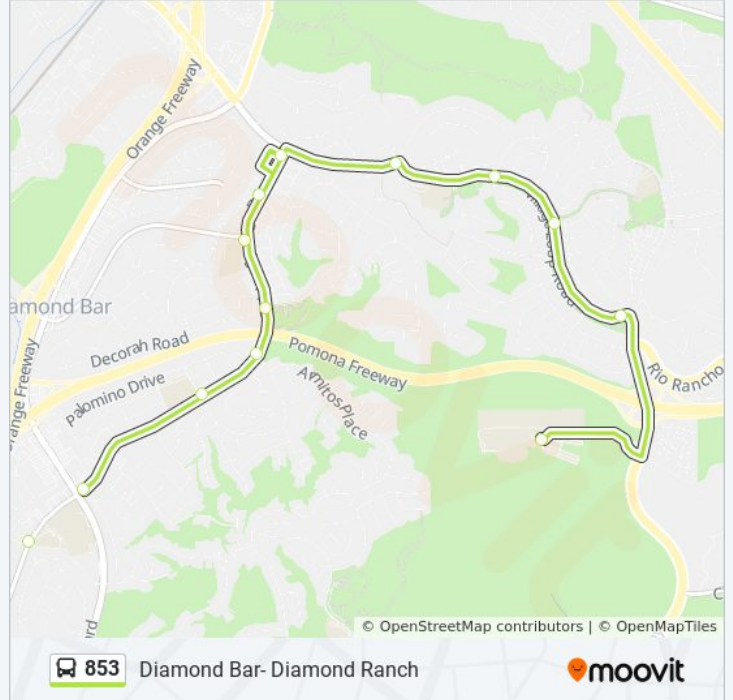

**853 bus Info**

**Direction:** North: Diamond Ranch High School

**Stops:** 20

**Trip Duration:** 30 min

**Line Summary:**

**Direction: South: Diamond Bar via Golden Springs**

19 stops

[VIEW LINE SCHEDULE](#)

- Diamond Ranch High School
- Village Loop Rd and Phillips Ranch Rd W
- Village Loop Rd and Old Wood Rd
- Santa Clara Dr and Village Loop Rd S
- Avenida Rancheros and Los Felis Dr S
- Golden Springs Dr and Temple Ave S
- Golden Springs Dr and High Knob Rd S
- Golden Springs Dr and Sunset Crossing Rd
- Golden Springs Dr and Sylvan Glen Rd S
- Golden Springs Dr and Carpio Dr S
- Golden Springs Dr and Ballena Dr S
- Golden Springs Dr and Diamond Bar Blvd S
- Golden Springs Dr and Sabana Dr S
- Golden Springs Dr and Golden Prados Dr S
- Golden Springs Dr and Racquet Club Dr S
- Gateway Center Dr and Golden Springs Dr
- Gateway Center Dr and Valley Vista Dr E
- Copley Dr and Diamond Bar City Hall E

**853 bus Time Schedule**

South: Diamond Bar via Golden Springs Route

Timetable:

Sunday	Not Operational
Monday	7:25 AM - 3:45 PM
Tuesday	7:25 AM - 3:45 PM
Wednesday	7:25 AM - 3:45 PM
Thursday	7:25 AM - 3:45 PM
Friday	8:20 AM - 3:15 PM
Saturday	Not Operational

**853 bus Info**

**Direction:** South: Diamond Bar via Golden Springs

**Stops:** 19

**Trip Duration:** 28 min

**Line Summary:**

853 bus time schedules and route maps are available in an offline PDF at [moovitapp.com](https://moovitapp.com). Use the [Moovit App](#) to see live bus times, train schedule or subway schedule, and step-by-step directions for all public transit in Los Angeles.