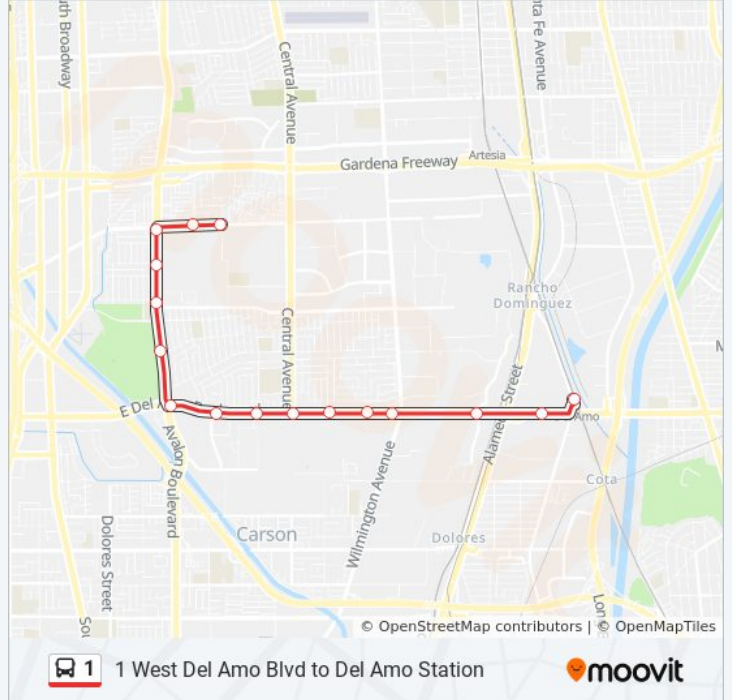

- Del Amo Station Bay 4
- 2727 Del Amo Blvd N
- Del Amo & Rancho Way NW WB
- Del Amo & Wilmington NW
- Del Amo / Alvo
- Del Amo / Tajauta
- Del Amo / Central
- Del Amo & Tillman NW
- Del Amo / Leapwood
- Avalon & Del Amo
- Avalon / Elsmere
- Avalon / 189th
- Avalon & 184th NE
- Victoria / Avalon
- Victoria / Rainsbury
- Victoria & Birchknoll NW
- Victoria / Tamcliff

1 bus Info
Direction: 1 West Del Amo Blvd to Csudh
Stops: 17
Trip Duration: 16 min
Line Summary:

Direction: 1 West Del Amo Blvd to Del Amo Station

16 stops

[VIEW LINE SCHEDULE](#)

- Victoria / Tamcliff
- Victoria / Rainsbury
- Avalon & Victoria SW
- Avalon & 184th SW
- Avalon & 189th SW
- Avalon / Elsmere
- Del Amo / Avalon
- Del Amo / Leapwood
- Del Amo / Tillman
- Del Amo / Central
- Del Amo & Tajauta SE
- Del Amo & Alvo SE
- Del Amo & Wilmington SW
- Del Amo & Fordyce SW
- 2660 Del Amo Blvd S
- Del Amo Station Bay 4

1 bus Time Schedule

1 West Del Amo Blvd to Del Amo Station Route

Timetable:

Sunday	7:08 AM - 8:05 PM
Monday	5:29 AM - 7:31 PM
Tuesday	5:29 AM - 7:31 PM
Wednesday	5:29 AM - 7:31 PM
Thursday	5:29 AM - 7:31 PM
Friday	5:29 AM - 7:31 PM
Saturday	8:00 AM - 8:04 PM

1 bus Info

Direction: 1 West Del Amo Blvd to Del Amo Station

Stops: 16

Trip Duration: 16 min

Line Summary:

1 bus time schedules and route maps are available in an offline PDF at moovitapp.com. Use the [Moovit App](#) to see live bus times, train schedule or subway schedule, and step-by-step directions for all public transit in Los Angeles.