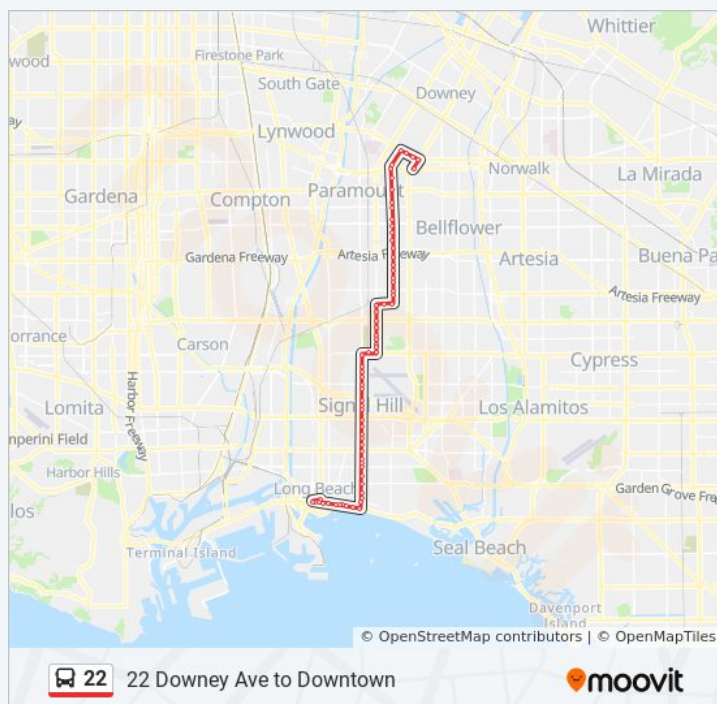

Downey & Jackson SW

Downey & 70th SW

Downey & 68th NW

Downey & Artesia SW

Downey & 64th SW

Downey & Poppy SW

Downey & LA Jara SW

Downey & 59th NW

Downey & South SW

Downey & Wolfe NW

Candlewood & Downey NW

Candlewood & Obispo NW

Paramount & Candlewood SW

**22 bus Time Schedule**

22 Downey Ave to Downtown Route Timetable:

Sunday	5:28 AM - 10:01 PM
Monday	5:03 AM - 9:57 PM
Tuesday	5:03 AM - 9:57 PM
Wednesday	5:03 AM - 9:57 PM
Thursday	5:03 AM - 9:57 PM
Friday	5:03 AM - 9:57 PM
Saturday	5:28 AM - 10:01 PM

**22 bus Info**

**Direction:** 22 Downey Ave to Downtown

**Stops:** 70

**Trip Duration:** 66 min

**Line Summary:**

Paramount & Hardwick NW

Paramount & Del Amo SW

Paramount & Arbor Rd W