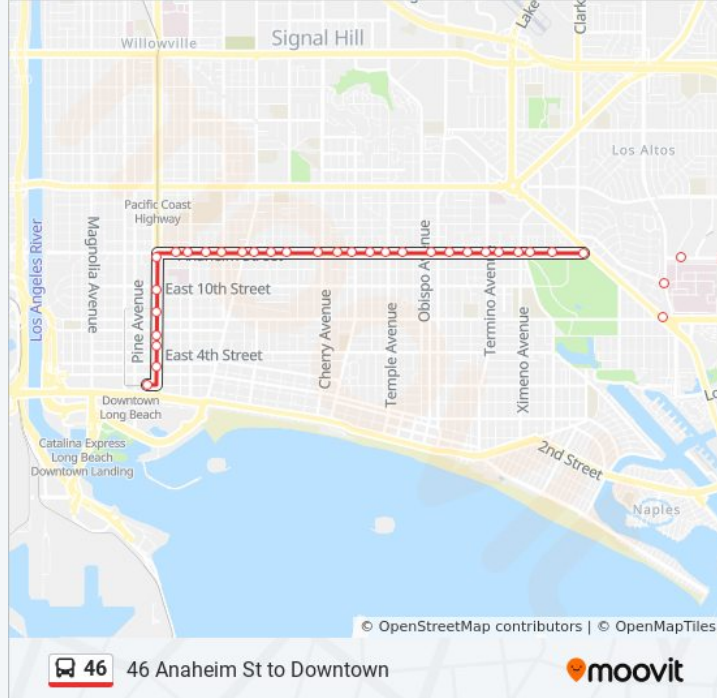

### 46 bus Info

**Direction:** 46 Anaheim St to Downtown

**Stops:** 34

**Trip Duration:** 27 min

**Line Summary:**

Anaheim & Molino NW

Anaheim & Junipero NW

Anaheim & Dawson NW

Anaheim & Cherry NW

Anaheim & Walnut NW

Anaheim & Gundry NW

Anaheim & Orange NW

Anaheim & Alamitos NW

Anaheim & M.L. King NW

Anaheim & Olive NW

Anaheim & Atlantic NW

Anaheim & Linden NW

L.B. Blvd. & Anaheim SW

L.B. Blvd. & 10th NW

L.B. Blvd. & Eighth SW

Long Beach Bl + 6th St

Long Beach Blvd & 5th St W

Long Beach / 3rd

First & Shelter B N

46 Anaheim St to Downtown