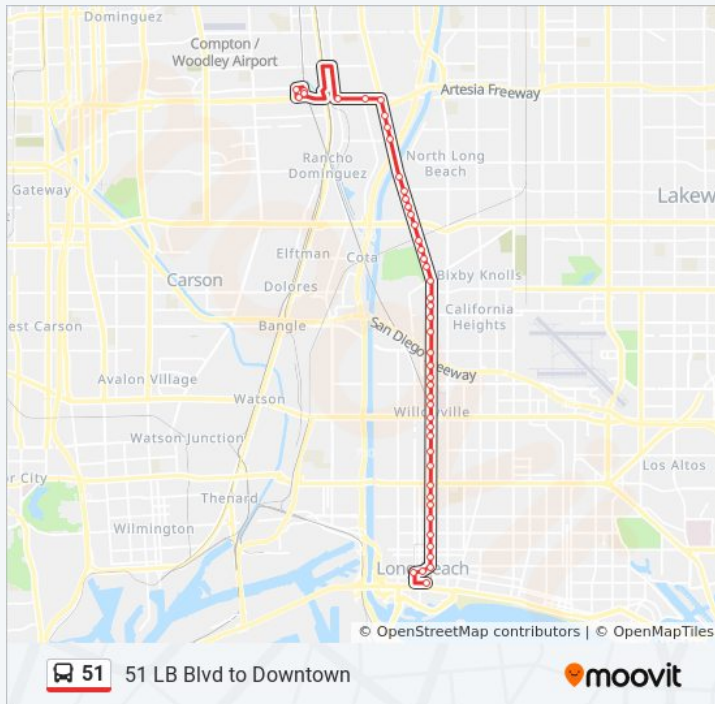

L.B. Blvd. & Roosevelt SW

L.B. Blvd. & Bixby SW

L.B. Blvd. & Cameron SW

L.B. Blvd. & Wardlow SW

Long Beach Blvd & 32nd St NW

L.B. Blvd. & 31st SW

L.B. Blvd. & Spring SW

L.B. Blvd. & Columbia SW

L.B. Blvd. & Memorial Hospital W

L.B. Blvd. & Willow SW

L.B. Blvd. & 25th SW

L.B. Blvd. & Eagle NW

Long Beach / Hill

L.B. Blvd. & 20th NW

L.B. Blvd. & PCH SW

L.B. Blvd. & 16th SW

L.B. Blvd. & 15th SW

51 bus Info

Direction: 51 LB Blvd to Downtown

Stops: 47

Trip Duration: 51 min

Line Summary:

L.B. Blvd. & Anaheim SW

L.B. Blvd. & 10th NW

L.B. Blvd. & Eighth SW

Long Beach BI + 6th St

Long Beach & 4th SW

3rd & Promenade NW

Pacific & 3rd SW

First & Shelter G S

51 bus time schedules and route maps are available in an offline PDF at moovitapp.com. Use the [Moovit App](#) to see live bus times, train schedule or subway schedule, and step-by-step directions for all public transit in Los Angeles.