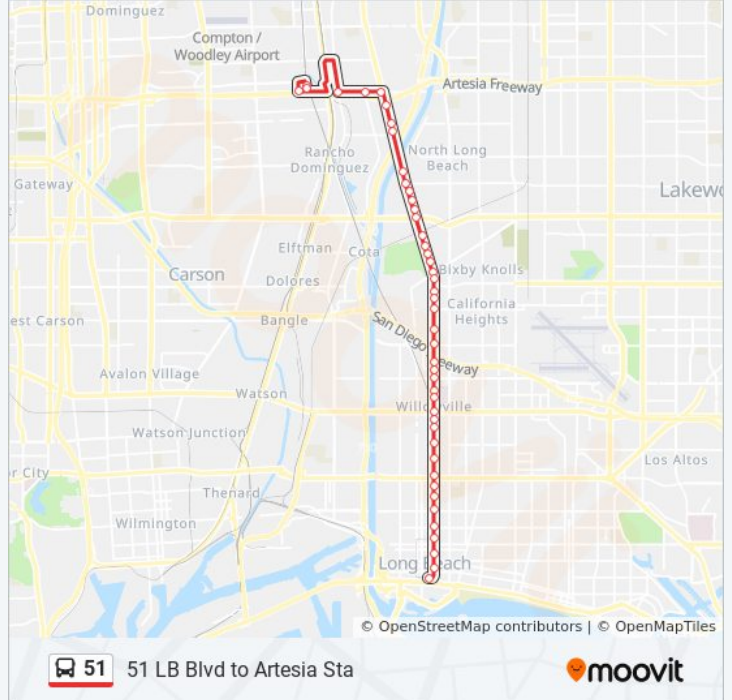

Direction: 51 LB Blvd to Artesia Sta

45 stops

[VIEW LINE SCHEDULE](#)

- First & Shelter G S
- Long Beach Blvd & 3rd SE
- Long Beach Blvd & 5th NE
- L.B. Blvd. & 8th NE
- L.B. Blvd. & 10th NE
- L.B. Blvd. & Anaheim NE
- L.B. Blvd. & 16th NE
- L.B. Blvd. & 17th NE
- L.B. Blvd. & PCH NE
- L.B. Blvd. & 20th NE
- L.B. Blvd. & Hill NE
- L.B. Blvd. & Burnett NE
- L.B. Blvd. & 25th NE
- L.B. Blvd. & Willow NE
- L.B. Blvd. & Memorial Hospital E
- L.B. Blvd. & Columbia NE
- L.B. Blvd. & Spring NE
- L.B. Blvd. & 31st NE
- L.B. Blvd. & 32nd NE
- L.B. Blvd. & Wardlow NE
- L.B. Blvd. & 36th NE
- L.B. Blvd. & Bixby NE

51 bus Info

Direction: 51 LB Blvd to Artesia Sta

Stops: 45

Trip Duration: 52 min

Line Summary:

- L.B. Blvd. & Roosevelt NE
- L.B. Blvd. & Marshall PI NE
- L.B. Blvd. & Carson SE
- L.B. Blvd. & San Antonio NE
- L.B. Blvd. & 44th NE
- L.B. Blvd. & 45th SE
- L.B. Blvd. & 46th SE
- L.B. Blvd. & 47th SE
- L.B. Blvd. & Del Amo NE
- L.B. Blvd. & 51st SE
- L.B. Blvd. & 52nd NE
- L.B. Blvd. & 53rd NE
- L.B. Blvd. & Market NE
- L.B. Blvd. & Ellis NE
- L.B. Blvd. & Cambridge NE
- L.B. Blvd. & Harcourt NE
- L.B. Blvd. & Bort NE
- Artesia & L.B. Blvd. NW
- Artesia & Harbor NW
- Artesia & Santa Fe NE
- Acacia & Artesia NE
- Artesia Station Bay 3
- Artesia Station Layover Area

Direction: 51 LB Blvd to Downtown

47 stops

[VIEW LINE SCHEDULE](#)

- Artesia Station Layover Area
- Artesia Station Bay 3
- Acacia / Walnut
- Artesia & Acacia SE
- Artesia & Santa Fe SE
- Artesia / Susana

L.B. Blvd. & 15th SW

51 bus Info

Direction: 51 LB Blvd to Downtown

Stops: 47

Trip Duration: 51 min

Line Summary:

L.B. Blvd. & Anaheim SW

L.B. Blvd. & 10th NW