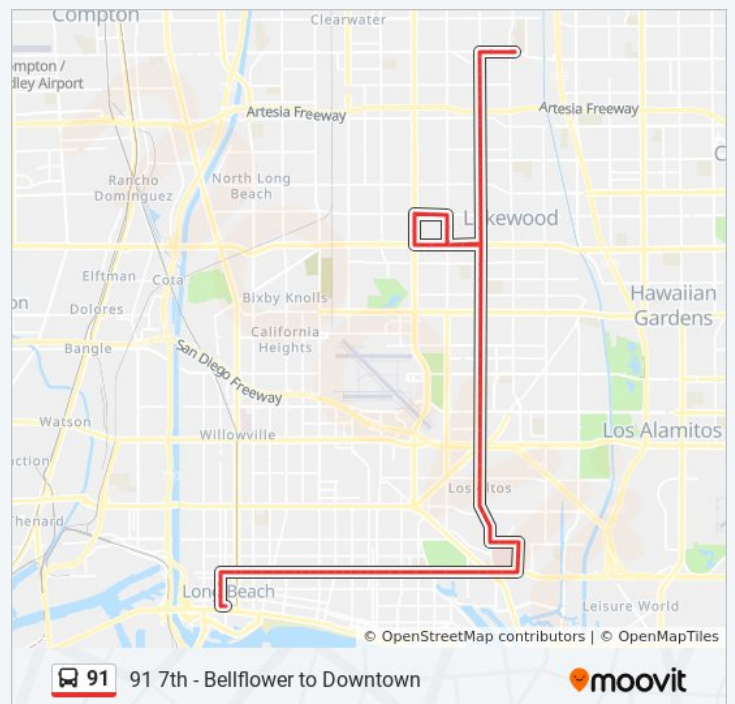

91 bus Time Schedule

91 7th - Bellflower to Downtown Route Timetable:

Sunday	5:48 AM - 9:50 PM
Monday	5:01 AM - 9:53 PM
Tuesday	5:01 AM - 9:53 PM
Wednesday	5:01 AM - 9:53 PM
Thursday	5:01 AM - 9:53 PM
Friday	5:01 AM - 9:53 PM
Saturday	5:49 AM - 9:47 PM

91 bus Info

Direction: 91 7th - Bellflower to Downtown

Stops: 81

Trip Duration: 80 min

Line Summary:

Del Amo & Graywood SE

Del Amo & Clark SE

Del Amo & Pearce SE