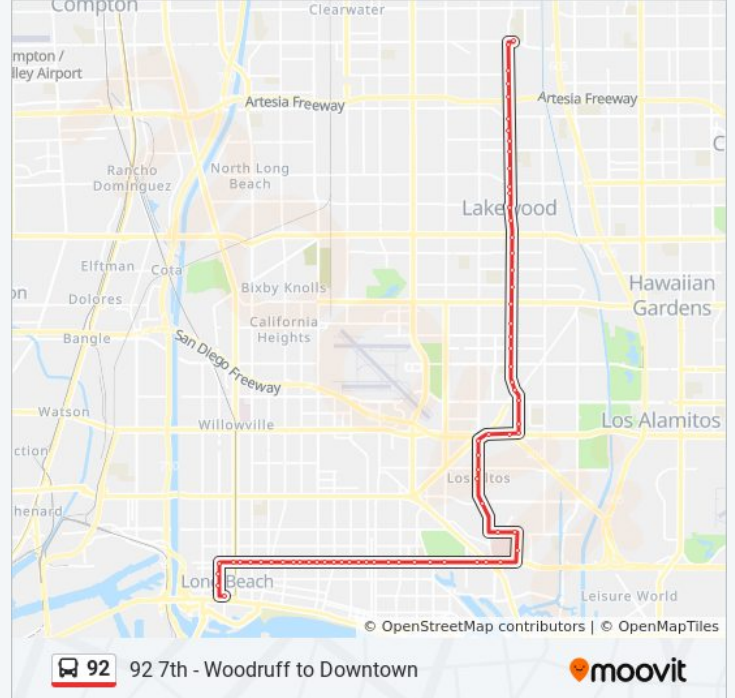

92 bus Info

Direction: 92 7th - Woodruff to Downtown

Stops: 66

Trip Duration: 69 min

Line Summary:

Woodruff & Harvey Way SW

Woodruff & Carson SW

Woodruff & Harco SW

Beach Dr & W. Campus S

W. Campus & Library West Side

7th & V.A. Hospital NW

7th & PCH NW

7th & Los Altos NW

7th & Federation NW

7th & Park NW

7th & Ximeno NW

7th & Termino NW

7th & Euclid NE

7th & Redondo NW

7th & Obispo NW

7th & Orizaba NW

7th & Temple NW

7th & Molino NW

7th & Junipero NW

7th & Atlantic NW

7th & Elm NW

7th & L.B. Blvd. NW

Pacific & 7th SW

Pacific & 5th SW

Pacific & 3rd SW

First & Shelter E S

92 bus time schedules and route maps are available in an offline PDF at moovitapp.com. Use the [Moovit App](#) to see live bus times, train schedule or subway schedule, and step-by-step directions for all public transit in Los Angeles.