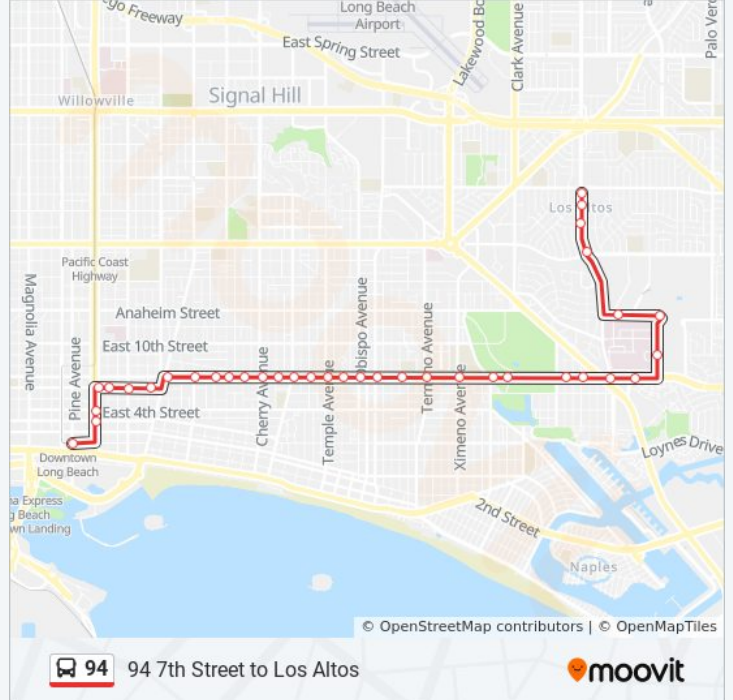

7th & Dawson SE

7th & Junipero SE

7th & Molino SE

7th & Temple SE

7th & Orizaba SE

7th & Obispo SE

7th & Redondo SE

7th & Euclid SE

7th & Termino SE

7th & Ximeno SE

7th & Park SE

7th & Federation SW

7th & Terraine SE

7th & Los Altos SE

7th & Bellflower SW

7th & Channel SE

W. Campus & Library East Side

Beach Dr & W. Campus N

Beach Dr. & Dorms N

Bellflower & Atherton NE

Bellflower & Garford NE

Bellflower & Britton NE

Bellflower & Stearns (Layover) SE

94 bus time schedules and route maps are available in an offline PDF at moovitapp.com. Use the [Moovit App](#) to see live bus times, train schedule or subway schedule, and step-by-step directions for all public transit in Los Angeles.

[About Moovit](#) • [MaaS Solutions](#) • [Supported Countries](#) • [Mooviter Community](#)

© 2024 Moovit - All Rights Reserved

Check Live Arrival Times