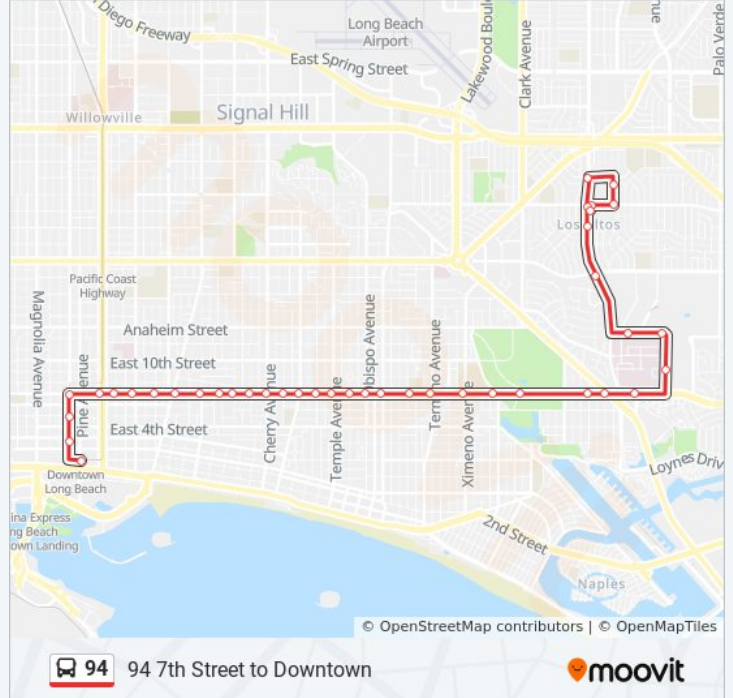

### Direction: 94 7th Street to Downtown

38 stops

[VIEW LINE SCHEDULE](#)

- Bellflower & Stearns (Layover) SE
- Bellflower & Los Coyotes SW
- Bellflower & 23rd SW
- Bellflower & Stearns SW
- Bellflower & Abbeyfield SW
- Bellflower & Atherton SW
- Beach Dr. & Dorms S
- Beach Dr & W. Campus S
- W. Campus & Library West Side
- 7th & V.A. Hospital NW
- 7th & PCH NW
- 7th & Los Altos NW
- 7th & Federation NW
- 7th & Park NW
- 7th & Ximeno NW
- 7th & Termino NW
- 7th & Euclid NE
- 7th & Redondo NW
- 7th & Obispo NW
- 7th & Orizaba NW
- 7th & Temple NW
- 7th & Molino NW

### 94 bus Info

**Direction:** 94 7th Street to Downtown

**Stops:** 38

**Trip Duration:** 40 min

**Line Summary:**

- 7th & Junipero NW
- 7th & Dawson NW
- 7th & Cherry NW
- 7th & Rose NW
- 7th & Walnut NW
- 7th & Nebraska NW
- 7th & Orange NW
- 7th & Alamitos NE
- 7th & Olive NW
- 7th & Atlantic NW
- 7th & Elm NW
- 7th & L.B. Blvd. NW
- Pacific & 7th SW
- Pacific & 5th SW
- Pacific & 3rd SW
- First & Shelter E S

**Direction: 94 7th Street to Los Altos**

36 stops

[VIEW LINE SCHEDULE](#)

- First & Shelter E S
- Long Beach Blvd & 3rd SE
- Long Beach Blvd & 4th SE
- 5th St Station
- Sixth & Elm SE
- 6th & Atlantic SE
- 6th & Olive SE
- 7th & Alamitos SE
- 7th & Orange SE
- 7th & Nebraska SE
- 7th & Walnut SE
- 7th & Rose SE
- 7th & Cherry SE

**94 bus Info**

**Direction:** 94 7th Street to Los Altos

**Stops:** 36

**Trip Duration:** 36 min

**Line Summary:**

7th & Dawson SE

7th & Junipero SE

7th & Molino SE