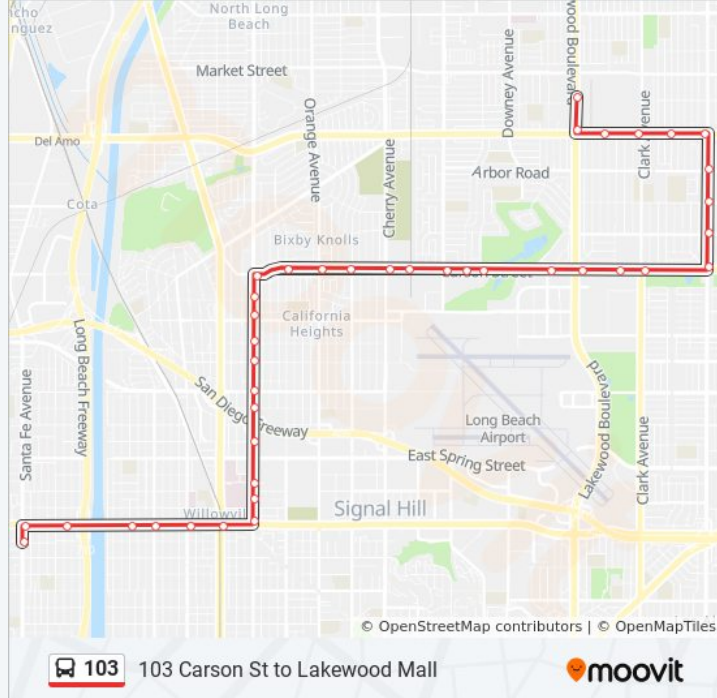

Direction: 103 Carson St to Lakewood Mall

40 stops

[VIEW LINE SCHEDULE](#)

- Santa Fe & 25th NE
- Willow & Santa Fe SE
- Willow & Easy SE
- Willow & Oregon SE
- Willow & Magnolia SE
- Willow & Pacific SE
- Willow & L.B. Blvd. SE
- Atlantic & Willow NE
- Atlantic & Patterson NE
- Atlantic & Columbia NE
- Atlantic & 31st NE
- Atlantic & 33rd NE
- Atlantic & Wardlow NE
- Atlantic & 36th NE
- Atlantic & 37th NE
- Atlantic & Bixby SE
- Atlantic & Roosevelt NE
- Carson & Atlantic SE
- Carson & California SE
- Carson & Orange SE
- Carson & Walnut SW
- Carson & Cherry SE

103 bus Info

Direction: 103 Carson St to Lakewood Mall

Stops: 40

Trip Duration: 48 min

Line Summary:

Carson & R / R Tracks SW

Carson & Paramount SE

Carson & Obispo SE

Bellflower & Arbor Way NE

Del Amo & Bellflower NW

Del Amo & Pearce NW

Del Amo & Clark NW

Del Amo & Graywood NW

Lakewood & Del Amo NE

Lakewood & Hardwick NE

Direction: 103 Carson St to Santa Fe

103 bus Info

Direction: 103 Carson St to Santa Fe

Stops: 46

Trip Duration: 43 min

Line Summary:

- Carson & Bellflower NW
- Carson & Clark NW
- Carson & Faculty NE
- Carson & Norse Way NW
- Carson & Lakewood NW
- Carson at Worsham NW
- Carson & Lkwd. Dr. NW
- Carson & Clubhouse NE
- Carson & Obispo NW
- Carson & Paramount NE
- Carson & R / R Tracks NE
- Carson & Cherry NW
- Carson & Walnut NE
- Carson & Orange SE
- Carson & California NW
- Atlantic & Carson SW
- Atlantic & Roosevelt SW
- Atlantic & Bixby SW
- Atlantic & 37th SW
- Atlantic & 36th SW
- Atlantic & Wardlow SW
- Atlantic & 33rd NW
- Atlantic & 31st NW
- Atlantic & Columbia SW
- Atlantic & 27th SW
- Willow & Atlantic NW
- Willow & L.B. Blvd. NW
- Willow & Pacific NW
- Willow & Chestnut NW
- Willow & Magnolia NW
- Willow & Oregon NW
- Willow & Easy NW
- Willow & Caspian NW