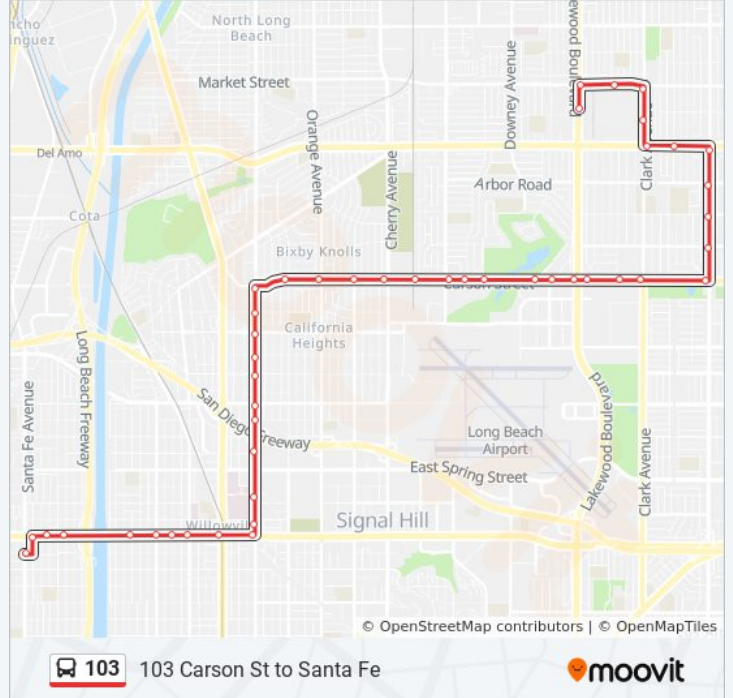

Direction: 103 Carson St to Lakewood Mall

40 stops

[VIEW LINE SCHEDULE](#)

- Santa Fe & 25th NE
- Willow & Santa Fe SE
- Willow & Easy SE
- Willow & Oregon SE
- Willow & Magnolia SE
- Willow & Pacific SE
- Willow & L.B. Blvd. SE
- Atlantic & Willow NE
- Atlantic & Patterson NE
- Atlantic & Columbia NE
- Atlantic & 31st NE
- Atlantic & 33rd NE
- Atlantic & Wardlow NE
- Atlantic & 36th NE
- Atlantic & 37th NE
- Atlantic & Bixby SE
- Atlantic & Roosevelt NE
- Carson & Atlantic SE
- Carson & California SE
- Carson & Orange SE
- Carson & Walnut SW
- Carson & Cherry SE

103 bus Info

Direction: 103 Carson St to Lakewood Mall

Stops: 40

Trip Duration: 48 min

Line Summary:

Carson & R / R Tracks SW

Carson & Paramount SE

Carson & Obispo SE

Del Amo & Pearce SE

Bellflower & Del Amo SW

Bellflower & Arbor SW

Bellflower & Centralia SW

Bellflower & Harvey Way SW

103 bus Time Schedule

103 Carson St to Santa Fe Route Timetable:

Sunday	6:36 AM - 7:09 PM
Monday	7:18 AM - 9:36 PM
Tuesday	7:18 AM - 9:36 PM
Wednesday	7:18 AM - 9:36 PM
Thursday	7:18 AM - 9:36 PM
Friday	7:18 AM - 9:36 PM
Saturday	6:33 AM - 7:05 PM

103 bus Info

Direction: 103 Carson St to Santa Fe

Stops: 46

Trip Duration: 43 min

Line Summary:

- Carson & Bellflower NW
- Carson & Clark NW
- Carson & Faculty NE
- Carson & Norse Way NW
- Carson & Lakewood NW
- Carson at Worsham NW
- Carson & Lkwd. Dr. NW
- Carson & Clubhouse NE
- Carson & Obispo NW
- Carson & Paramount NE
- Carson & R / R Tracks NE
- Carson & Cherry NW
- Carson & Walnut NE
- Carson & Orange SE
- Carson & California NW
- Atlantic & Carson SW
- Atlantic & Roosevelt SW
- Atlantic & Bixby SW
- Atlantic & 37th SW
- Atlantic & 36th SW
- Atlantic & Wardlow SW
- Atlantic & 33rd NW
- Atlantic & 31st NW
- Atlantic & Columbia SW
- Atlantic & 27th SW
- Willow & Atlantic NW
- Willow & L.B. Blvd. NW
- Willow & Pacific NW
- Willow & Chestnut NW
- Willow & Magnolia NW
- Willow & Oregon NW
- Willow & Easy NW
- Willow & Caspian NW