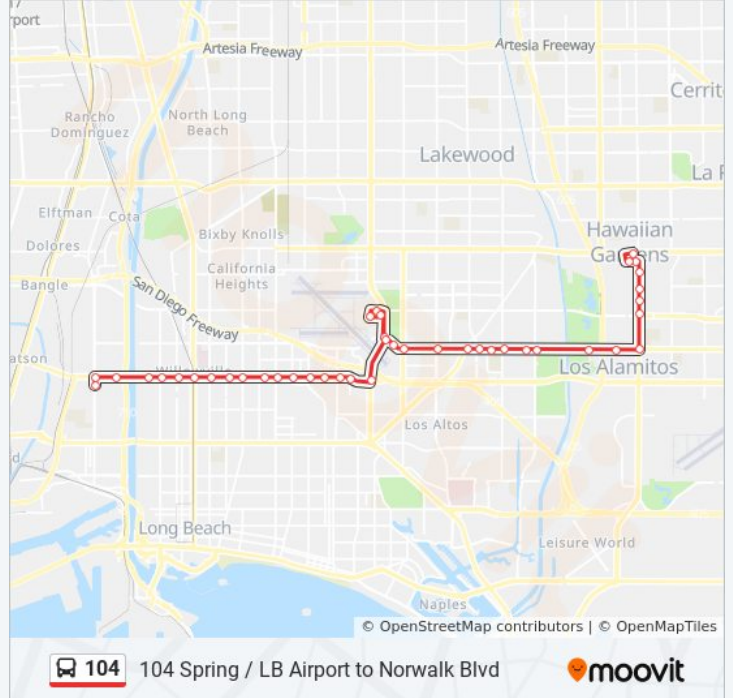

Direction: 104 Spring to Norwalk Blvd via Airport

41 stops

[VIEW LINE SCHEDULE](#)

- Santa Fe & 25th NE
- Willow & Santa Fe SE
- Willow & Easy SE
- Willow & Oregon SE
- Willow & Magnolia SE
- Willow & Pacific SE
- Willow & L.B. Blvd. SE
- Willow & Atlantic SE
- Willow & Lewis SW
- Willow & Orange SW
- Willow & Walnut SE
- Willow & Cherry SE
- Willow & Junipero SE
- Willow & Temple SE
- Willow & Palm SE
- Willow & Redondo SE
- Willow & Grand SE
- Lakewood & Willow NE
- Lakewood & Spring NE
- Douglas & Private Rd N
- Airport & Terminal W

104 bus Info

Direction: 104 Spring to Norwalk Blvd via Airport

Stops: 41

Trip Duration: 53 min

Line Summary:

Spring & Lakewood SE

Spring & Airport PI SE

Spring & Clark SE

Spring & Claremore SE

Los Alamitos & Cerritos NE

Norwalk & Wardlow NE

Norwalk & Torin NE

Norwalk & 226th SE

Norwalk & 221st SE

Civic Center and Ibex NE

Civic Center and Joliet NE

Carson & Juan SE

Direction: 104 Willow to Santa Fe via Airport

43 stops

[VIEW LINE SCHEDULE](#)

Carson & Juan SE

Norwalk & Civic Center NW

Norwalk & 221st SW

Norwalk & 226th SW