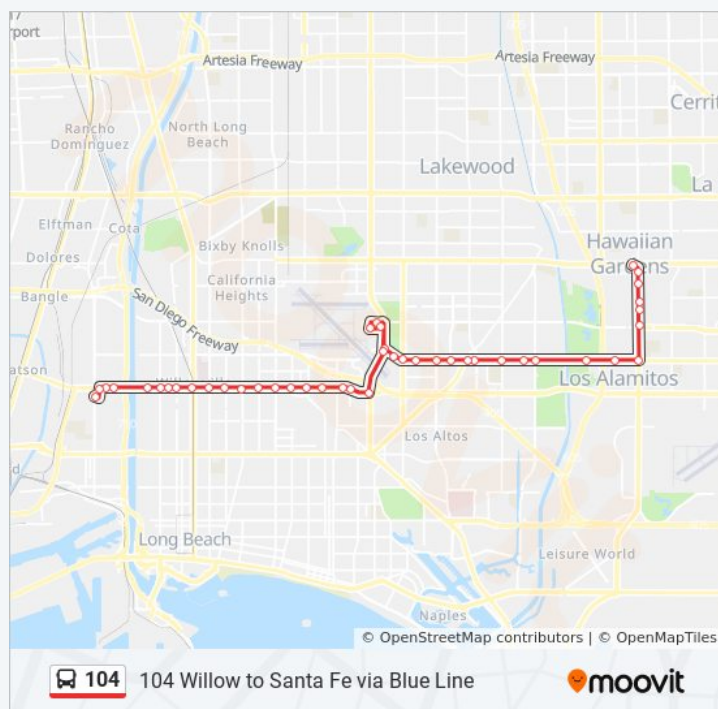

Direction: 104 Spring to Norwalk Blvd via Airport

41 stops

[VIEW LINE SCHEDULE](#)

- Santa Fe & 25th NE
- Willow & Santa Fe SE
- Willow & Easy SE
- Willow & Oregon SE
- Willow & Magnolia SE
- Willow & Pacific SE
- Willow & L.B. Blvd. SE
- Willow & Atlantic SE
- Willow & Lewis SW
- Willow & Orange SW
- Willow & Walnut SE
- Willow & Cherry SE
- Willow & Junipero SE
- Willow & Temple SE
- Willow & Palm SE
- Willow & Redondo SE
- Willow & Grand SE
- Lakewood & Willow NE
- Lakewood & Spring NE
- Douglas & Private Rd N
- Airport & Terminal W

Carson & Juan SE

Direction: 104 Willow to Santa Fe via Airport

43 stops

[VIEW LINE SCHEDULE](#)

Carson & Juan SE

Norwalk & Civic Center NW

Norwalk & 221st SW

Norwalk & 226th SW

Willow & Orange NW

Willow & California NW

Willow & Atlantic NW

Willow & L.B. Blvd. NW

Willow & Pacific NW

Willow & Chestnut NW

Willow & Magnolia NW

Willow & Oregon NW

Willow & Easy NW

Willow & Caspian NW

Adriatic & Willow SW

Trip Duration: 47 min
Line Summary:

104 bus time schedules and route maps are available in an offline PDF at moovitapp.com. Use the [Moovit App](#) to see live bus times, train schedule or subway schedule, and step-by-step directions for all public transit in Los Angeles.