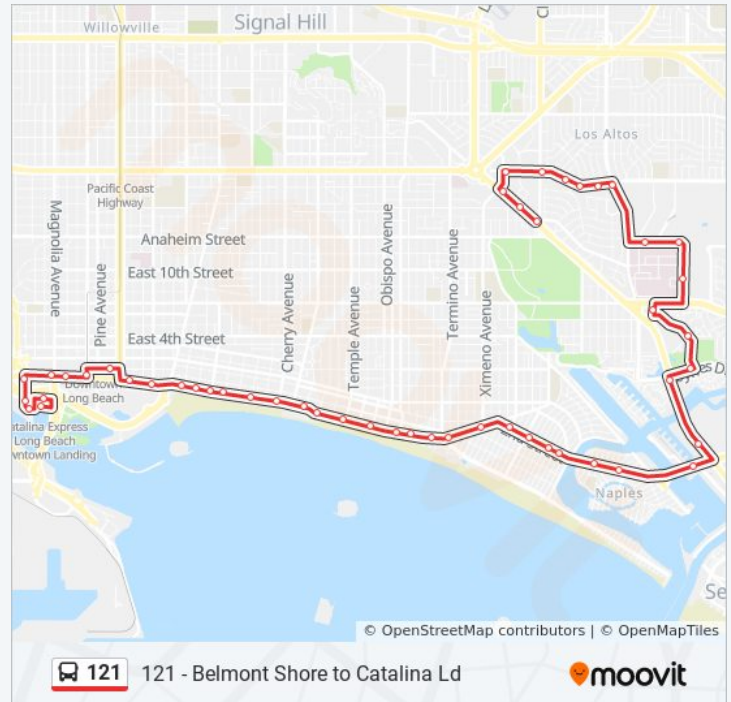

Alamitos Bay at Aqualink Dock Drop - Off Only

Alamitos Bay Landing SW

Marina & Studebaker NE

Marina & 2nd SE

2nd & Marina NW

2nd & Ravenna NW

2nd & Venetia NW

2nd & Santa Ana NW

Ocean & Paloma NW

Saturday

5:02 AM - 7:37 PM

**121 bus Info**

**Direction:** 121 - Belmont Shore to Catalina Ld

**Stops:** 58

**Trip Duration:** 58 min

**Line Summary:**