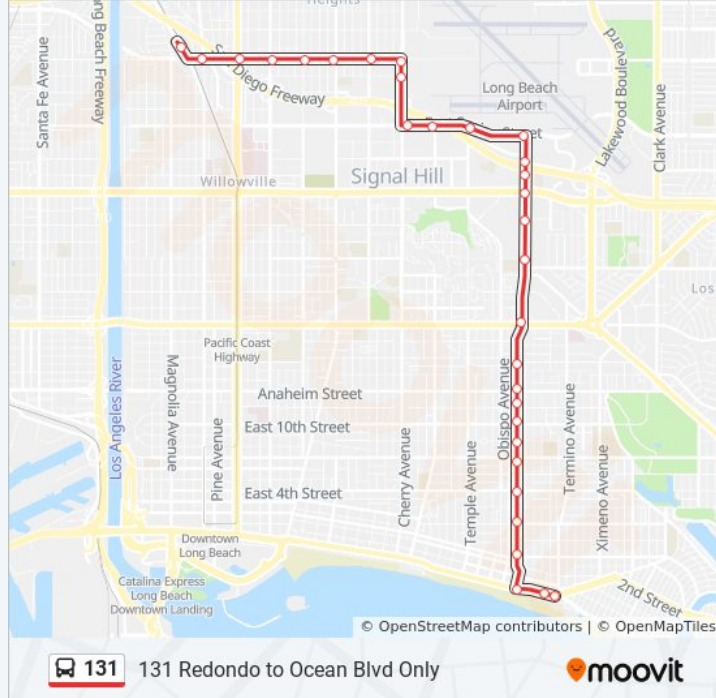

131 bus Info

Direction: 131 Redondo Ave to Alamitos Bay

Stops: 45

Trip Duration: 45 min

Line Summary:

Redondo & 10th St NW

Redondo & 8th St SW

Redondo & 7th St SW

Redondo & 4th St SW

Redondo & 3rd St NW

Redondo & Broadway NW

Ocean & Redondo SE

Ocean & 38th PI SW

Livingston & Termino SE

Livingston & Ximeno SE

2nd & Park SE

2nd & Nieto SE

2nd & Glendora SE

2nd & Santa Ana SE

2nd & Venetia SE

2nd & Ravenna SE

2nd & E. Campo SW

Marina & 2nd SW

Marina & Studebaker SW

Alamitos Bay Landing W

Alamitos Bay at Restrooms - Drop Off Only

Alamitos Bay at Aqualink Dock Drop - Off Only

Alamitos Bay Landing SW

Direction: 131 Redondo Ave to Wardlow Sta

42 stops

[VIEW LINE SCHEDULE](#)