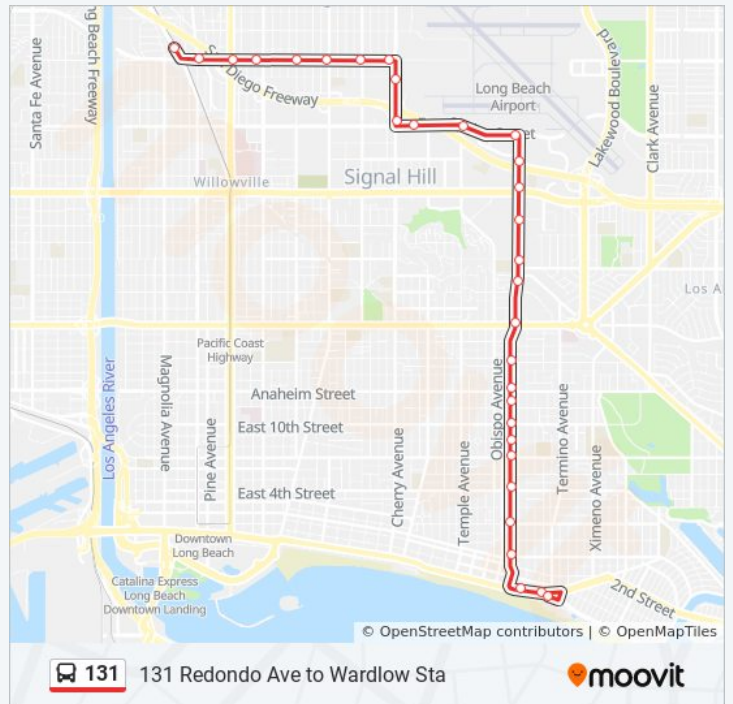

131 bus Info

Direction: 131 Redondo Ave to Alamitos Bay

Stops: 45

Trip Duration: 45 min

Line Summary:

Redondo & 10th St NW

Redondo & 8th St SW

Redondo & 7th St SW

Alamitos Bay Landing W

Alamitos Bay at Restrooms - Drop Off Only

Alamitos Bay at Aqualink Dock Drop - Off Only

Alamitos Bay Landing SW

Direction: 131 Redondo Ave to Wardlow Sta

42 stops

[VIEW LINE SCHEDULE](#)

Spring & Freeway Access NW

Cherry & Spring NE

Cherry & 33rd SE

Wardlow & Cherry NW

Wardlow & Walnut NW

Wardlow & Orange NW

Wardlow & California NE

Wardlow & Atlantic NW

131 bus Info

Direction: 131 Redondo Ave to Wardlow Sta

Stops: 42

Trip Duration: 46 min

Line Summary:

Wardlow & L.B. Blvd NW

Wardlow & Pacific NE

Wardlow Station Bay 3