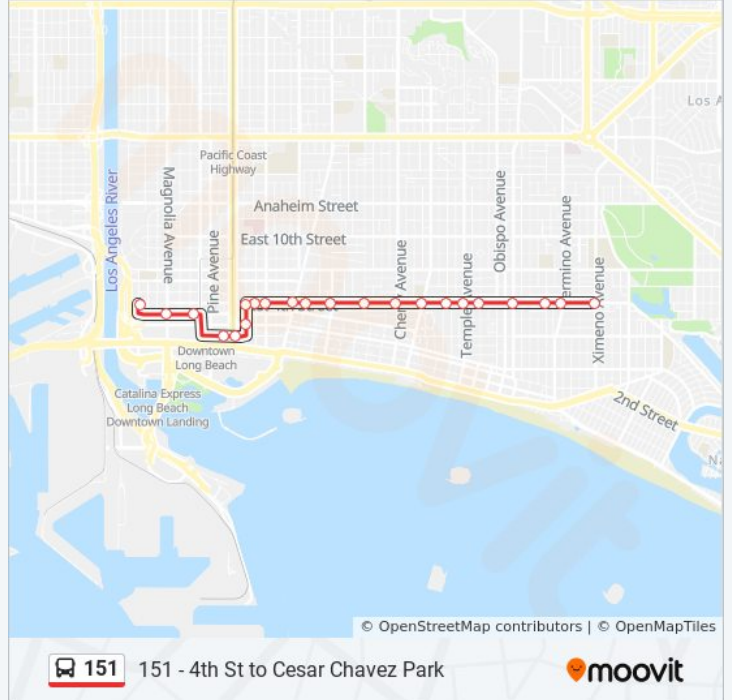

 151

151 - 4th St to Cesar Chavez Park

[Get The App](#)

The 151 bus line (151 - 4th St to Cesar Chavez Park) has 2 routes. For regular weekdays, their operation hours are:
 (1) 151 - 4th St to Cesar Chavez Park: 5:52 AM - 7:49 PM (2) 151 4th St to Ximeno Only: 6:25 AM - 8:16 PM
 Use the Moovit App to find the closest 151 bus station near you and find out when is the next 151 bus arriving.

Direction: 151 - 4th St to Cesar Chavez Park

22 stops

[VIEW LINE SCHEDULE](#)

4th & Ximeno NW
 4th & Termino NW
 4th & Grand NW
 4th & Redondo NW
 4th & Orizaba NW
 4th & Temple NW
 4th & Molino NW
 4th & Junipero NW
 4th & Cherry NW
 4th & Walnut NW
 4th & Orange NW
 4th & Bonito NW
 4th & Alamitos NW
 4th & Atlantic NW
 4th & Linden NW
 Elm & 4th SW
 Elm & Broadway NW
 First & Long Beach Blvd NE
 First & Shelter B N
 3rd & Cedar NE
 3rd & Magnolia NW
 Golden & 4th SE

151 bus Info
Direction: 151 - 4th St to Cesar Chavez Park**Stops:** 22**Trip Duration:** 25 min**Line Summary:**

Direction: 151 4th St to Ximeno Only

26 stops

[VIEW LINE SCHEDULE](#)

- Golden & 4th SE
- Broadway & Maine SE
- Broadway & Magnolia SE
- Broadway & Cedar SE
- First & Shelter H S
- Elm & 1st NE
- Elm & 3rd (Midblock) N
- 4th & Linden SE
- 4th & Atlantic SE
- 4th & Alamitos SE
- 4th & Bonito SE
- 4th & Orange SE
- 4th & Walnut SE
- 4th & Cherry SE
- 4th & Junipero SE
- 4th & Wisconsin SE
- 4th & Temple SE
- 4th & Orizaba SE

151 bus Info

Direction: 151 4th St to Ximeno Only

Stops: 26

Trip Duration: 31 min

Line Summary:

4th & Redondo SE

4th & Grand SE

4th & Termino SE