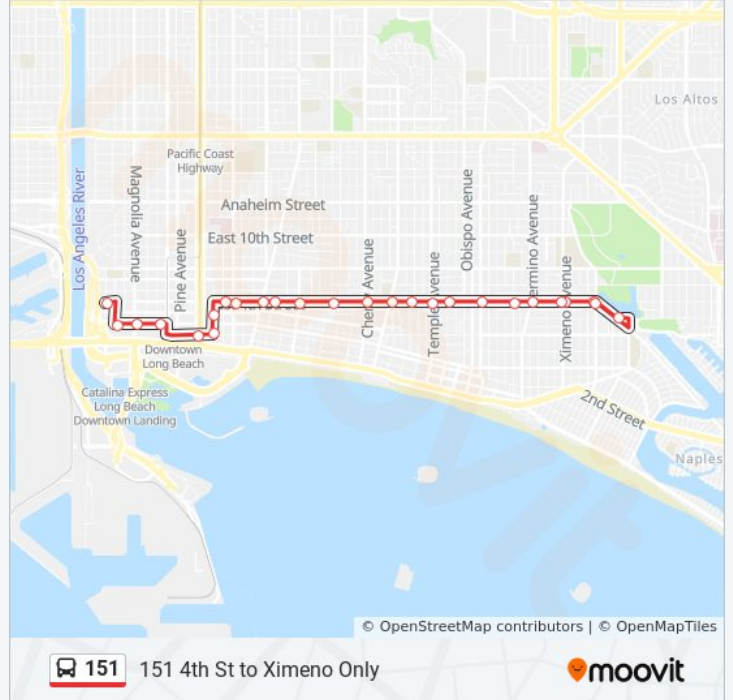

151 bus Info
Direction: 151 - 4th St to Cesar Chavez Park**Stops:** 22**Trip Duration:** 25 min**Line Summary:**

Direction: 151 4th St to Ximeno Only

26 stops

[VIEW LINE SCHEDULE](#)

- Golden & 4th SE
- Broadway & Maine SE
- Broadway & Magnolia SE
- Broadway & Cedar SE
- First & Shelter H S
- Elm & 1st NE
- Elm & 3rd (Midblock) N
- 4th & Linden SE
- 4th & Atlantic SE
- 4th & Alamitos SE
- 4th & Bonito SE
- 4th & Orange SE
- 4th & Walnut SE
- 4th & Cherry SE
- 4th & Junipero SE
- 4th & Wisconsin SE
- 4th & Temple SE
- 4th & Orizaba SE

151 bus Info

Direction: 151 4th St to Ximeno Only

Stops: 26

Trip Duration: 31 min

Line Summary:

4th & Redondo SE

4th & Grand SE

4th & Termino SE

4th & Ximeno SE

4th & Park SW

Colorado at Appian Way NE

4th & Park NW

4th & Ximeno NW

151 bus time schedules and route maps are available in an offline PDF at moovitapp.com. Use the [Moovit App](#) to see live bus times, train schedule or subway schedule, and step-by-step directions for all public transit in Los Angeles.