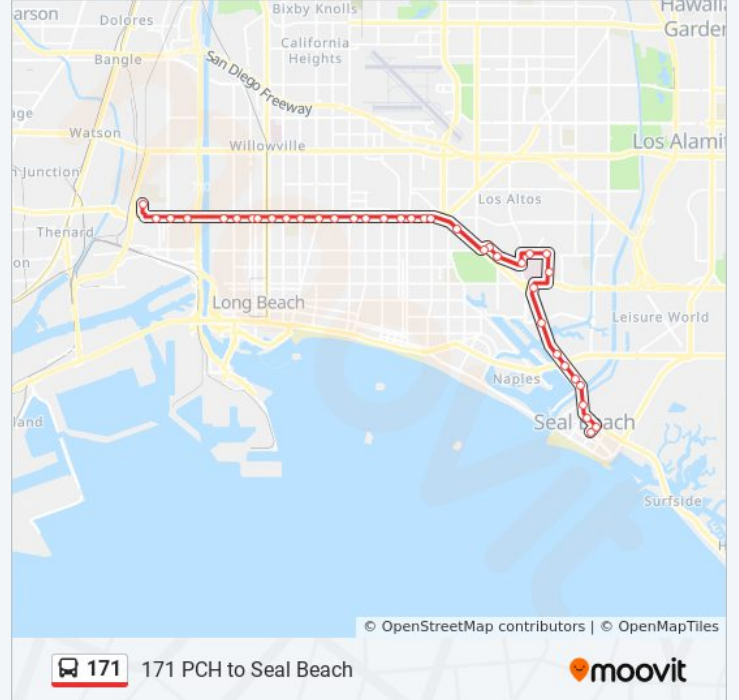

Direction: 171 PCH to Seal Beach

37 stops

[VIEW LINE SCHEDULE](#)

- Villages at Cabrillo
- PCH & Hayes SW
- Pacific Coast Hwy + Santa Fe Av
- PCH & Harbor SW
- PCH & Oregon SE
- PCH & Henderson SE
- PCH & Pacific SE
- PCH & L.B. Blvd. SE
- PCH & Atlantic SE
- PCH & M.L. King SW
- PCH & Orange SE
- PCH & Walnut SE

171 bus Time Schedule

171 PCH to Seal Beach Route Timetable:

Sunday	7:27 AM - 9:27 PM
Monday	5:10 AM - 9:24 PM
Tuesday	5:10 AM - 9:24 PM
Wednesday	5:10 AM - 9:24 PM
Thursday	5:10 AM - 9:24 PM
Friday	5:10 AM - 9:24 PM
Saturday	7:23 AM - 9:26 PM

171 bus Info

Direction: 171 PCH to Seal Beach

Stops: 37

Trip Duration: 54 min

Line Summary:

PCH & Cherry SE

PCH & Junipero SW

PCH & Temple SE

PCH & Marina Shores Ctr NW

PCH & Studebaker SW

PCH & 1st SW

PCH & 5th SW

Main & PCH SW

Electric & Main NW

171 bus time schedules and route maps are available in an offline PDF at moovitapp.com. Use the [Moovit App](#) to see live bus times, train schedule or subway schedule, and step-by-step directions for all public transit in Los Angeles.