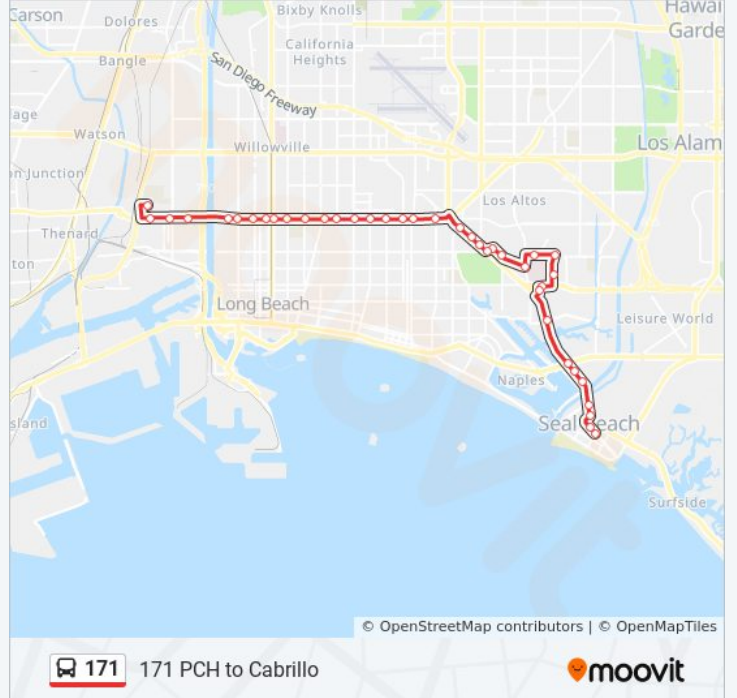

171 bus Info

Direction: 171 PCH to Santa Fe

Stops: 39

Trip Duration: 53 min

Line Summary:

- PCH & Obispo NW
- PCH & Temple NW
- PCH & Junipero NW
- PCH & Cherry NE (Storage Facility)
- PCH & Walnut NW
- PCH & LBCC NE
- PCH & M.L. King NE
- PCH & Atlantic NW
- PCH & L.B. Blvd NE
- PCH & Locust NE
- PCH & Pacific NW
- Pch & Magnolia NW
- Pch & Maine NW
- PCH at Caspian NE
- PCH & Santa Fe NW
- PCH & Technology PI NW
- Villages at Cabrillo

Direction: 171 PCH to Seal Beach

37 stops

[VIEW LINE SCHEDULE](#)

- Villages at Cabrillo
- PCH & Hayes SW
- Pacific Coast Hwy + Santa Fe Av
- PCH & Harbor SW
- PCH & Oregon SE
- PCH & Henderson SE
- PCH & Pacific SE
- PCH & L.B. Blvd. SE
- PCH & Atlantic SE
- PCH & M.L. King SW
- PCH & Orange SE
- PCH & Walnut SE

171 bus Time Schedule

171 PCH to Seal Beach Route Timetable:

Sunday	7:27 AM - 9:27 PM
Monday	5:10 AM - 9:24 PM
Tuesday	5:10 AM - 9:24 PM
Wednesday	5:10 AM - 9:24 PM
Thursday	5:10 AM - 9:24 PM
Friday	5:10 AM - 9:24 PM
Saturday	7:23 AM - 9:26 PM

171 bus Info

Direction: 171 PCH to Seal Beach

Stops: 37

Trip Duration: 54 min

Line Summary:

PCH & Cherry SE

PCH & Junipero SW

PCH & Temple SE