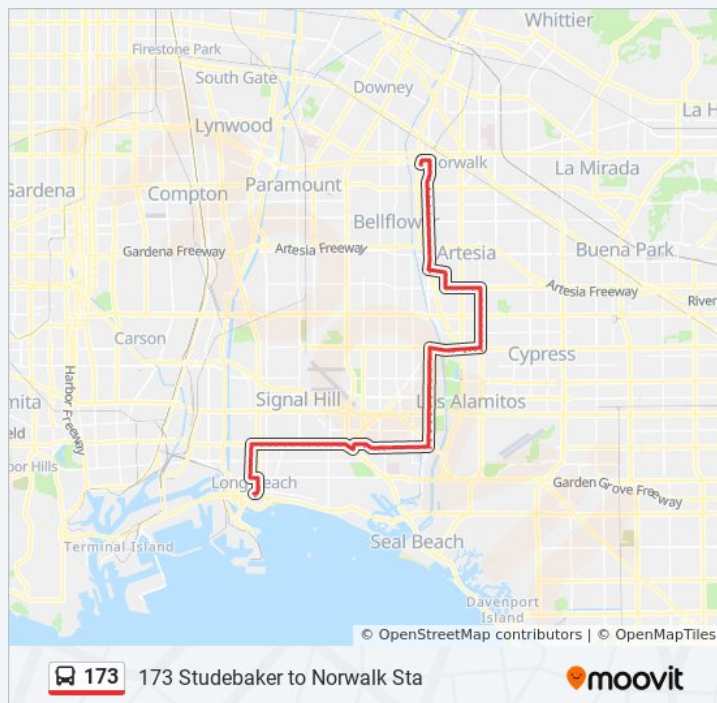

Norwalk & 207th NW

Norwalk & Centralia SW

Norwalk & 214th NW

Carson & Norwalk NW

Carson & Juan NW

Carson & Violeta NE

Carson & Nectar NW

Carson & Walmart Towne Center NE

Direction: 173 Studebaker to Norwalk Sta

Stops: 88

Trip Duration: 99 min

Line Summary:

Atherton & Vuelta Grande SE

Studebaker & Atherton NE

Studebaker & Los Santos NE

Studebaker-Stearns