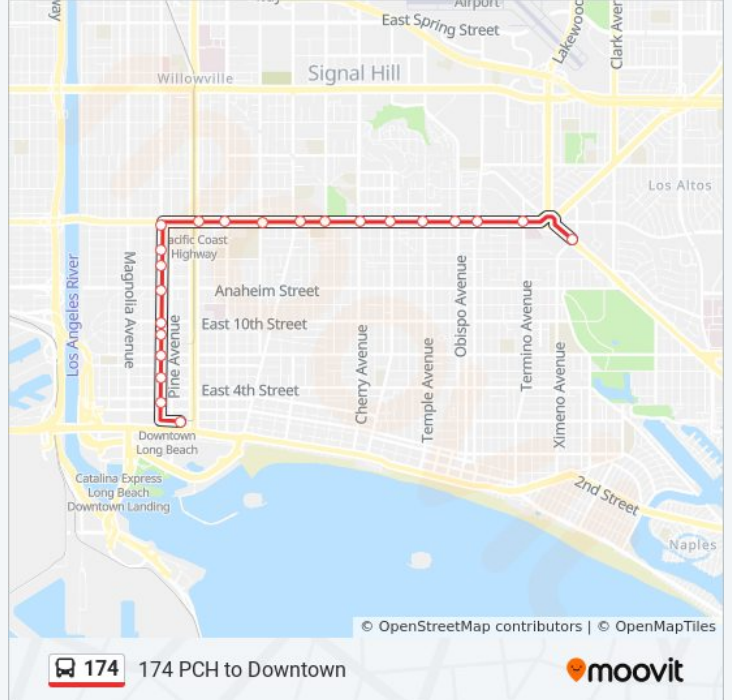

174 PCH to Downtown

Get The App

The 174 bus line (174 PCH to Downtown) has 2 routes. For regular weekdays, their operation hours are: (1) 174 PCH to Downtown: 4:59 AM(2) 174 PCH to Ximeno: 10:05 PM - 11:05 PM
Use the Moovit App to find the closest 174 bus station near you and find out when is the next 174 bus arriving.

Direction: 174 PCH to Downtown

22 stops

[VIEW LINE SCHEDULE](#)

- PCH & Ximeno NW
- PCH & Termino NW
- PCH & Redondo NW
- PCH & Obispo NW
- PCH & Temple NW
- PCH & Junipero NW
- PCH & Cherry NE
- PCH & Walnut NW
- PCH & LBCC NE
- PCH & M.L. King NE
- PCH & Atlantic NW
- PCH & L.B. Blvd NE
- Pacific & PCH SW
- Pacific & 16th SW
- Pacific & 15th SW
- Pacific & Anaheim SW
- Pacific & 10th SW
- Pacific & 9th SW
- Pacific & 7th SW
- Pacific & 5th SW
- Pacific & 3rd SW
- First & Shelter F S

174 bus Time Schedule

174 PCH to Downtown Route Timetable:

Sunday	5:03 AM - 6:03 AM
Monday	4:59 AM
Tuesday	4:59 AM
Wednesday	4:59 AM
Thursday	4:59 AM
Friday	4:59 AM
Saturday	5:03 AM - 6:03 AM

174 bus Info

Direction: 174 PCH to Downtown

Stops: 22

Trip Duration: 21 min

Line Summary:

Direction: 174 PCH to Ximeno

25 stops

[VIEW LINE SCHEDULE](#)

- First & Shelter F S
- Long Beach Blvd & 3rd SE
- Long Beach Blvd & 4th SE
- 7th & L.B. Blvd. NW
- Pacific & 7th NE
- Pacific & 9th NE
- Pacific & Tenth NE
- Pacific & Anaheim SE
- Pacific & 14th NE
- Pacific & 15th NE
- Pacific & 16th NE
- PCH & Pacific SE
- PCH & L.B. Blvd. SE
- PCH & Atlantic SE
- PCH & M.L. King SW
- PCH & Orange SE
- PCH & Walnut SE
- PCH & Cherry SE