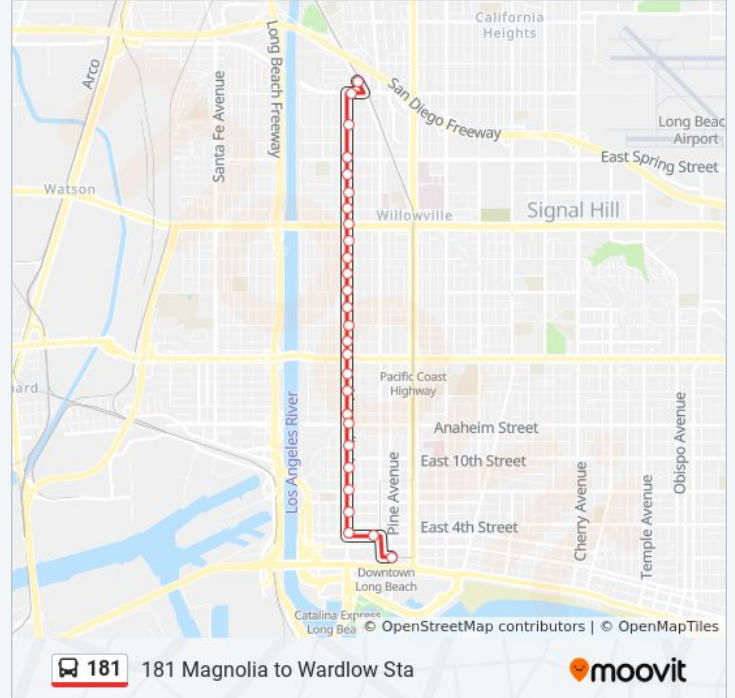

181 Magnolia to Downtown

Get The App

The 181 bus line (181 Magnolia to Downtown) has 2 routes. For regular weekdays, their operation hours are:
(1) 181 Magnolia to Downtown: 6:02 AM - 8:32 PM (2) 181 Magnolia to Wardlow Sta: 6:35 AM - 8:35 PM
Use the Moovit App to find the closest 181 bus station near you and find out when is the next 181 bus arriving.

Direction: 181 Magnolia to Downtown

28 stops

[VIEW LINE SCHEDULE](#)

- Wardlow Station Bay 3
- Pacific & Brethren Manor W
- Pacific Pl & Cedar NW
- 32nd & Chestnut NW
- Magnolia & Spring SW
- Magnolia & 29th SW
- Magnolia & 28th SW
- Magnolia & 27th SW
- Magnolia & Willow SW
- Magnolia & 25th SW
- Magnolia & Burnett SW
- Magnolia & 23rd SW
- Magnolia & Hill SW
- Magnolia & 21st SW
- Magnolia & 20th SW
- Magnolia & 19th SW
- Magnolia & PCH SW
- Magnolia & 17th SW
- Magnolia & 15th SW
- Magnolia & 14th SW
- Magnolia & Anaheim SW
- Magnolia & 11th SW

181 bus Info

Direction: 181 Magnolia to Wardlow Sta

Stops: 27

Trip Duration: 21 min

Line Summary:

Magnolia & 25th NE

Magnolia & Willow NE

Magnolia & 27th NE

Magnolia & 28th NE

Magnolia & 29th NE

Magnolia & Spring NE

Magnolia & 32nd NE

Wardlow & Magnolia SE

Wardlow Station Bay 3

181 bus time schedules and route maps are available in an offline PDF at moovitapp.com. Use the [Moovit App](#) to see live bus times, train schedule or subway schedule, and step-by-step directions for all public transit in Los Angeles.