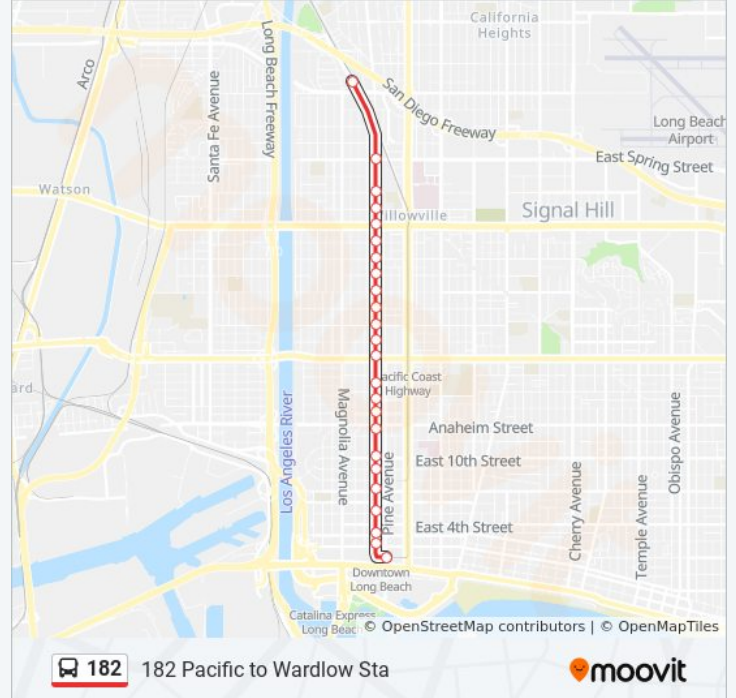

Pacific & 25th NE

Pacific & Willow NE

Pacific & 27th NE

Pacific & 28th NE

Pacific & Spring NE

Wardlow Station Bay 3

182 bus time schedules and route maps are available in an offline PDF at moovitapp.com. Use the [Moovit App](#) to see live bus times, train schedule or subway schedule, and step-by-step directions for all public transit in Los Angeles.

[About Moovit](#) • [MaaS Solutions](#) • [Supported Countries](#) • [Mooviter Community](#)

© 2024 Moovit - All Rights Reserved

Check Live Arrival Times