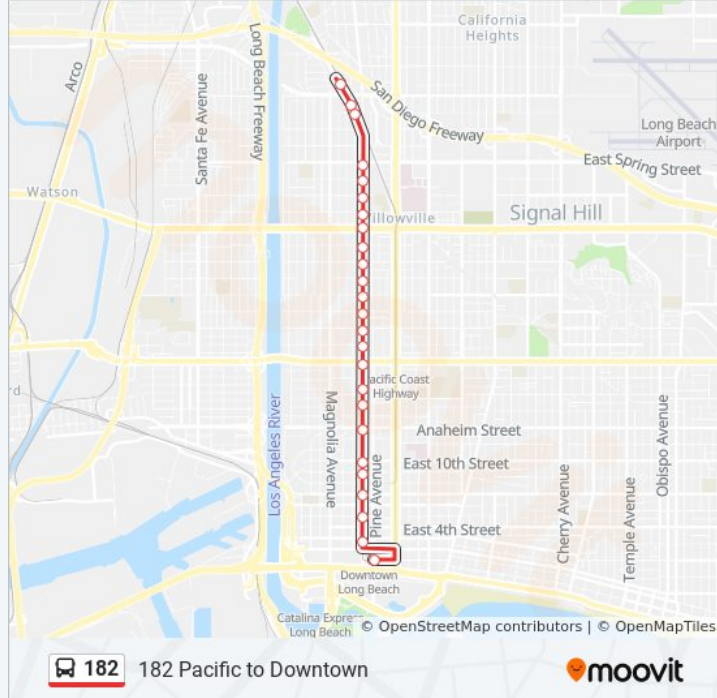

Direction: 182 Pacific to Downtown

25 stops

[VIEW LINE SCHEDULE](#)

Wardlow Station Bay 3

Pacific & Brethren Manor W

Pacific Pl & Cedar NW

Pacific & Spring SW

Pacific & 29th SW

Pacific & 7th SW

182 bus Time Schedule

182 Pacific to Downtown Route Timetable:

Sunday	6:35 AM - 7:35 PM
Monday	6:31 AM - 7:33 PM
Tuesday	6:31 AM - 7:33 PM
Wednesday	6:31 AM - 7:33 PM
Thursday	6:31 AM - 7:33 PM
Friday	6:31 AM - 7:33 PM
Saturday	6:35 AM - 7:35 PM

182 bus Info

Direction: 182 Pacific to Downtown

Stops: 25

Trip Duration: 24 min

Line Summary:

Pacific & 5th SW

Pacific & 3rd SW

First & Shelter D N

182 bus Info

Direction: 182 Pacific to Wardlow Sta

Stops: 24

Trip Duration: 21 min

Line Summary:

Pacific & 25th NE

Pacific & Willow NE

Pacific & 27th NE