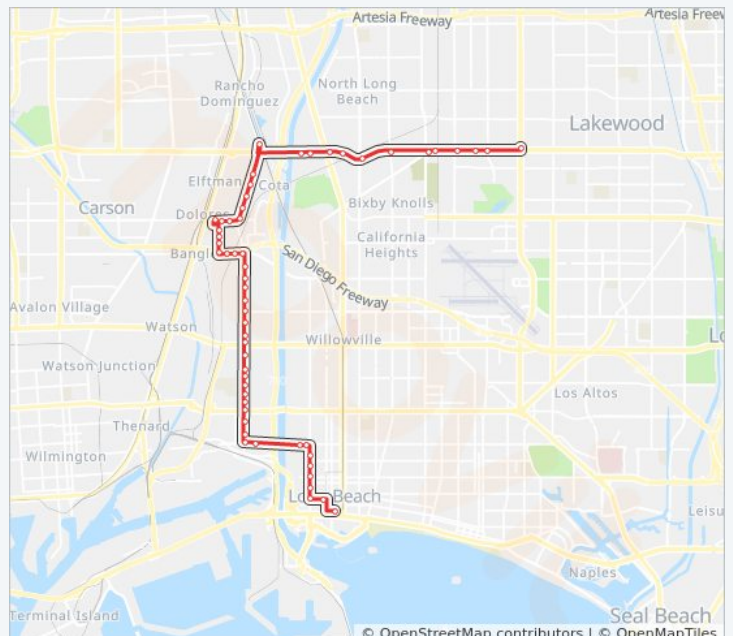

191 bus Info

Direction: 191 Del Amo to Lakewood Blvd

Stops: 56

Trip Duration: 53 min

Line Summary:

Santa Fe & Columbia NE

Santa Fe & Spring NE

Santa Fe & 31st NE