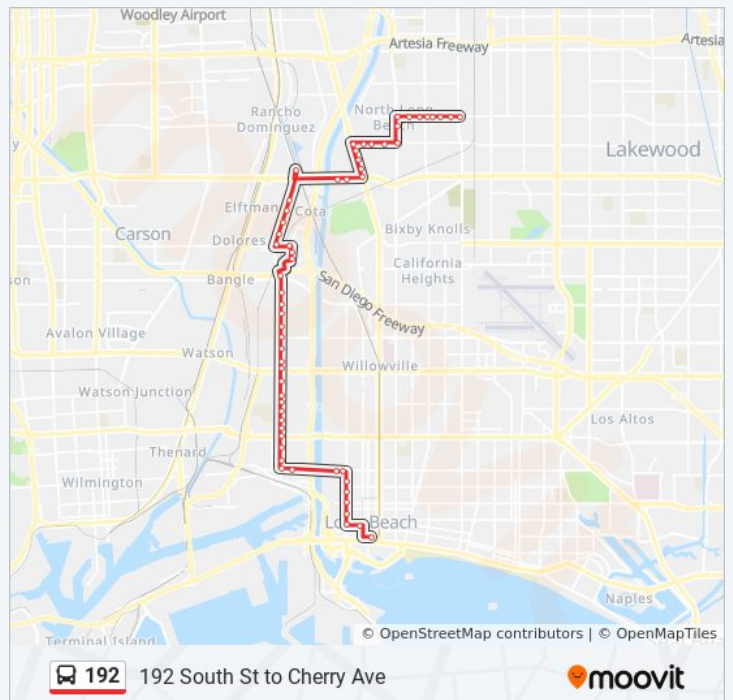

Atlantic & Market NE

Atlantic & 56th NE

South & Atlantic SE

South & Myrtle SE

South & Lemon SE

South & Orange SE

South & Gundry SE

South & Walnut SE

192 South St to Cherry Ave Route Timetable:

Sunday	11:00 PM
Monday	10:35 PM
Tuesday	10:35 PM
Wednesday	10:35 PM
Thursday	10:35 PM
Friday	10:35 PM
Saturday	11:00 PM

192 bus Info

Direction: 192 South St to Cherry Ave

Stops: 58

Trip Duration: 46 min

Line Summary:

Santa Fe & Columbia NE

Santa Fe & Spring NE

Santa Fe & 31st NE

Santa Fe & 33rd SE

Santa Fe & 34th NE