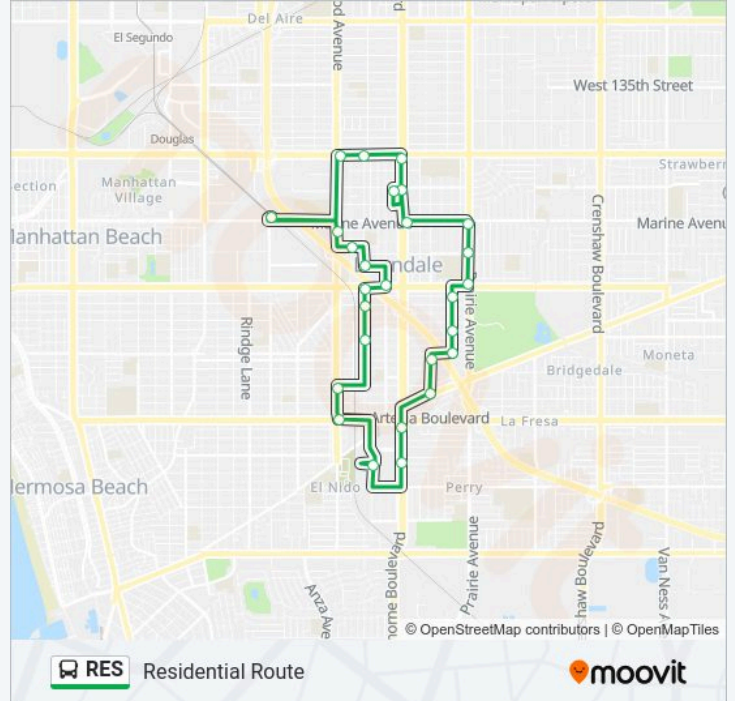

Firmona Ave & 160th St

Firmona Ave & Manhattan Beach Blvd

Grevillea Ave & Manhattan Beach Blvd

Firmona Ave & 156th St

153rd Pl & Condon Pl

Inglewood Ave & 152nd St

Redondo Beach Greenline Station

RES bus time schedules and route maps are available in an offline PDF at moovitapp.com. Use the Moovit App to see live bus times, train schedule or subway schedule, and step-by-step directions for all public transit in Los Angeles.

© 2025 Moovit - All Rights Reserved